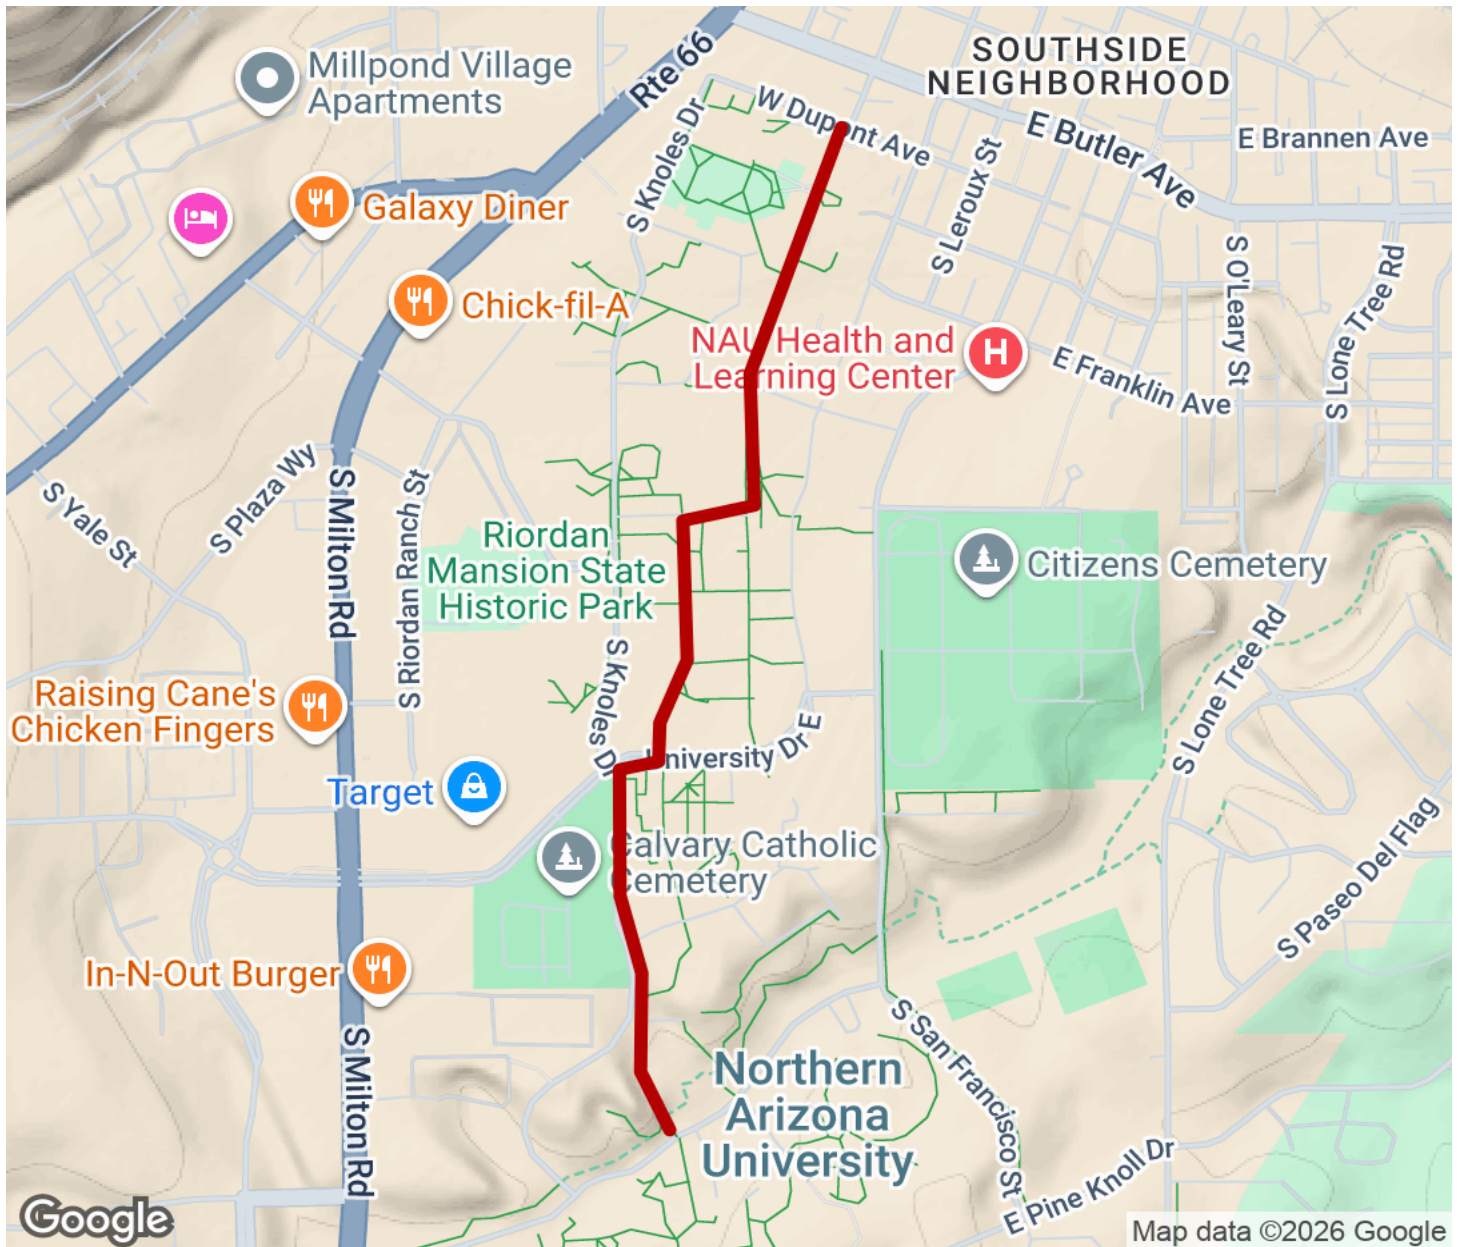

Northern Arizona University Trail

Arizona

Trailhead

Restroom

Parking

Water Fountain

Tunnel

TrailLink
by Rails-to-Trails Conservancy

TrailLink.com