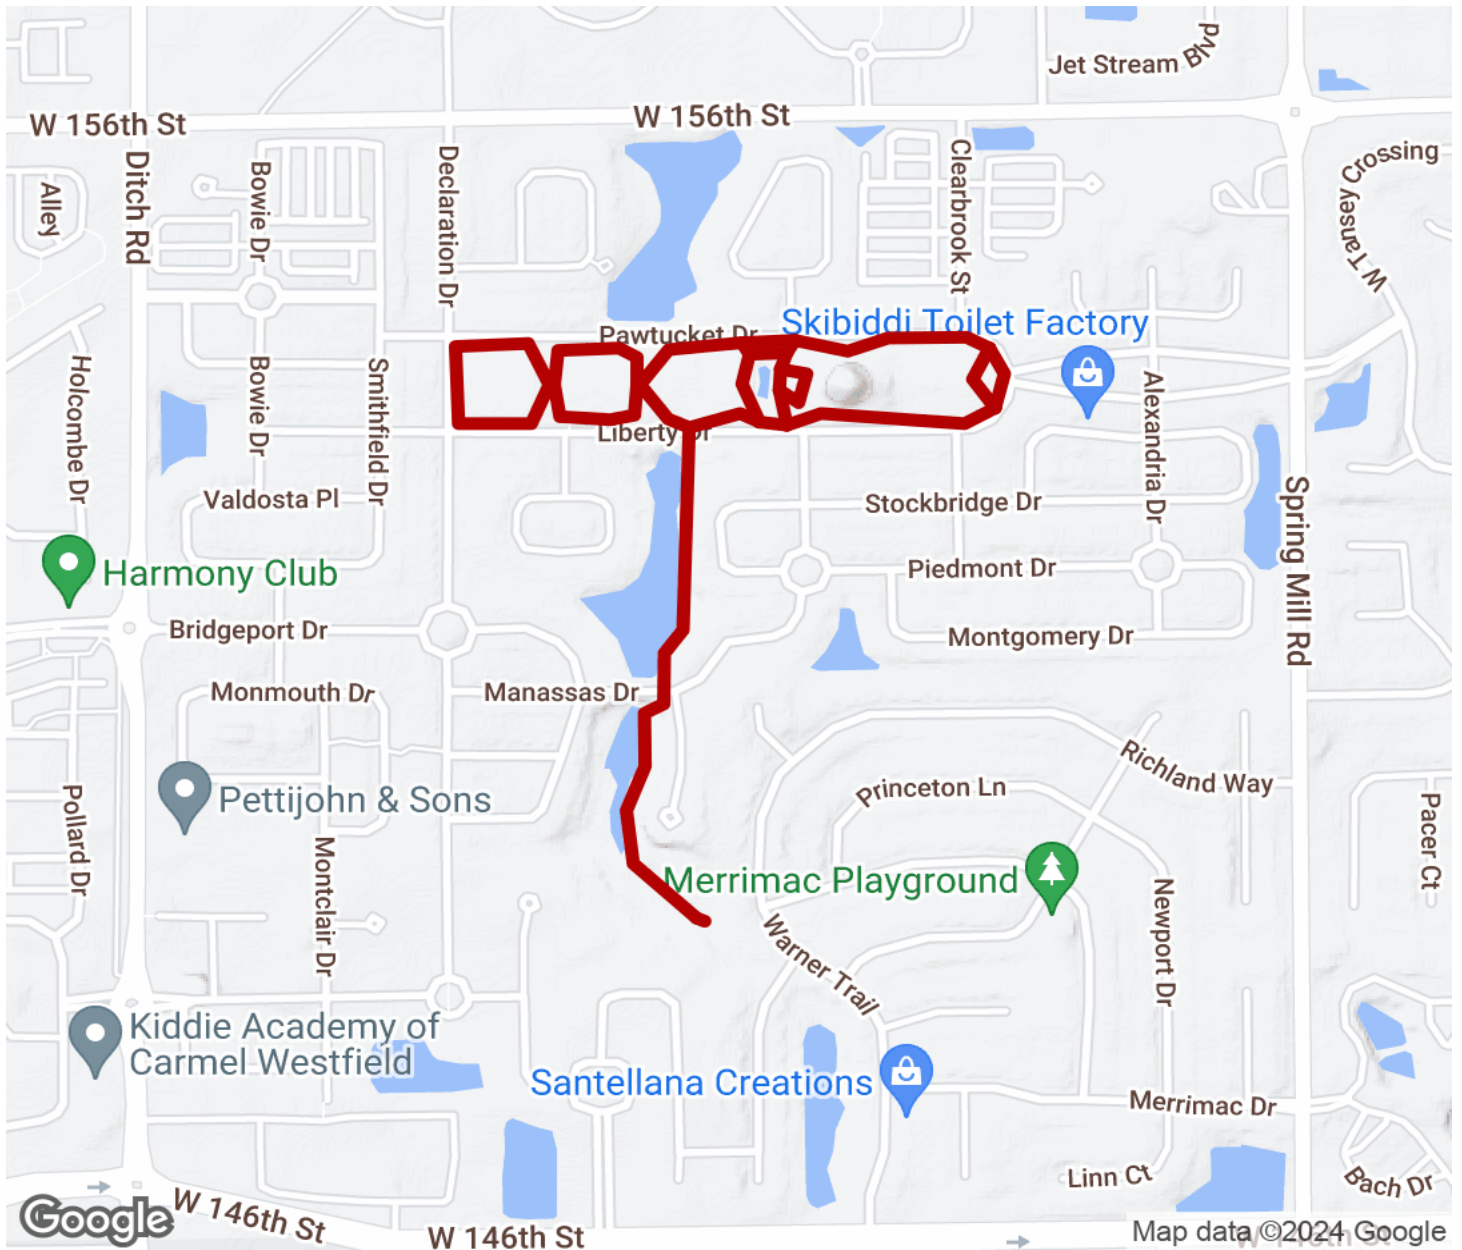

Centennial Trail (IN)

Indiana

Trailhead

Restroom

Parking

Water Fountain

Tunnel

TrailLink
by Rails-to-Trails Conservancy

TrailLink.com