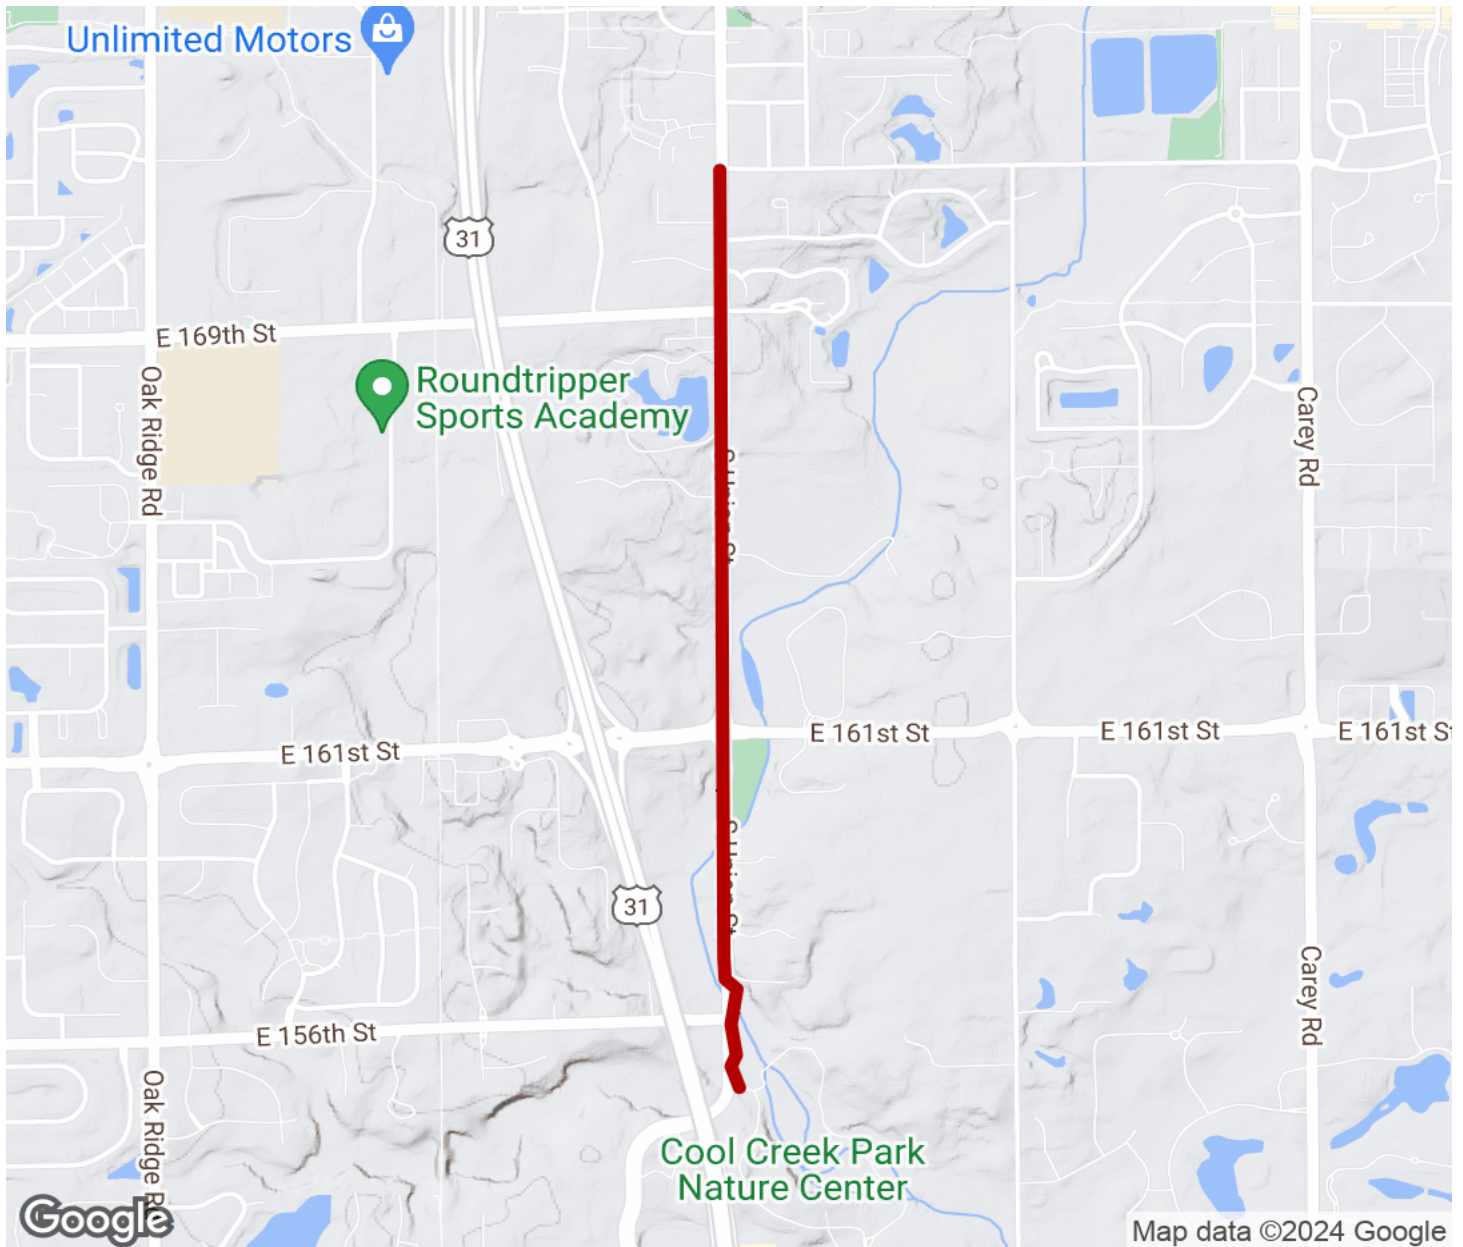

Natalie Wheeler Trail

Indiana

Trailhead

Restroom

Parking

Water Fountain

Tunnel

TrailLink
by Rails-to-Trails Conservancy

TrailLink.com