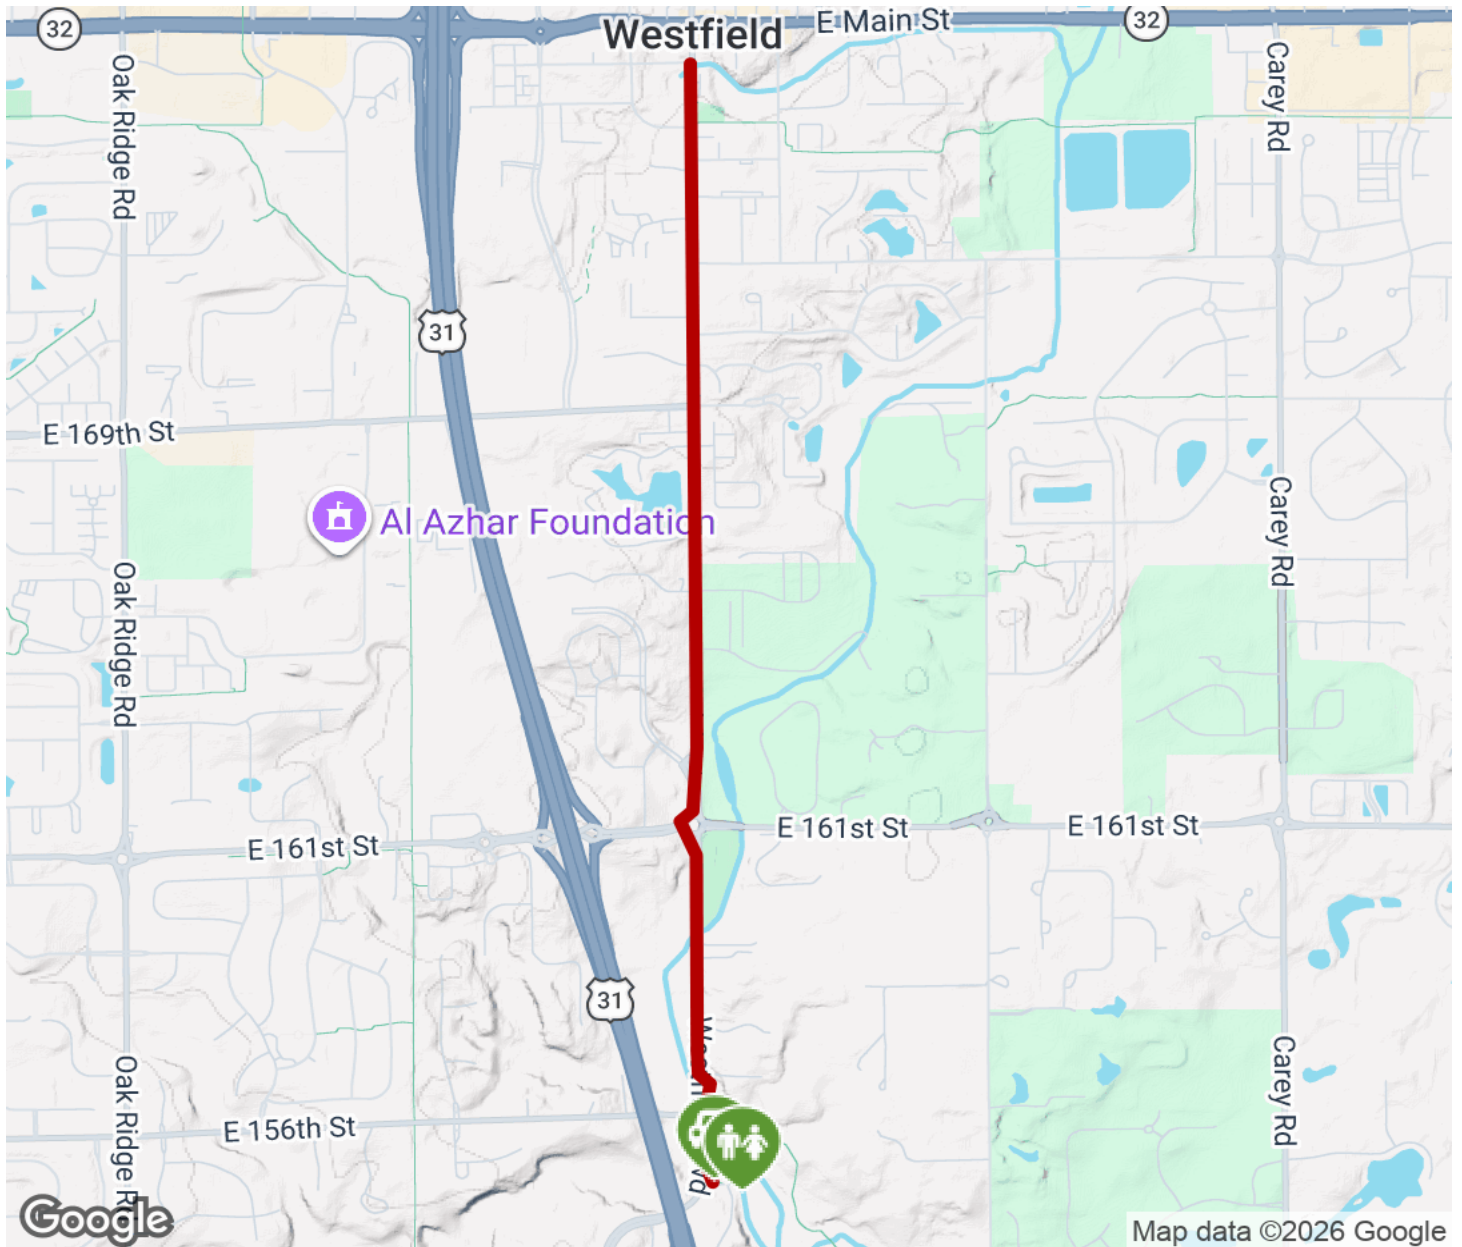

Natalie Wheeler Trail

Indiana

Trailhead

Restroom

Parking

Water Fountain

Tunnel

TrailLink
by Rails-to-Trails Conservancy

TrailLink.com