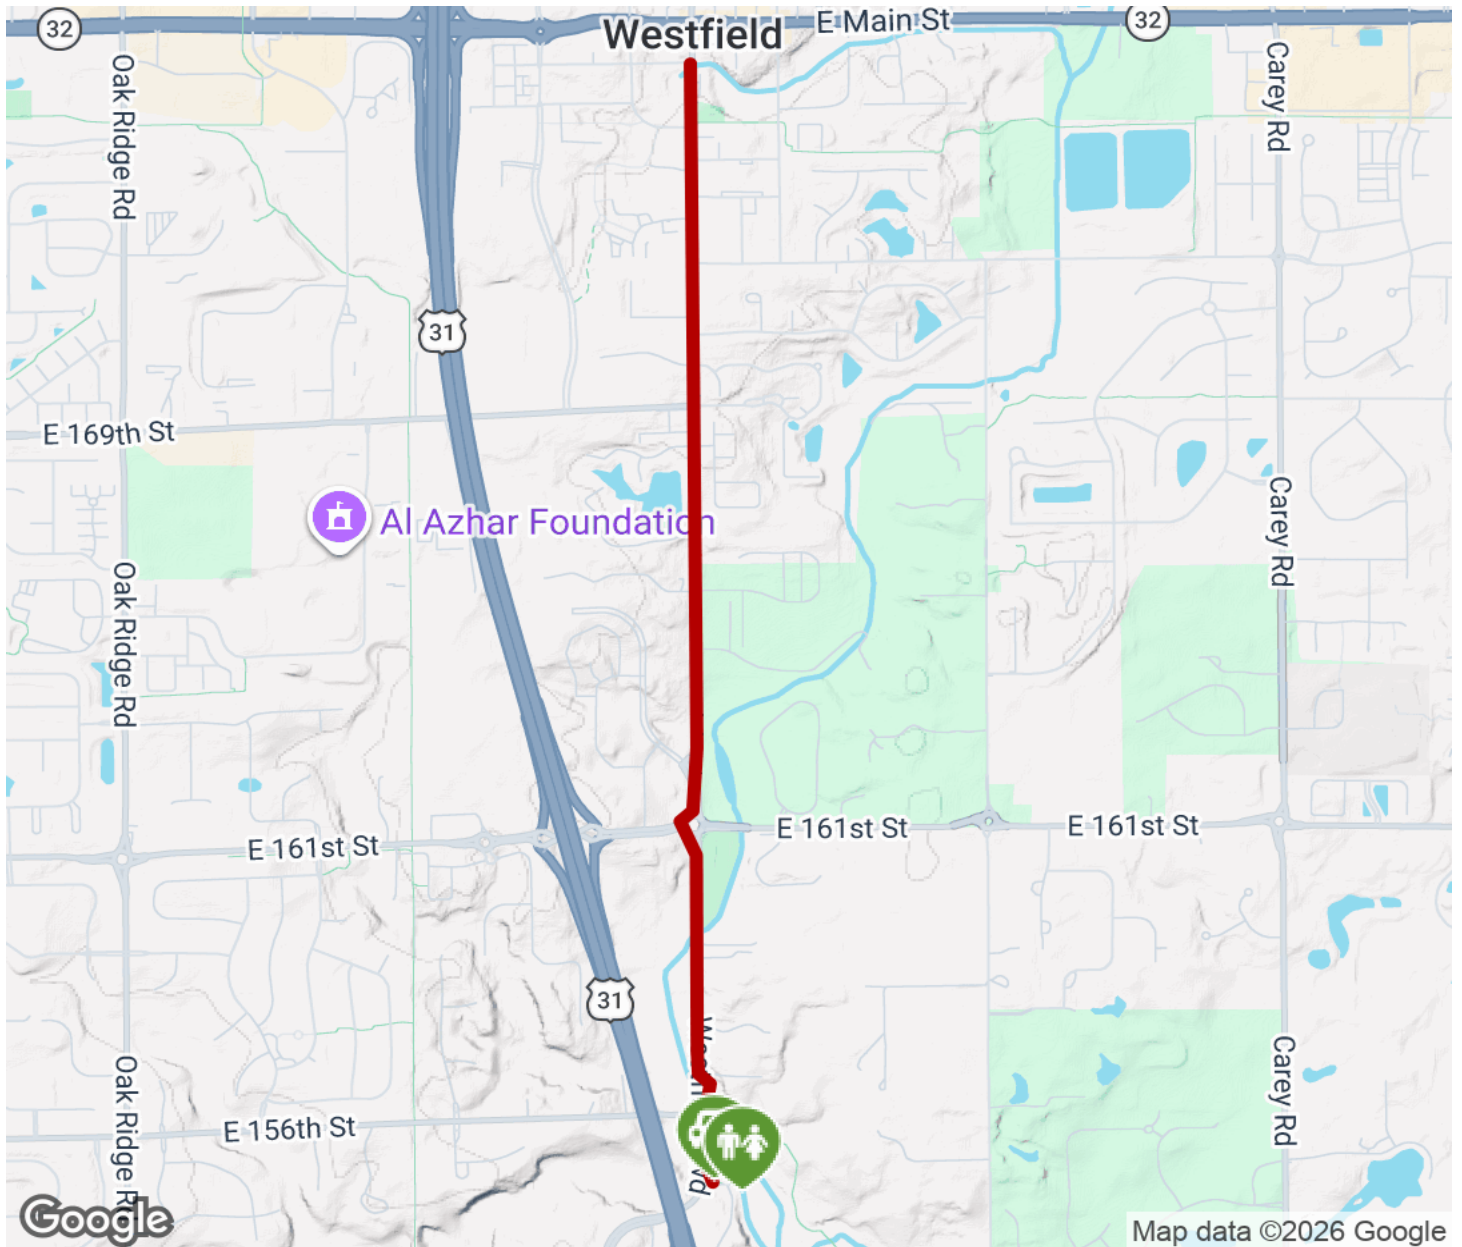

Natalie Wheeler Trail

Indiana

Trailhead

Restroom

Parking

Water Fountain

Tunnel

TrailLink
by Rails-to-Trails Conservancy

TrailLink.com