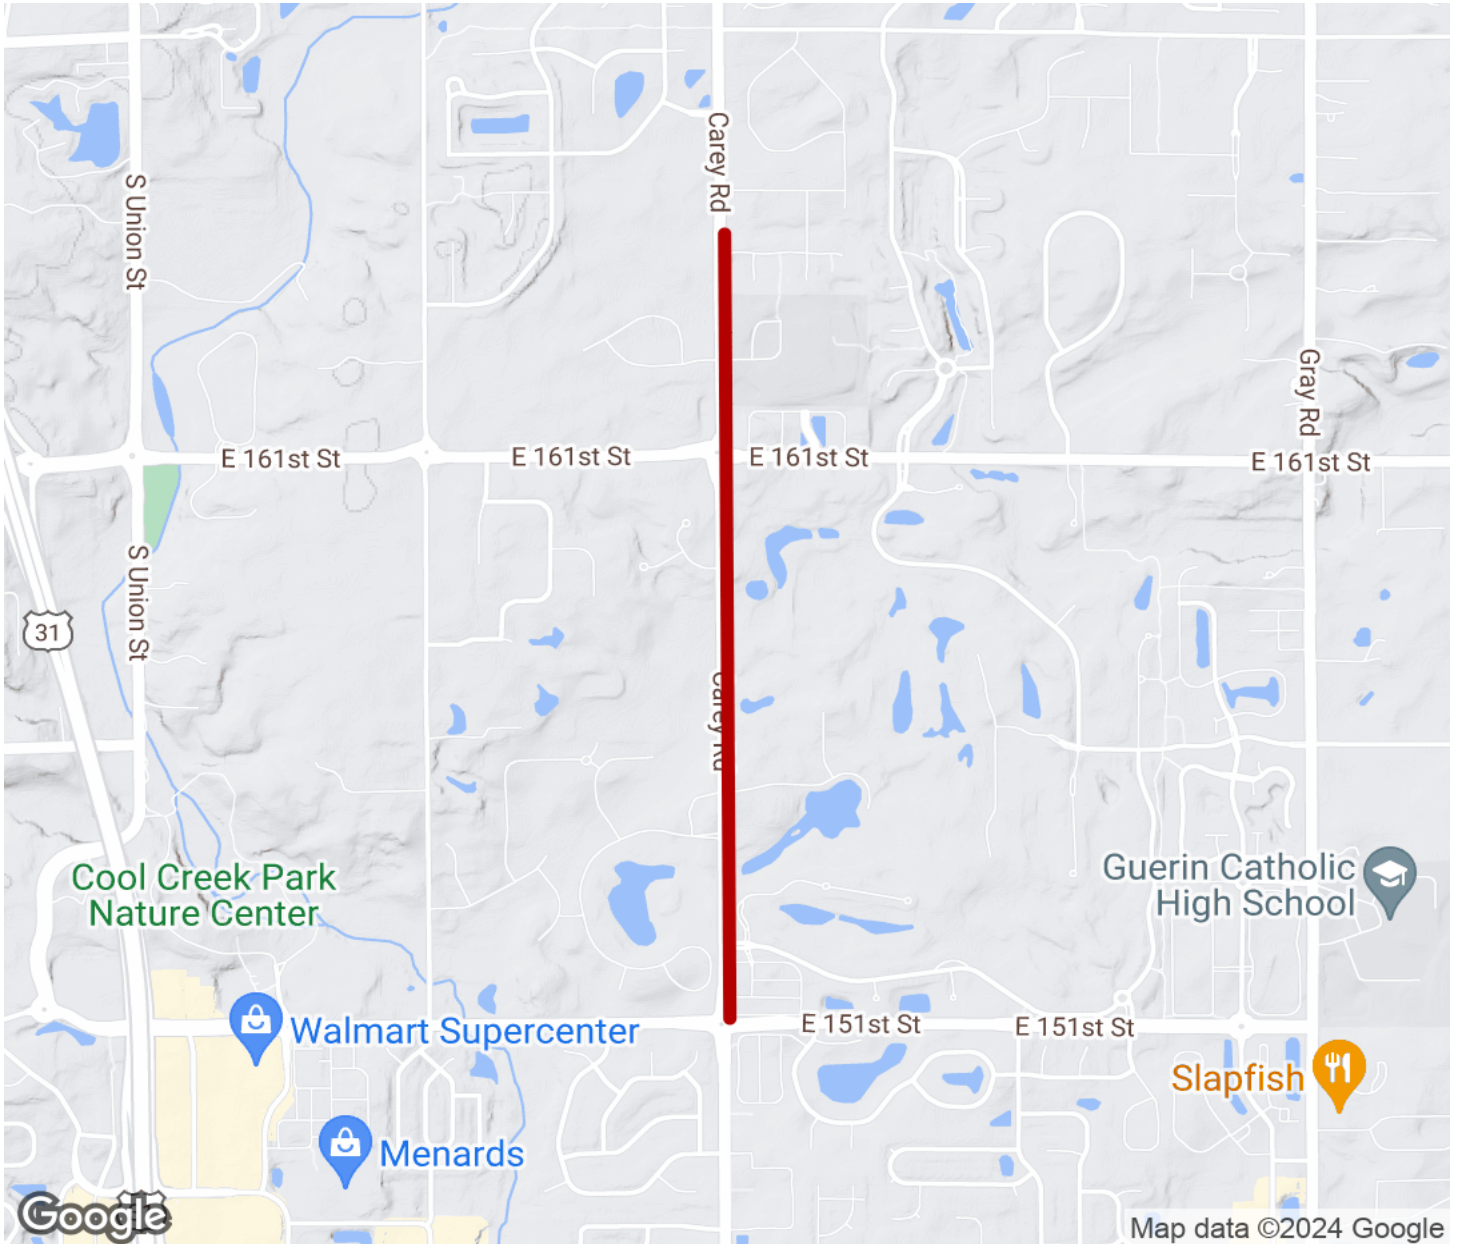

Carey Road Trail

Indiana

Trailhead

Restroom

Parking

Water Fountain

Tunnel

TrailLink
by Rails-to-Trails Conservancy

TrailLink.com