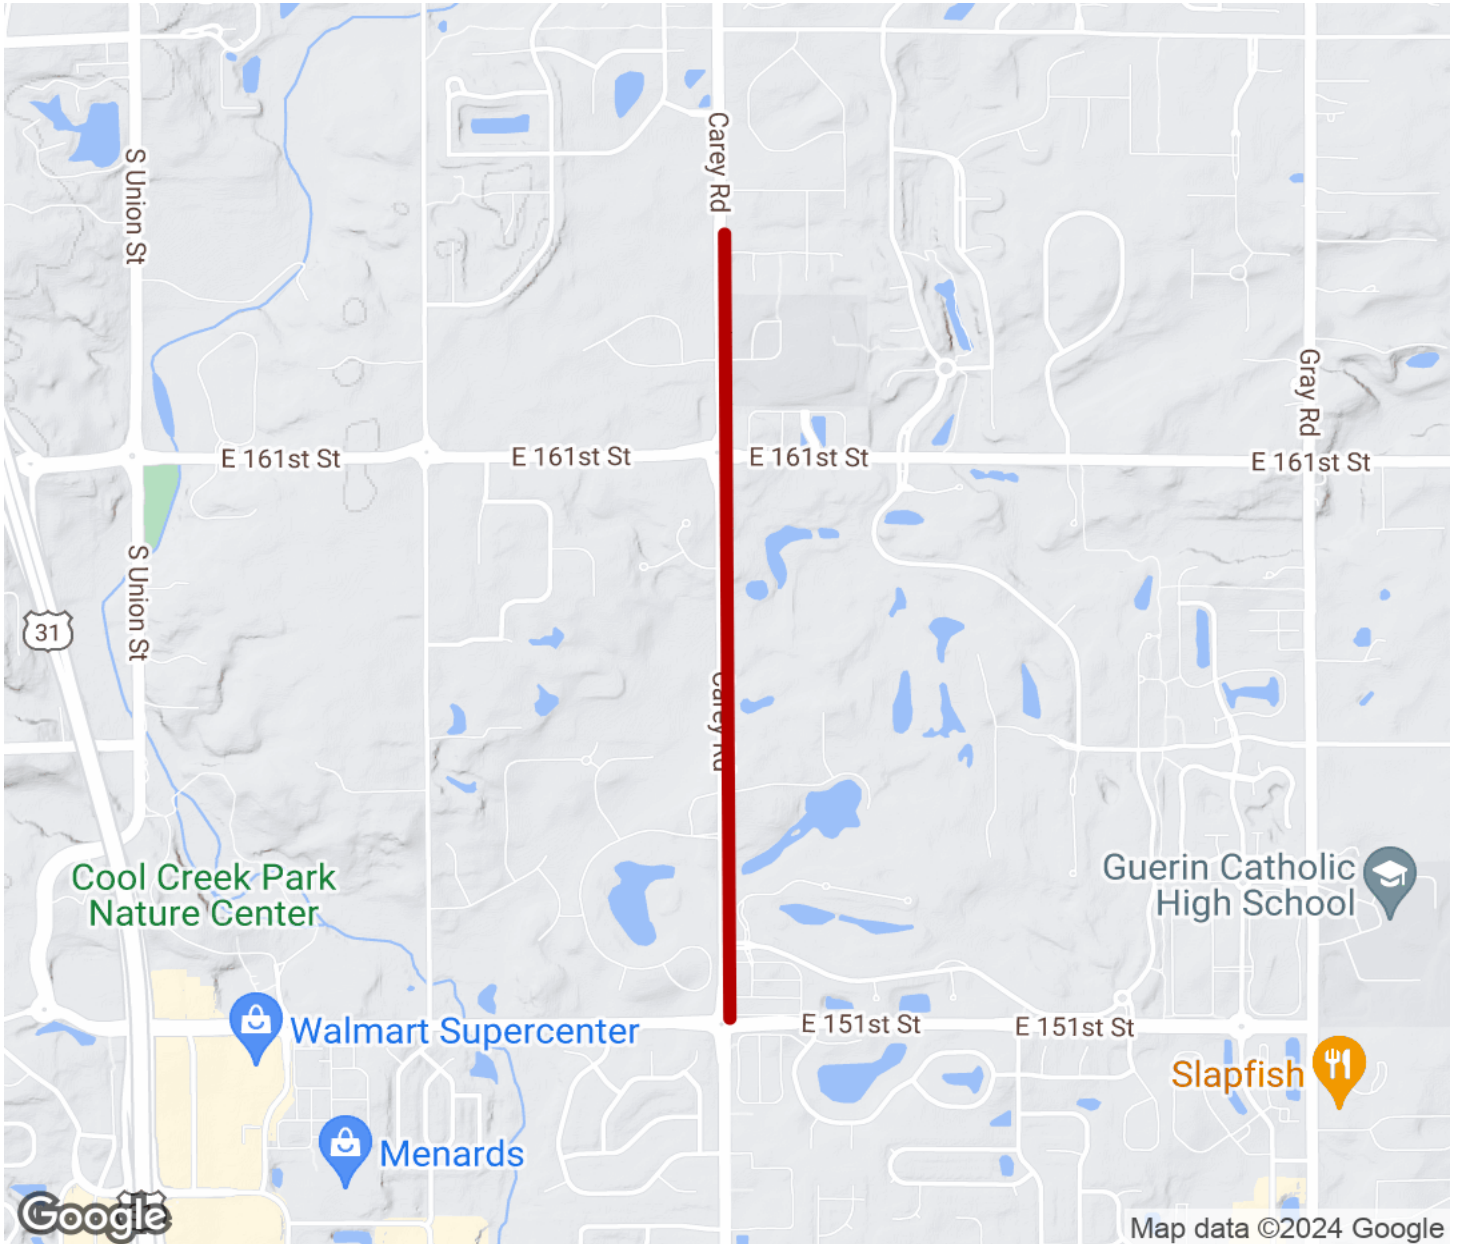

Carey Road Trail

Indiana

Trailhead

Restroom

Parking

Water Fountain

Tunnel

TrailLink
by Rails-to-Trails Conservancy

TrailLink.com