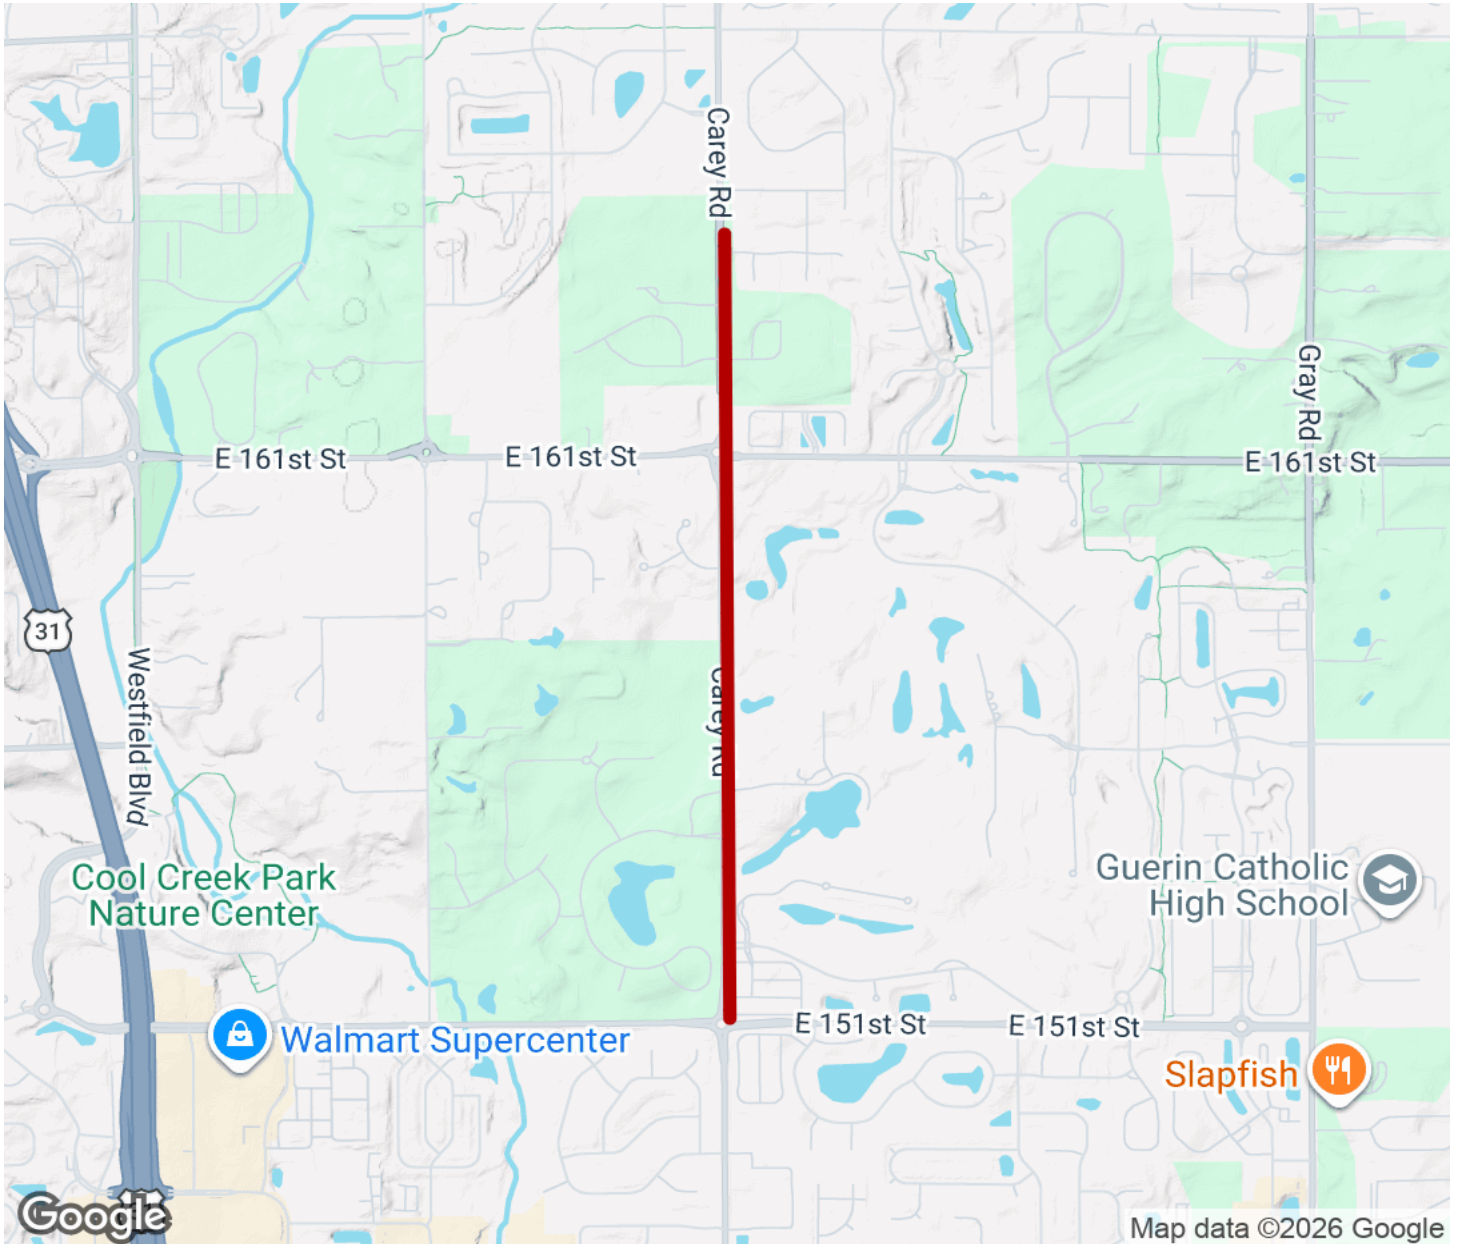

Carey Road Trail

Indiana

Trailhead

Restroom

Parking

Water Fountain

Tunnel

TrailLink
by Rails-to-Trails Conservancy

TrailLink.com