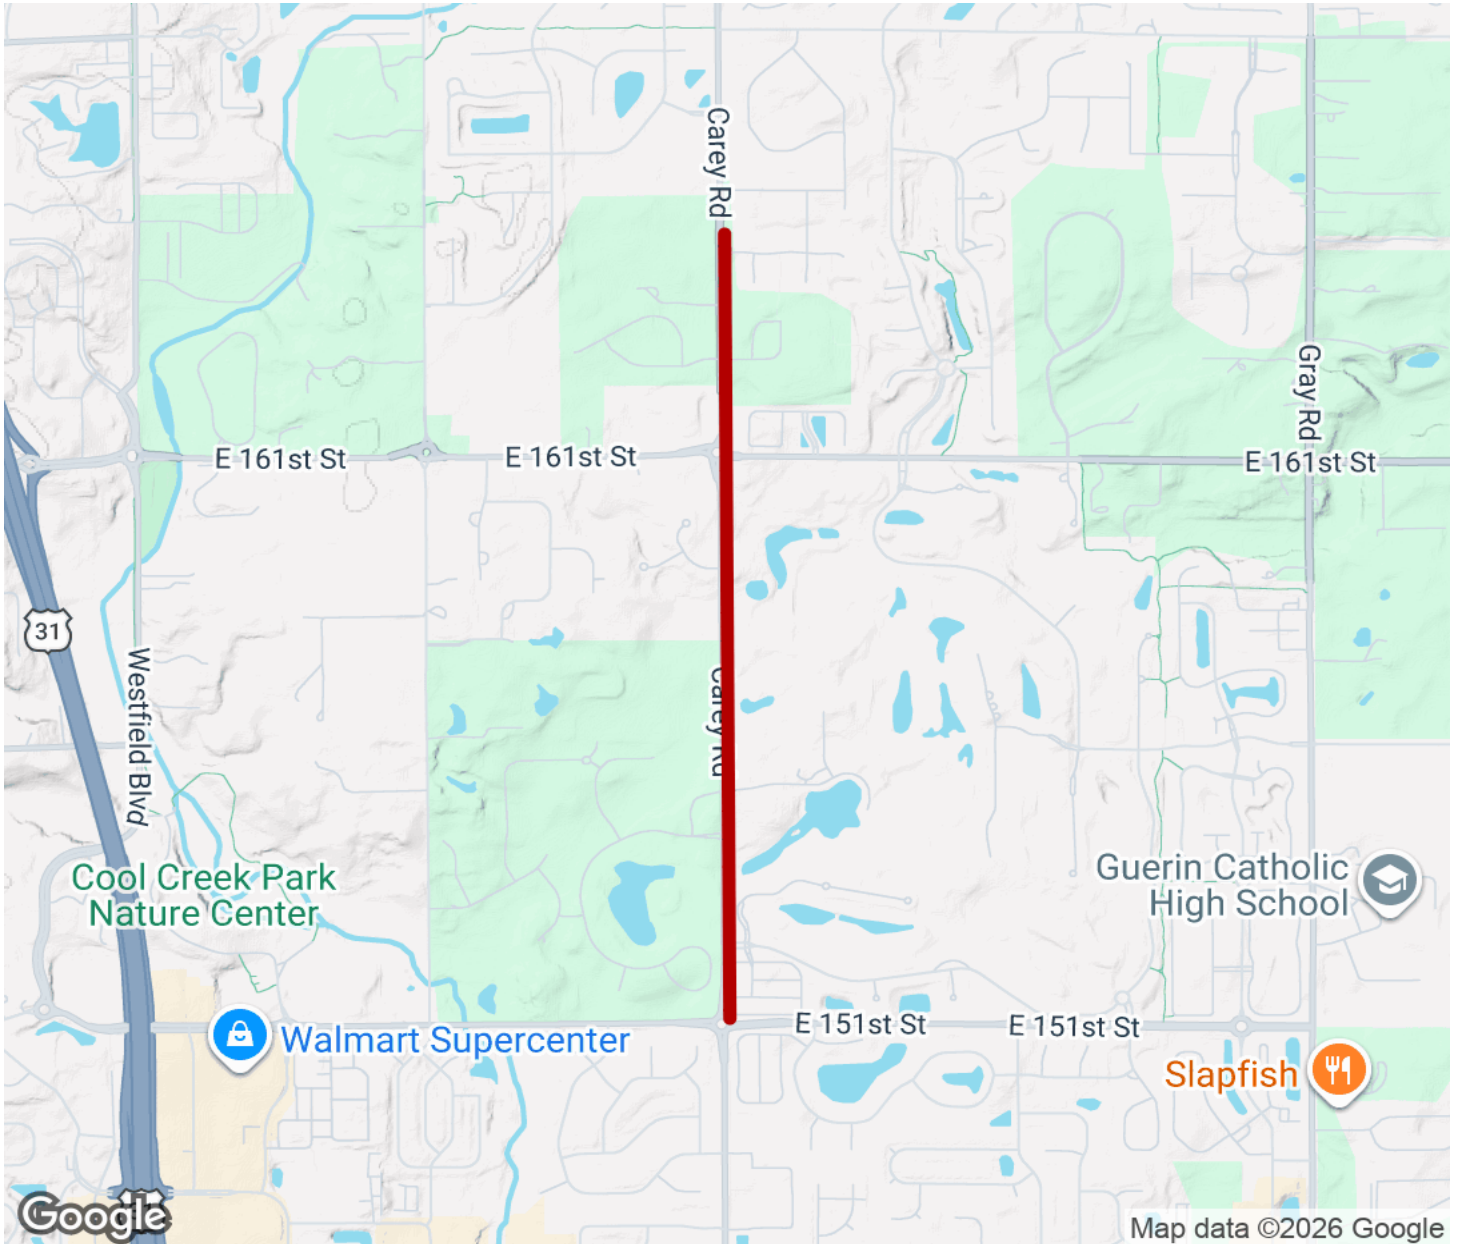

Carey Road Trail

Indiana

Trailhead

Restroom

Parking

Water Fountain

Tunnel

TrailLink
by Rails-to-Trails Conservancy

TrailLink.com