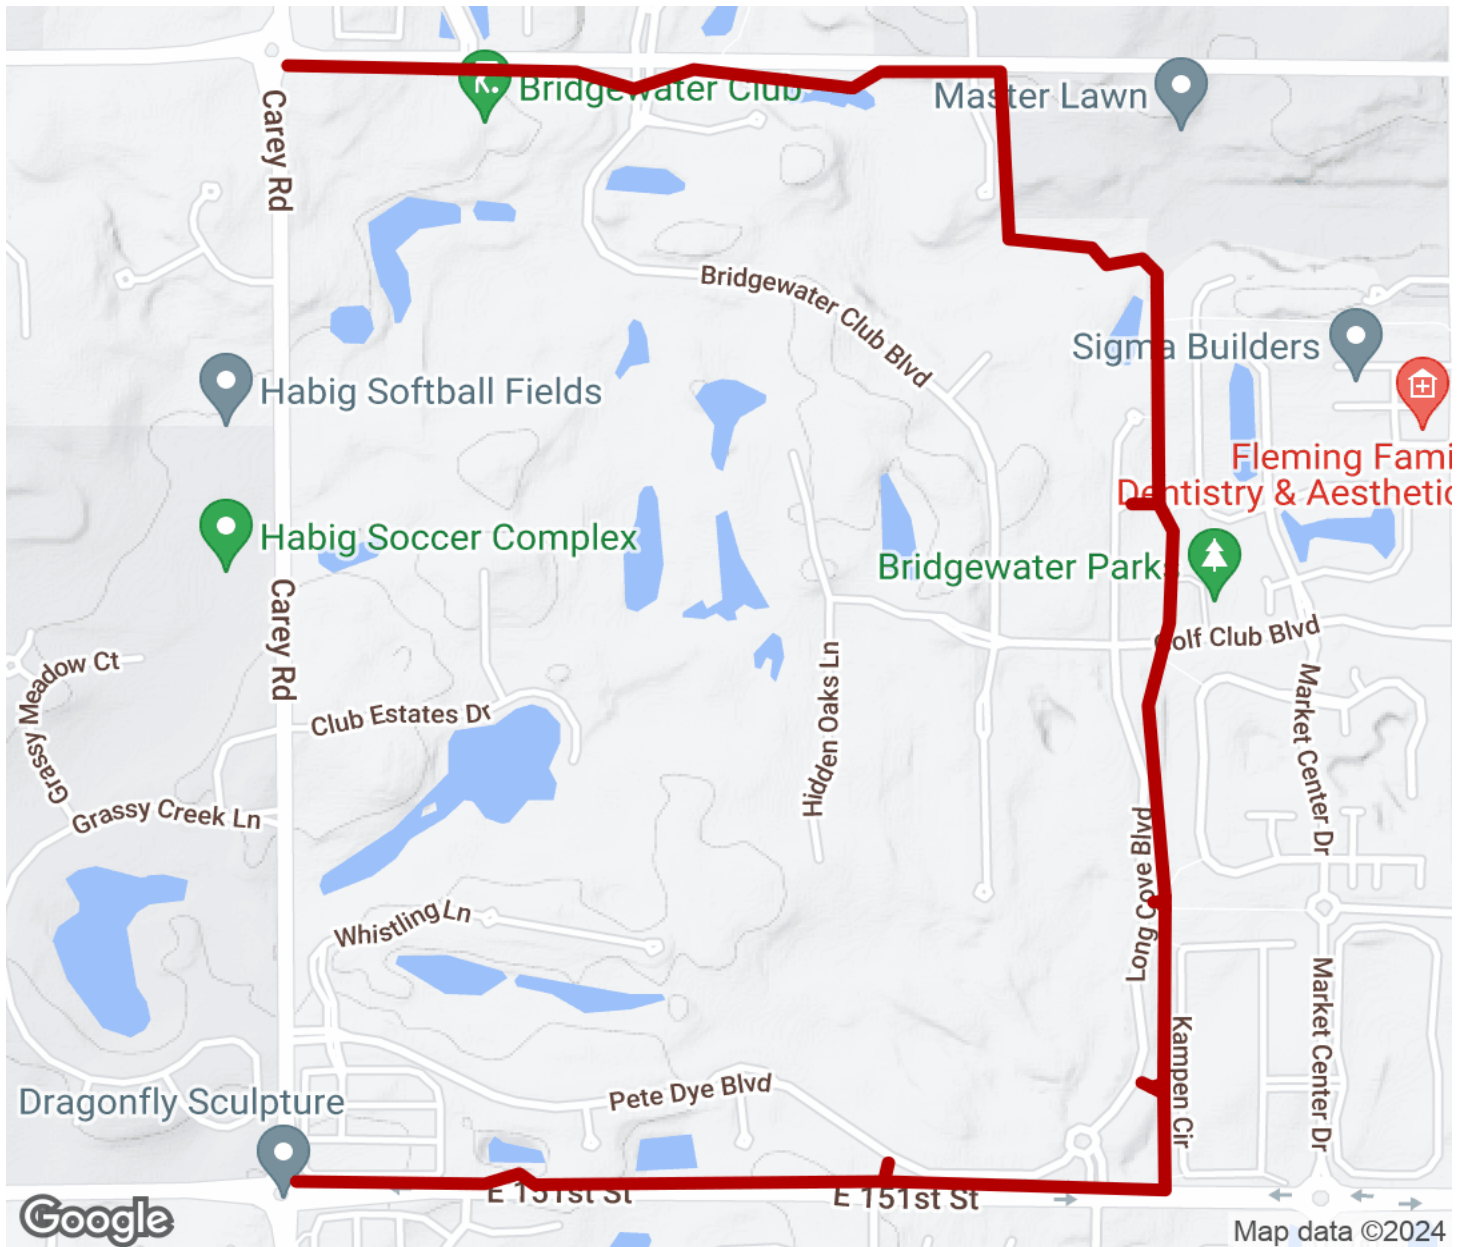

Bridgewater Club Trail

Indiana

Trailhead

Restroom

Parking

Water Fountain

Tunnel

TrailLink
by Rails-to-Trails Conservancy

TrailLink.com