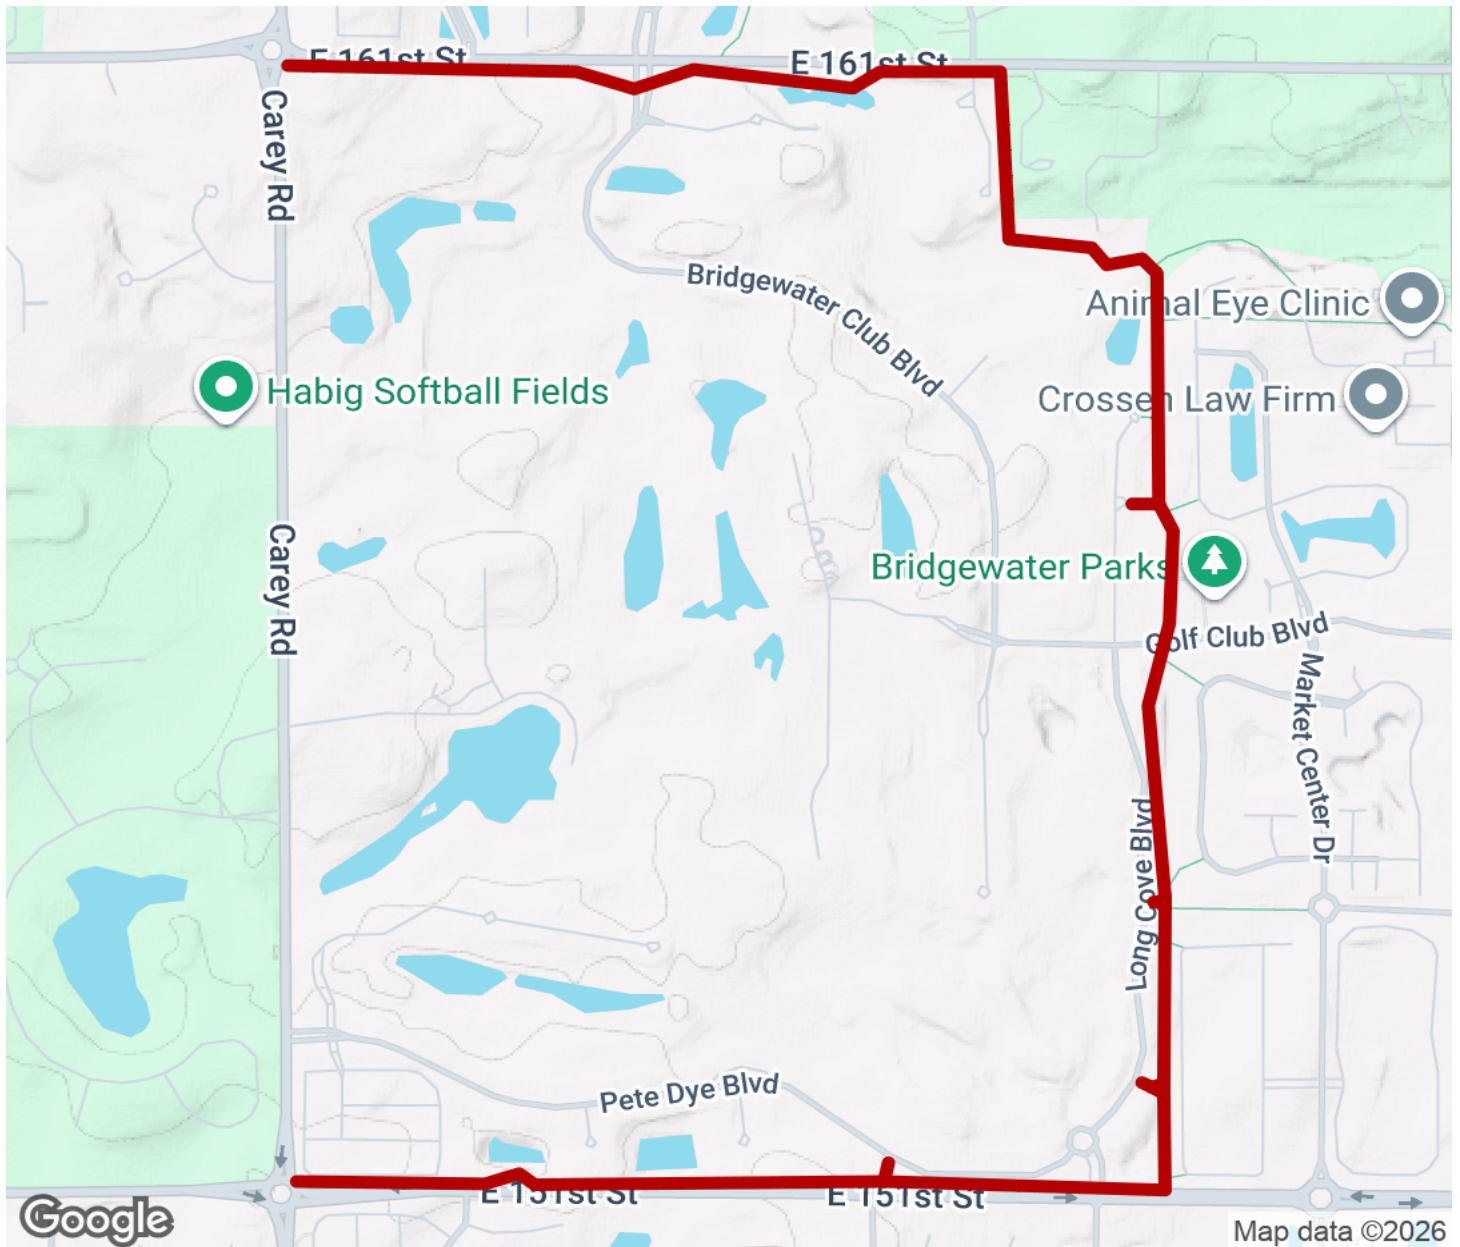

Bridgewater Club Trail

Indiana

Trailhead

Restroom

Parking

Water Fountain

Tunnel

TrailLink
by Rails-to-Trails Conservancy

TrailLink.com