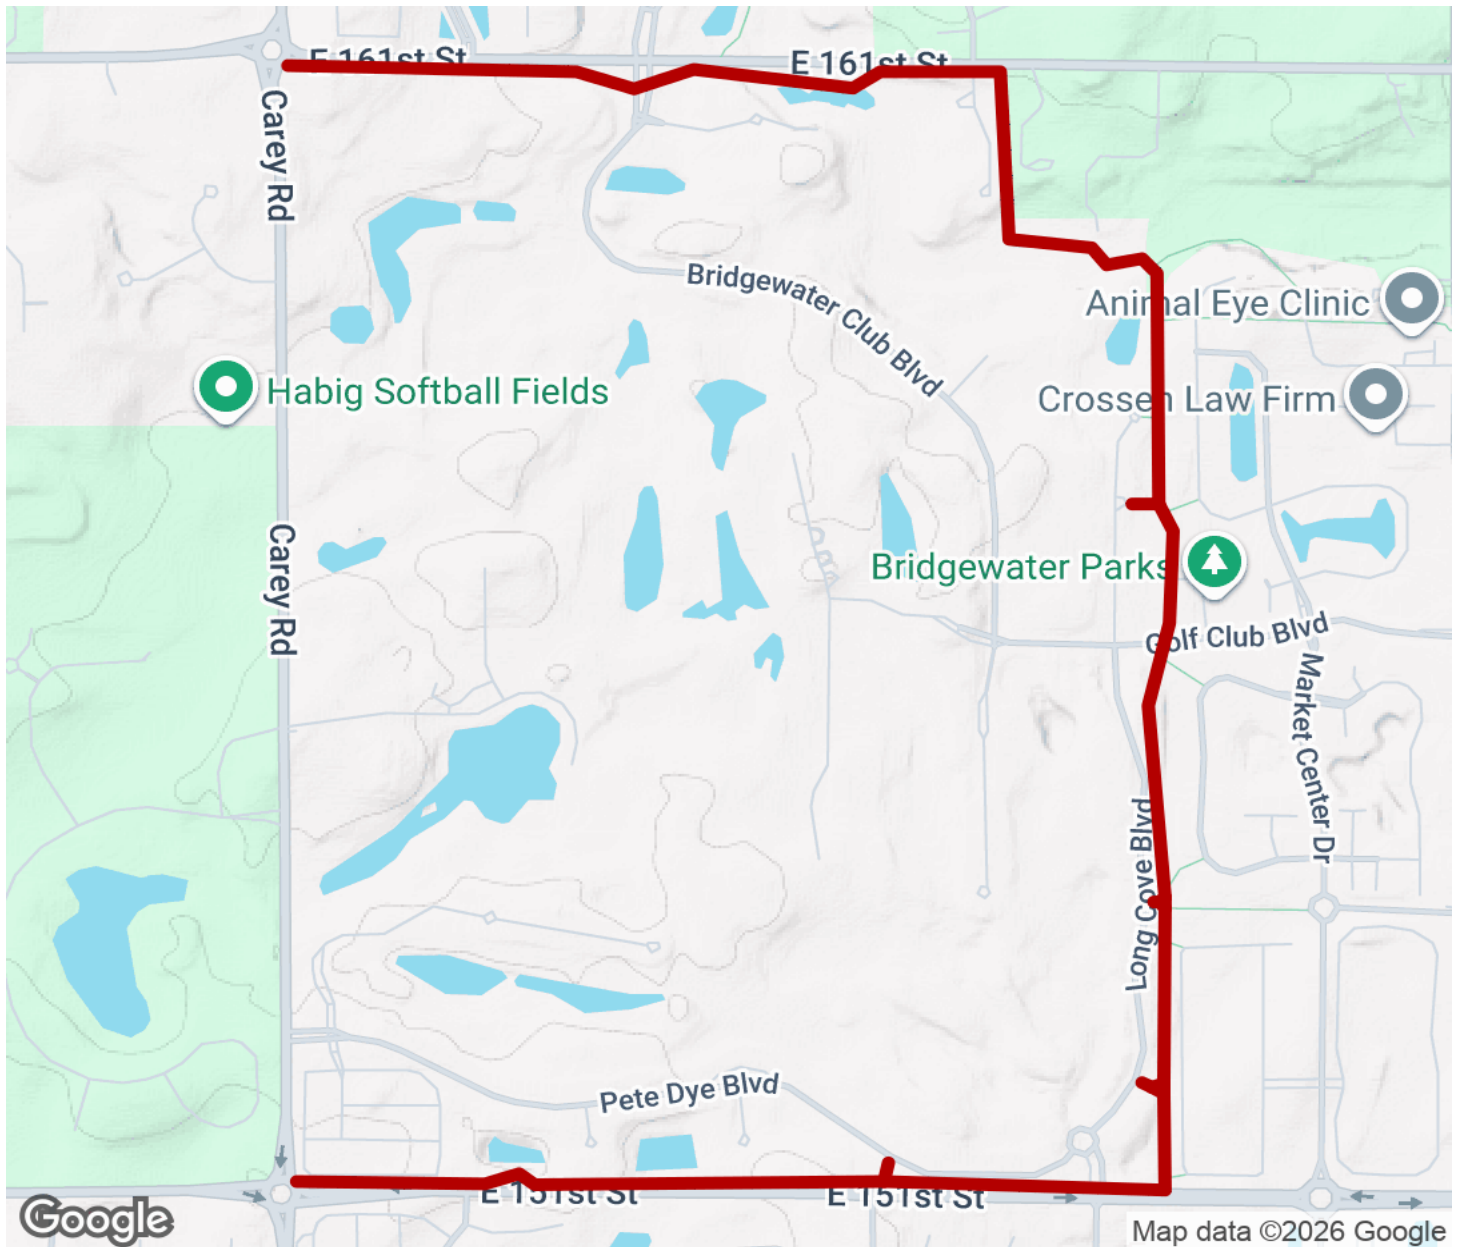

Bridgewater Club Trail

Indiana

Trailhead

Restroom

Parking

Water Fountain

Tunnel

TrailLink
by Rails-to-Trails Conservancy

TrailLink.com