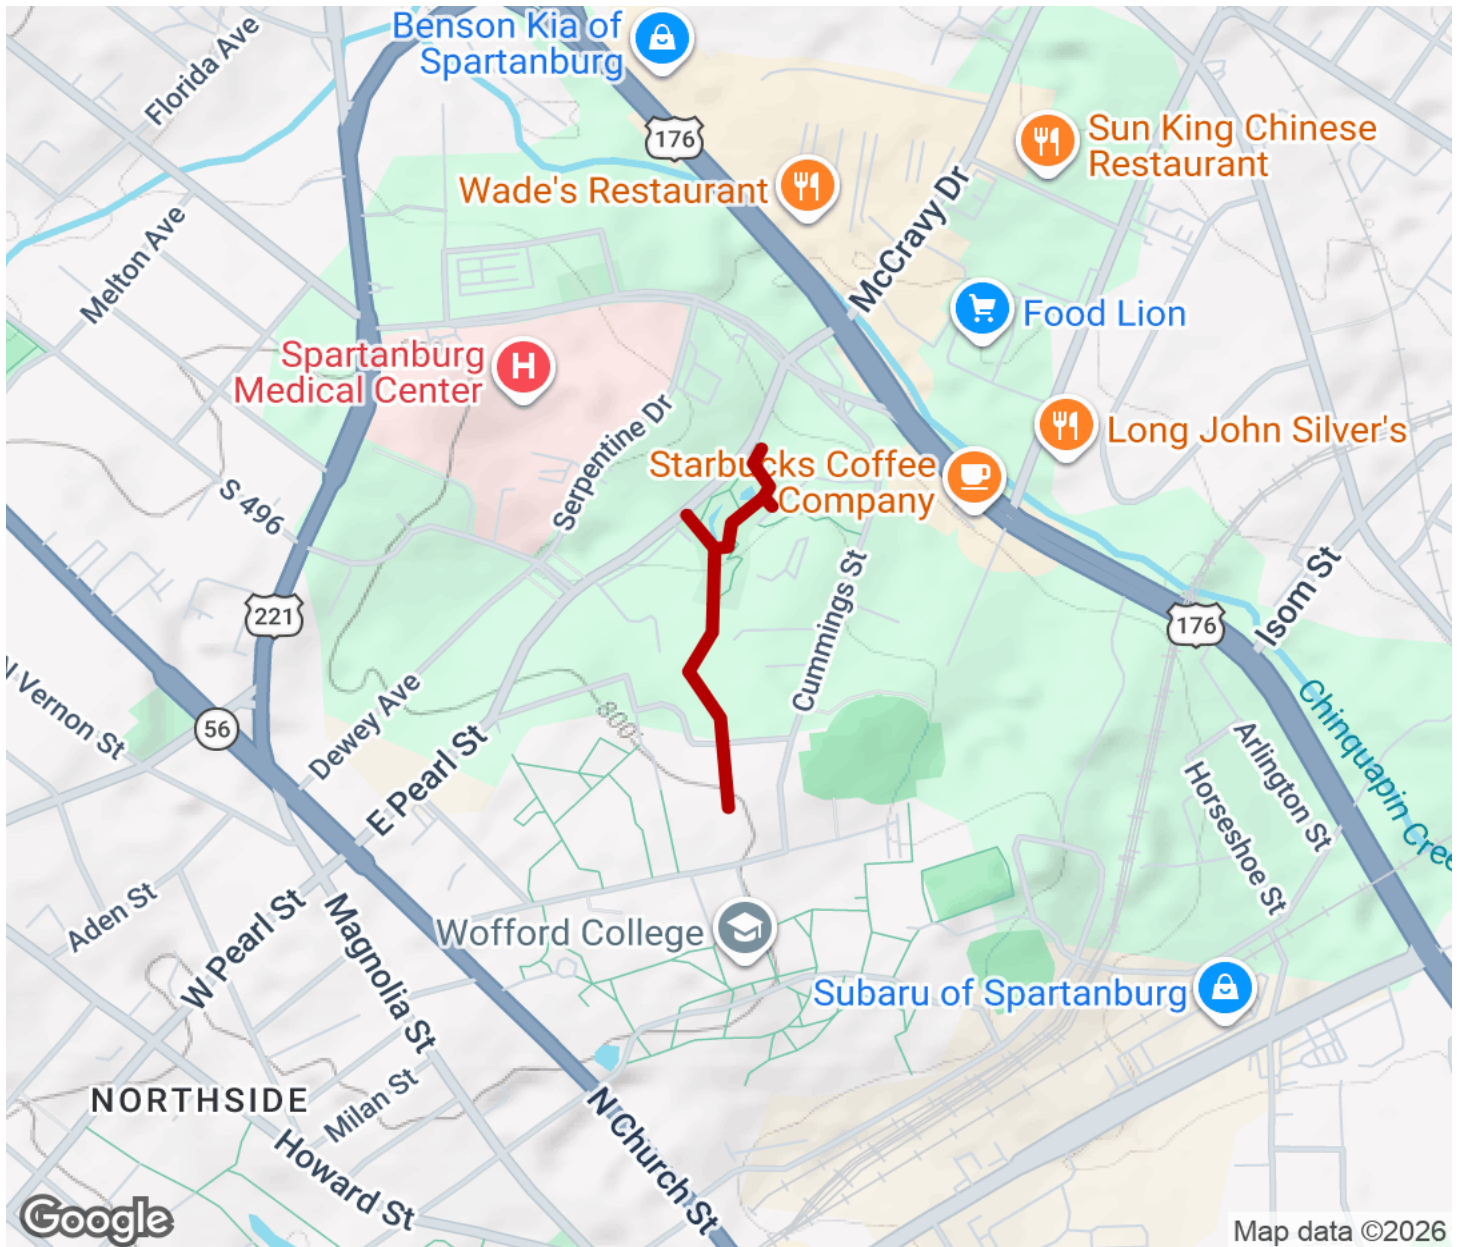

Liberty Trail (SC)

South Carolina

Trailhead

Restroom

Parking

Water Fountain

Tunnel

TrailLink
by Rails-to-Trails Conservancy

TrailLink.com