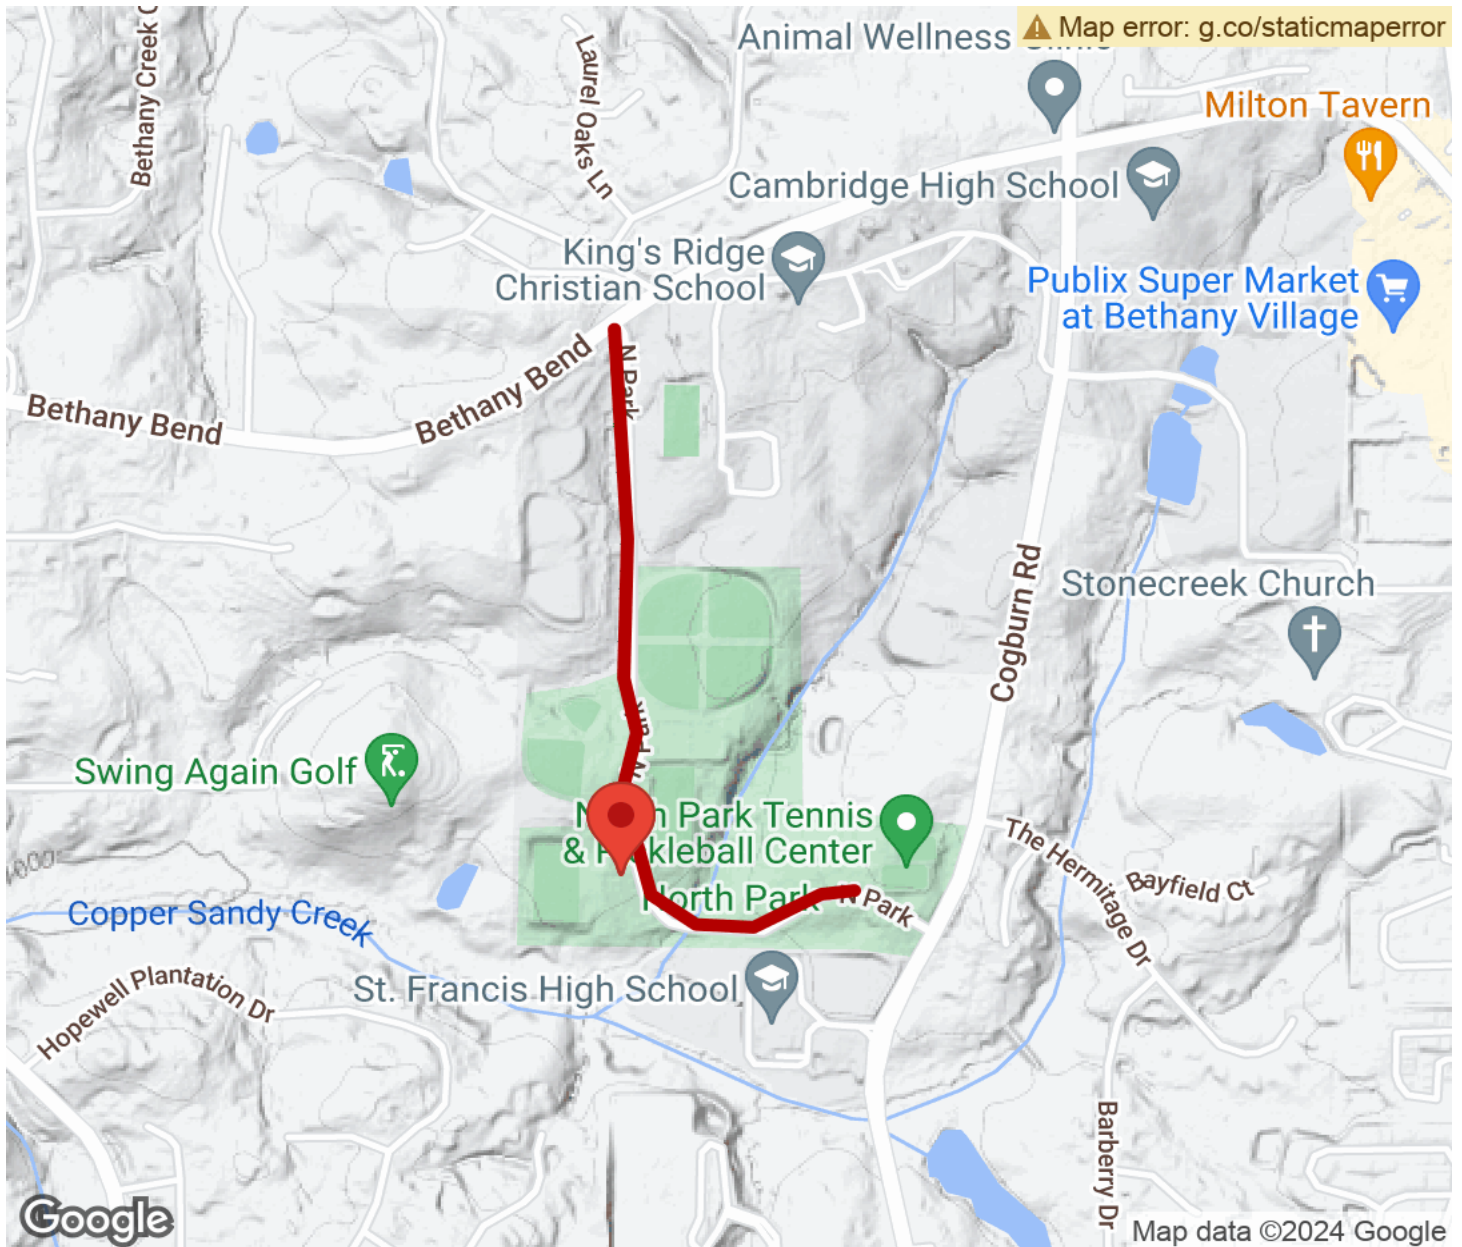

North Park Path

Georgia

Trailhead

Restroom

Parking

Water Fountain

Tunnel

TrailLink
by Rails-to-Trails Conservancy

TrailLink.com