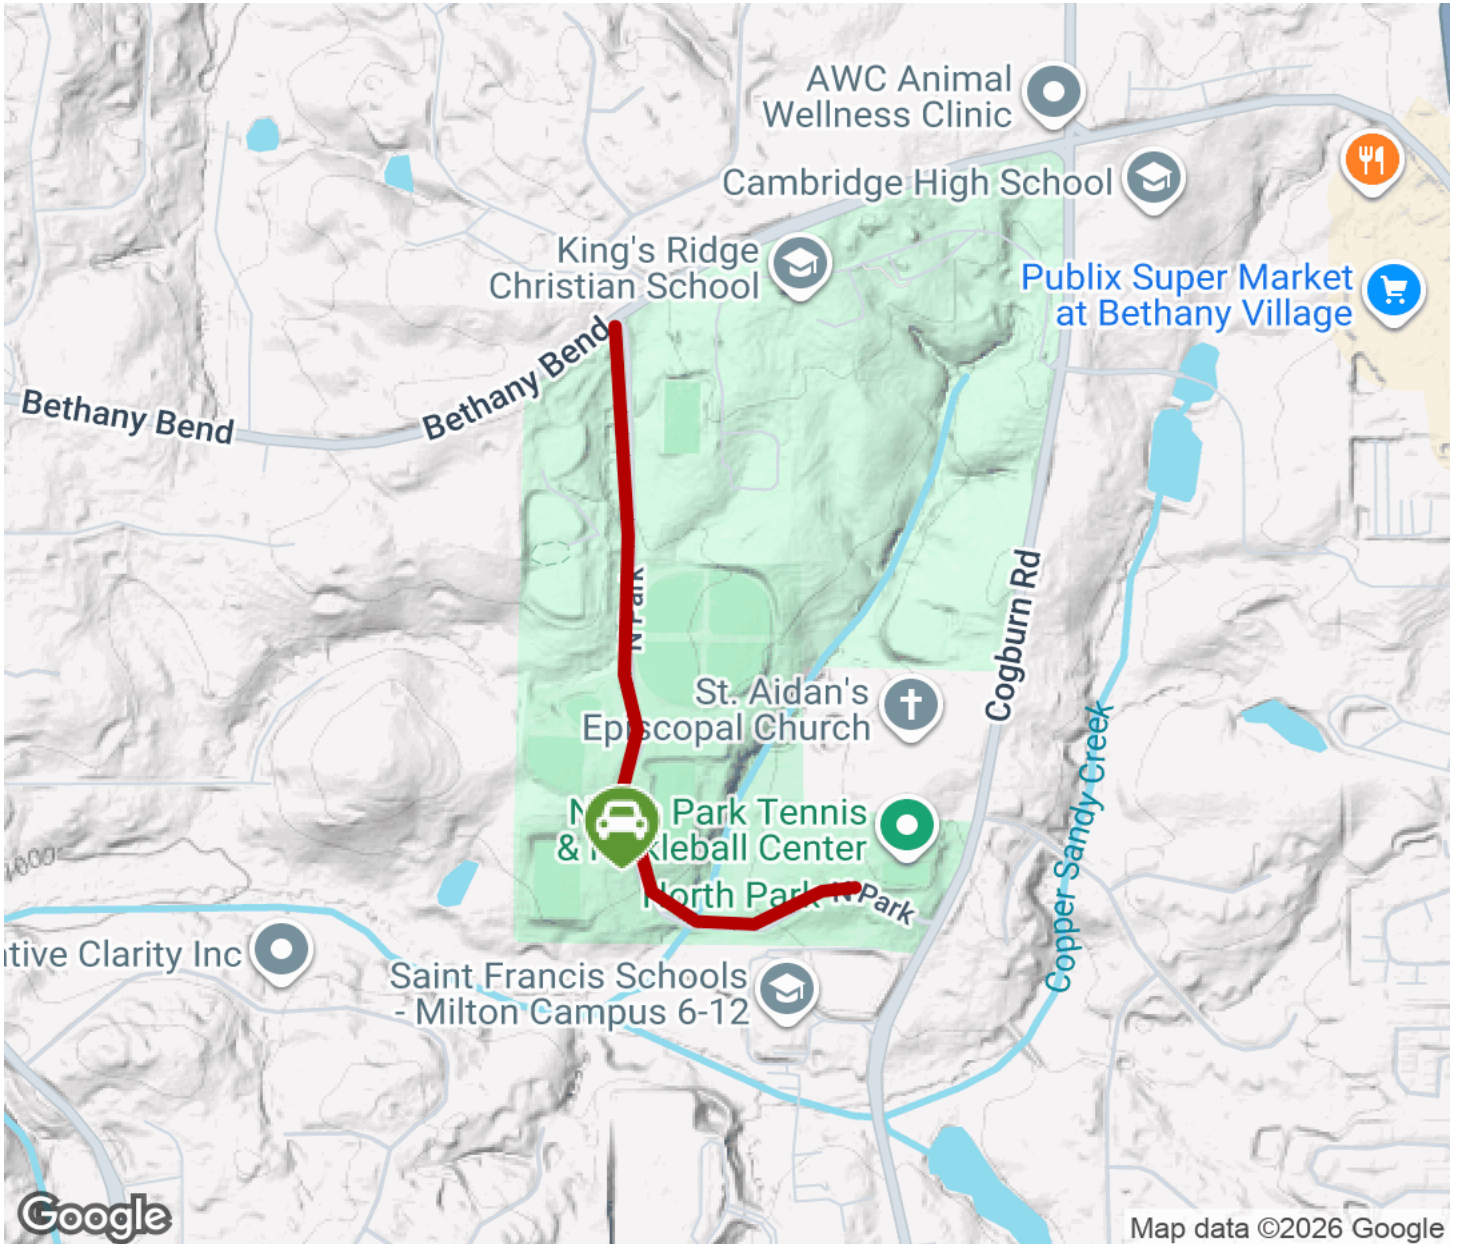

2026

TrailLink Unlimited 

Guides

North Park Path

Georgia

North Park Path

Georgia

The paved North Park Path is located in Alpharetta, a northern suburb of Atlanta. Although it's short (less than a mile), the trail

The paved North Park Path is located in Alpharetta, a northern suburb of Atlanta. Although it's short (less than a mile), the trail offers terrific access to the amenities of Alpharetta North Park, which include tennis courts, athletic fields, picnic pavilions, playgrounds and a garden.

Trail activities: Bike, Walking

Parking & Trail Access

Parking is available in Alpharetta North Park (13450 Cogburn Road).

North Park Path

Georgia

Trailhead

Restroom

Parking