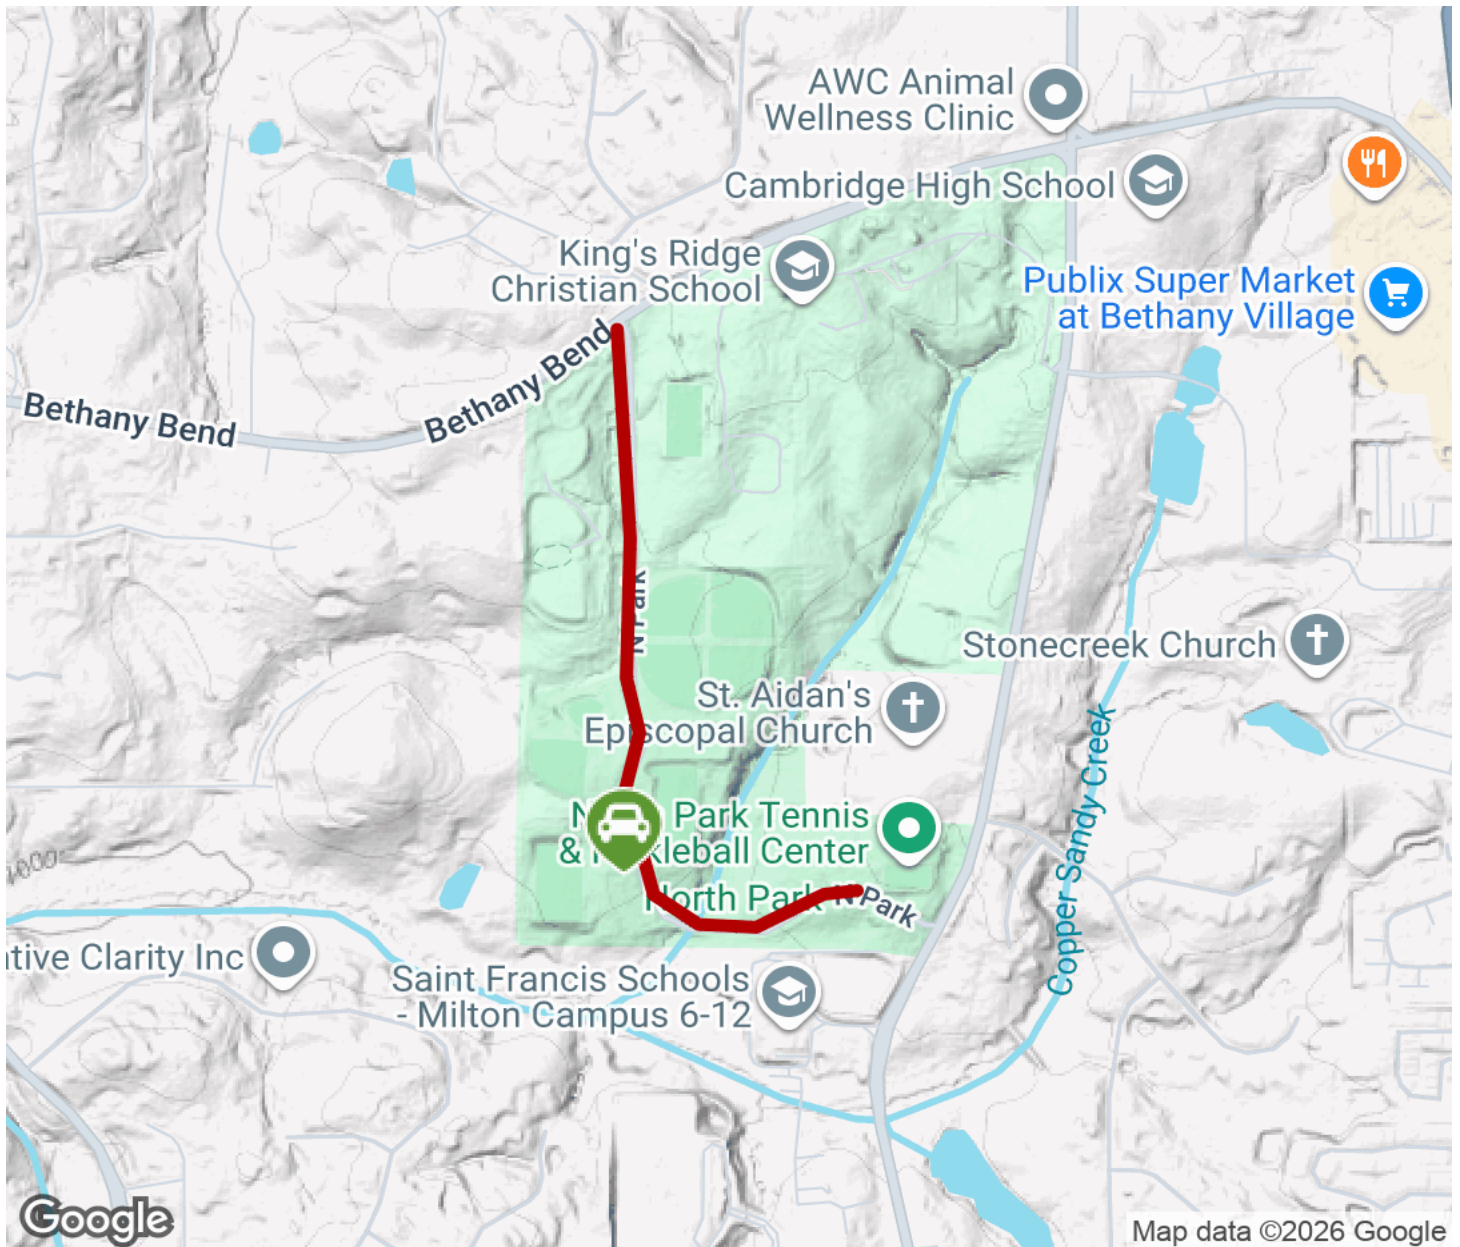

2026

TrailLink Unlimited

Guides

North Park Path

Georgia

North Park Path

Georgia

The paved North Park Path is located in Alpharetta, a northern suburb of Atlanta. Although it's short (less than a mile), the trail

The paved North Park Path is located in Alpharetta, a northern suburb of Atlanta. Although it's short (less than a mile), the trail offers terrific access to the amenities of Alpharetta North Park, which include tennis courts, athletic fields, picnic pavilions, playgrounds and a garden.

Trail activities: Bike, Walking

Parking & Trail Access

Parking is available in Alpharetta North Park (13450 Cogburn Road).

North Park Path

Georgia

Trailhead

Restroom

Parking