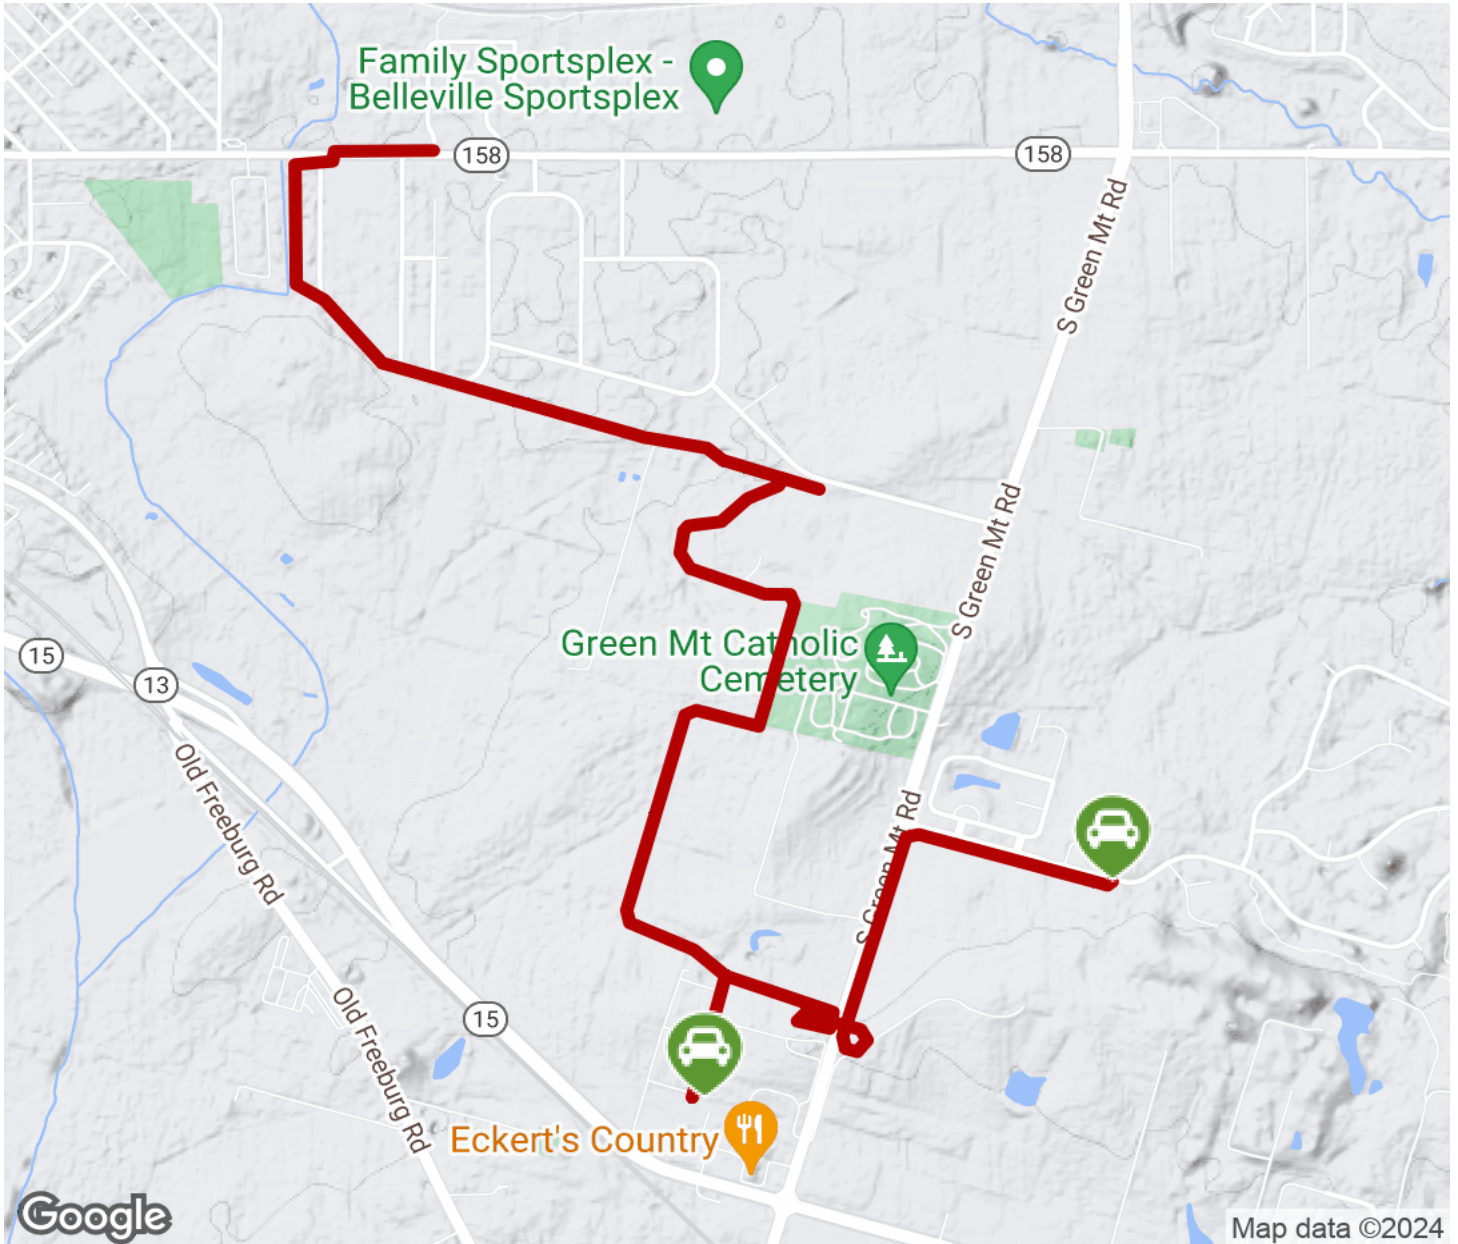

Saint Clair County Orchard Loop Trail

Illinois

Trailhead

Restroom

Parking

Water Fountain

Tunnel

TrailLink
by Rails-to-Trails Conservancy

TrailLink.com