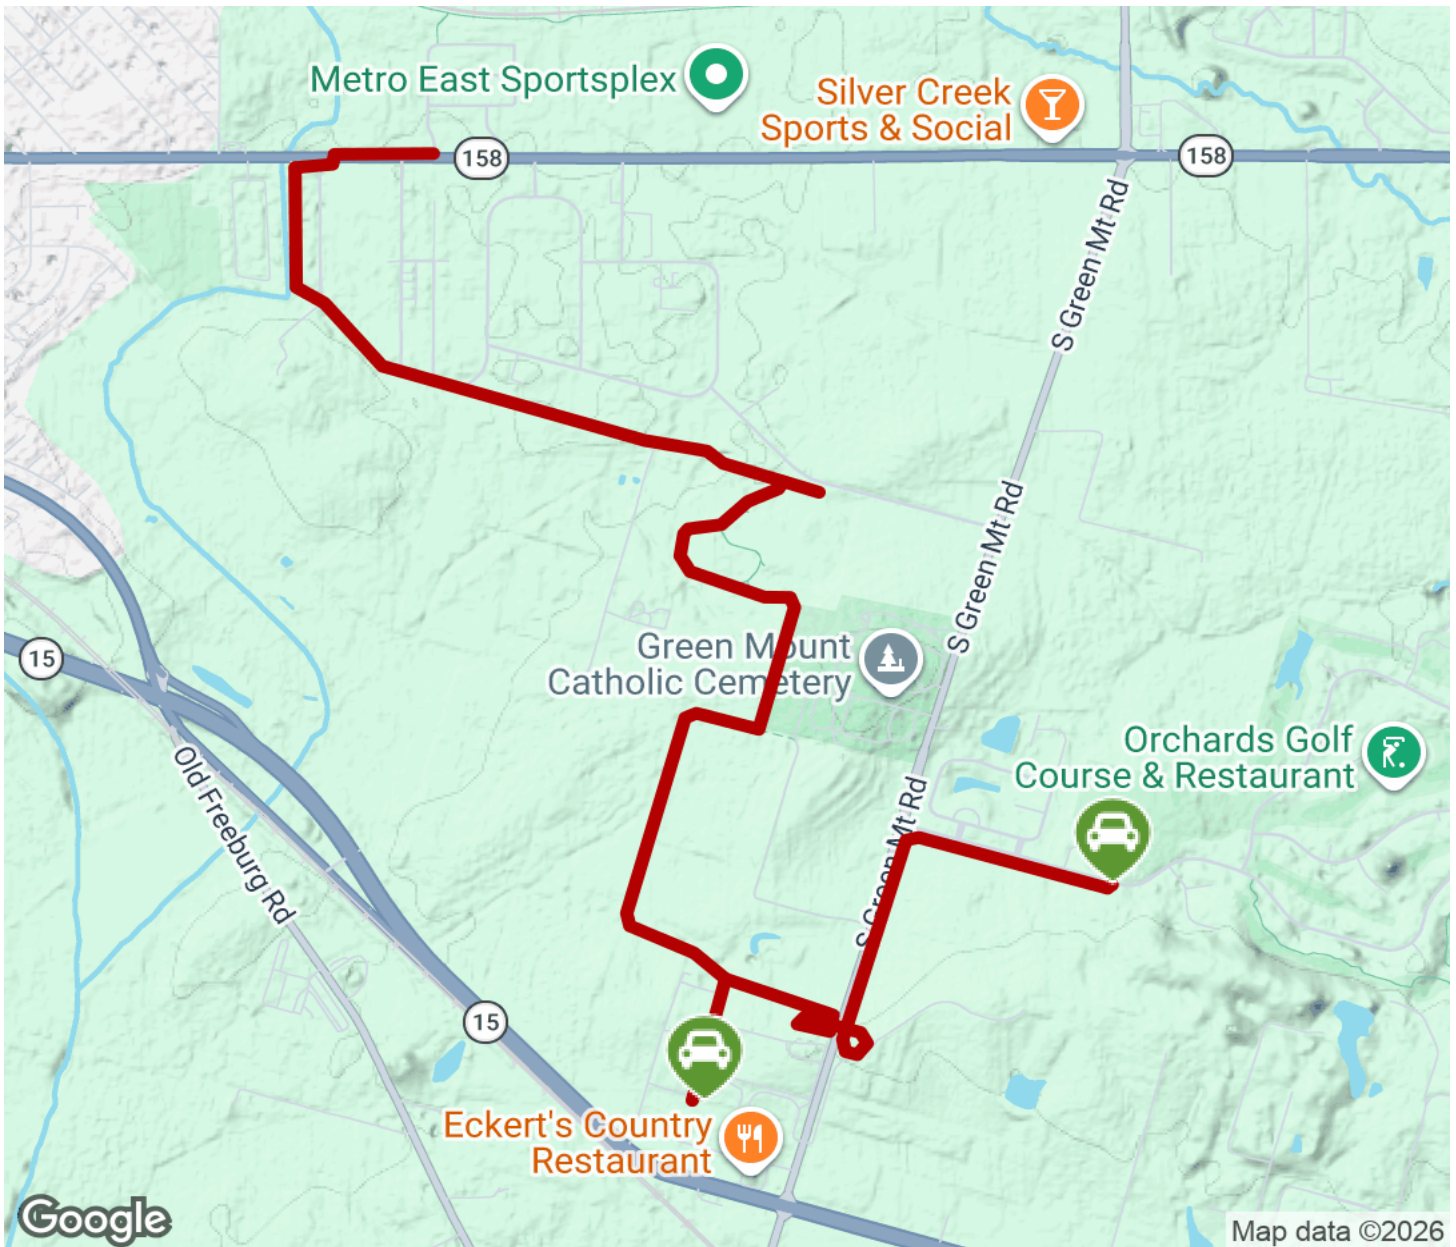

Saint Clair County Orchard Loop Trail

Illinois

Trailhead

Restroom

Parking

Water Fountain

Tunnel

TrailLink
by Rails-to-Trails Conservancy

TrailLink.com