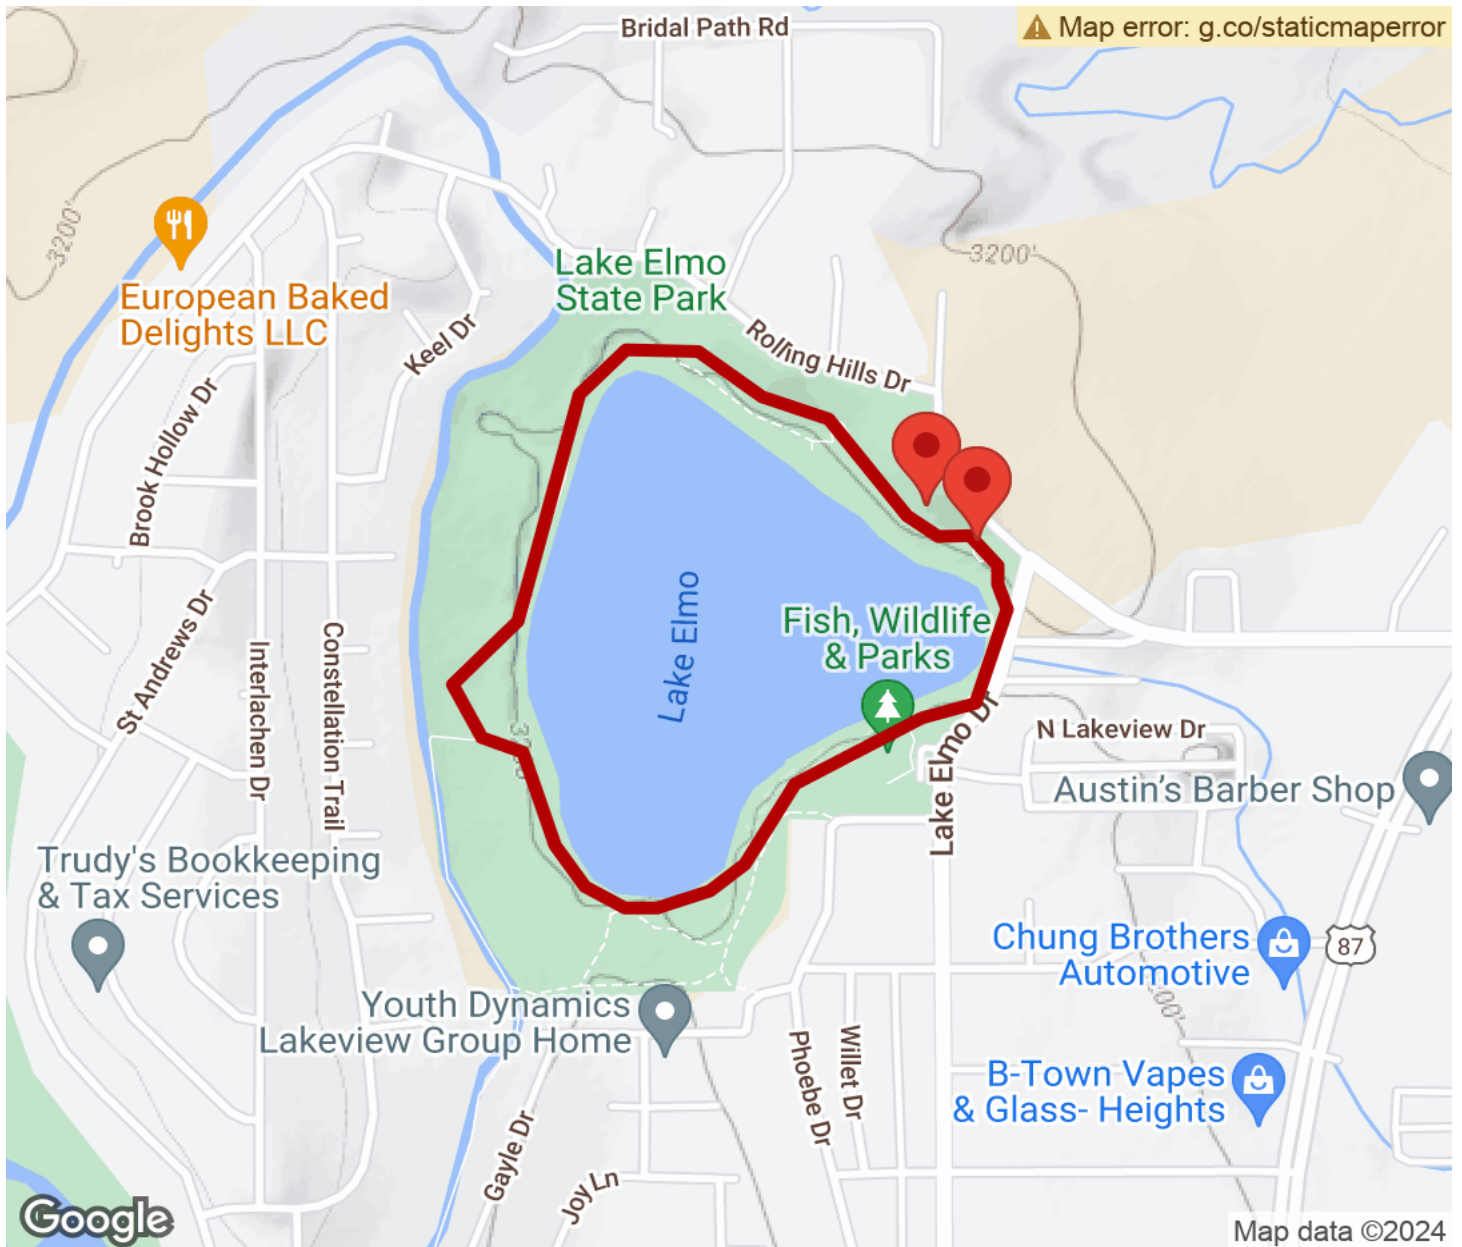

Lake Elmo Trail

Montana

Trailhead

Restroom

Parking

Water Fountain

Tunnel

TrailLink
by Rails-to-Trails Conservancy

TrailLink.com