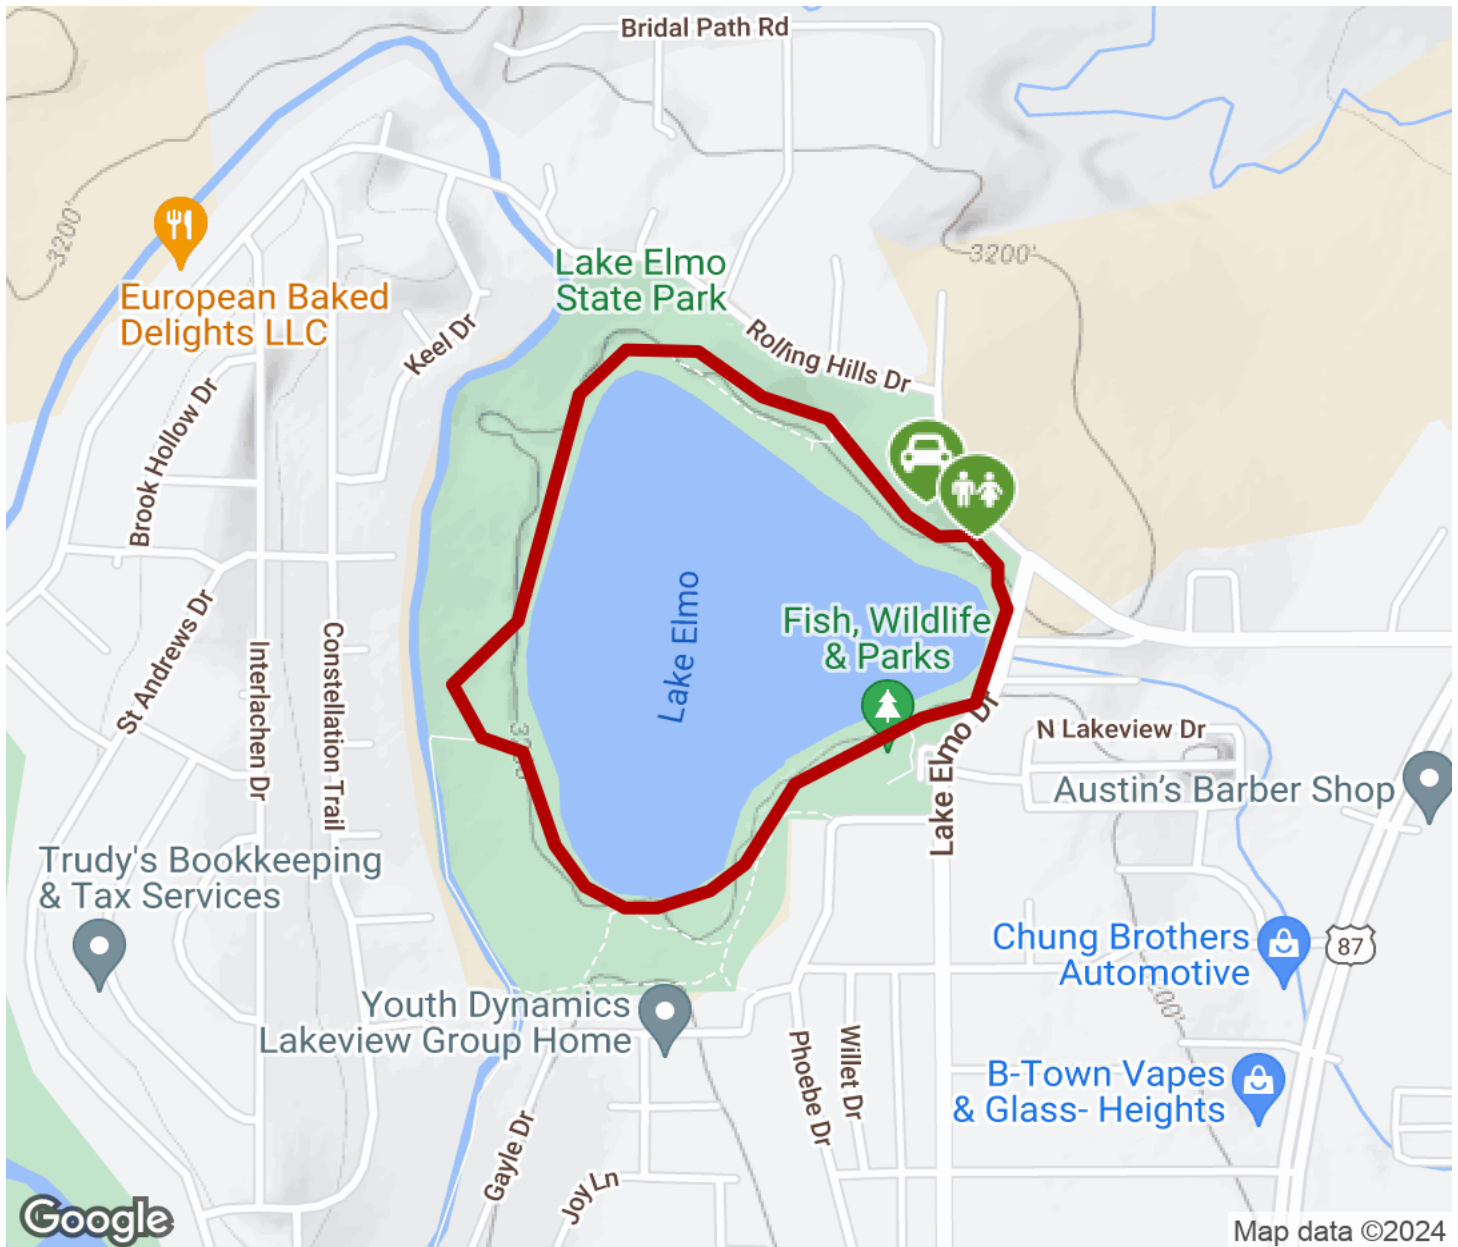

2024

TrailLink Unlimited

Guides

**Lake Elmo
Trail**
Montana

Lake Elmo Trail

Montana

The Lake Elmo Trail offers a 1.5-mile paved route around the scenic lake, situated in northern Billings. Lake Elmo State Park offers

The Lake Elmo Trail offers a 1.5-mile paved route around the scenic lake, situated in northern Billings. Lake Elmo State Park offers plentiful recreational opportunities, including swimming, fishing, picnicking and boating (non-motorized).

Lake Elmo Trail

Montana

States: Montana

Counties: Yellowstone

Length: 1.4miles

Trail end points: Lake Elmo State Park to Lake Elmo State Park

Trail surfaces: Asphalt, Concrete

Trail category: Greenway/Non-RT

Trail activities: Bike, Fishing, Walking

Parking & Trail Access

Parking is available within Lake Elmo State Park (2300 Lake Elmo Drive).

Lake Elmo Trail

Montana

Trailhead

Restroom

Parking