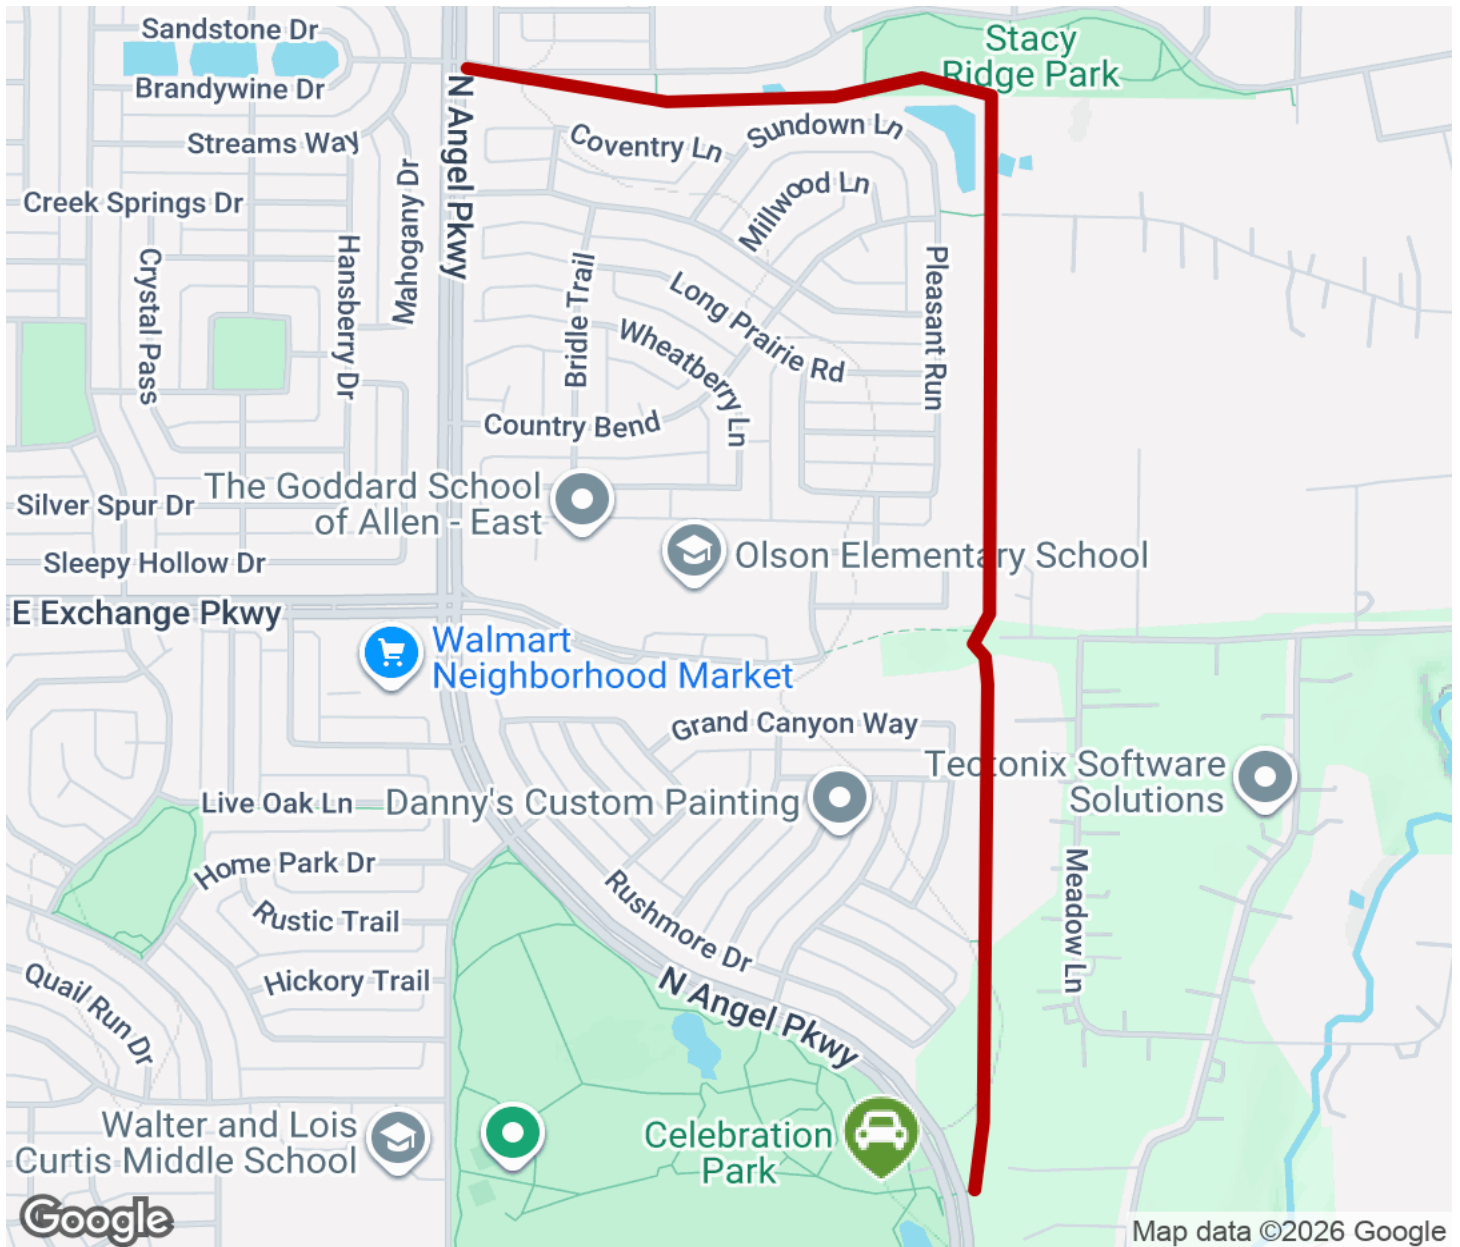

Celebration Pass Hike and Bike Trail

Texas

Trailhead

Restroom

Parking

Water Fountain

Tunnel

TrailLink
by Rails-to-Trails Conservancy

TrailLink.com