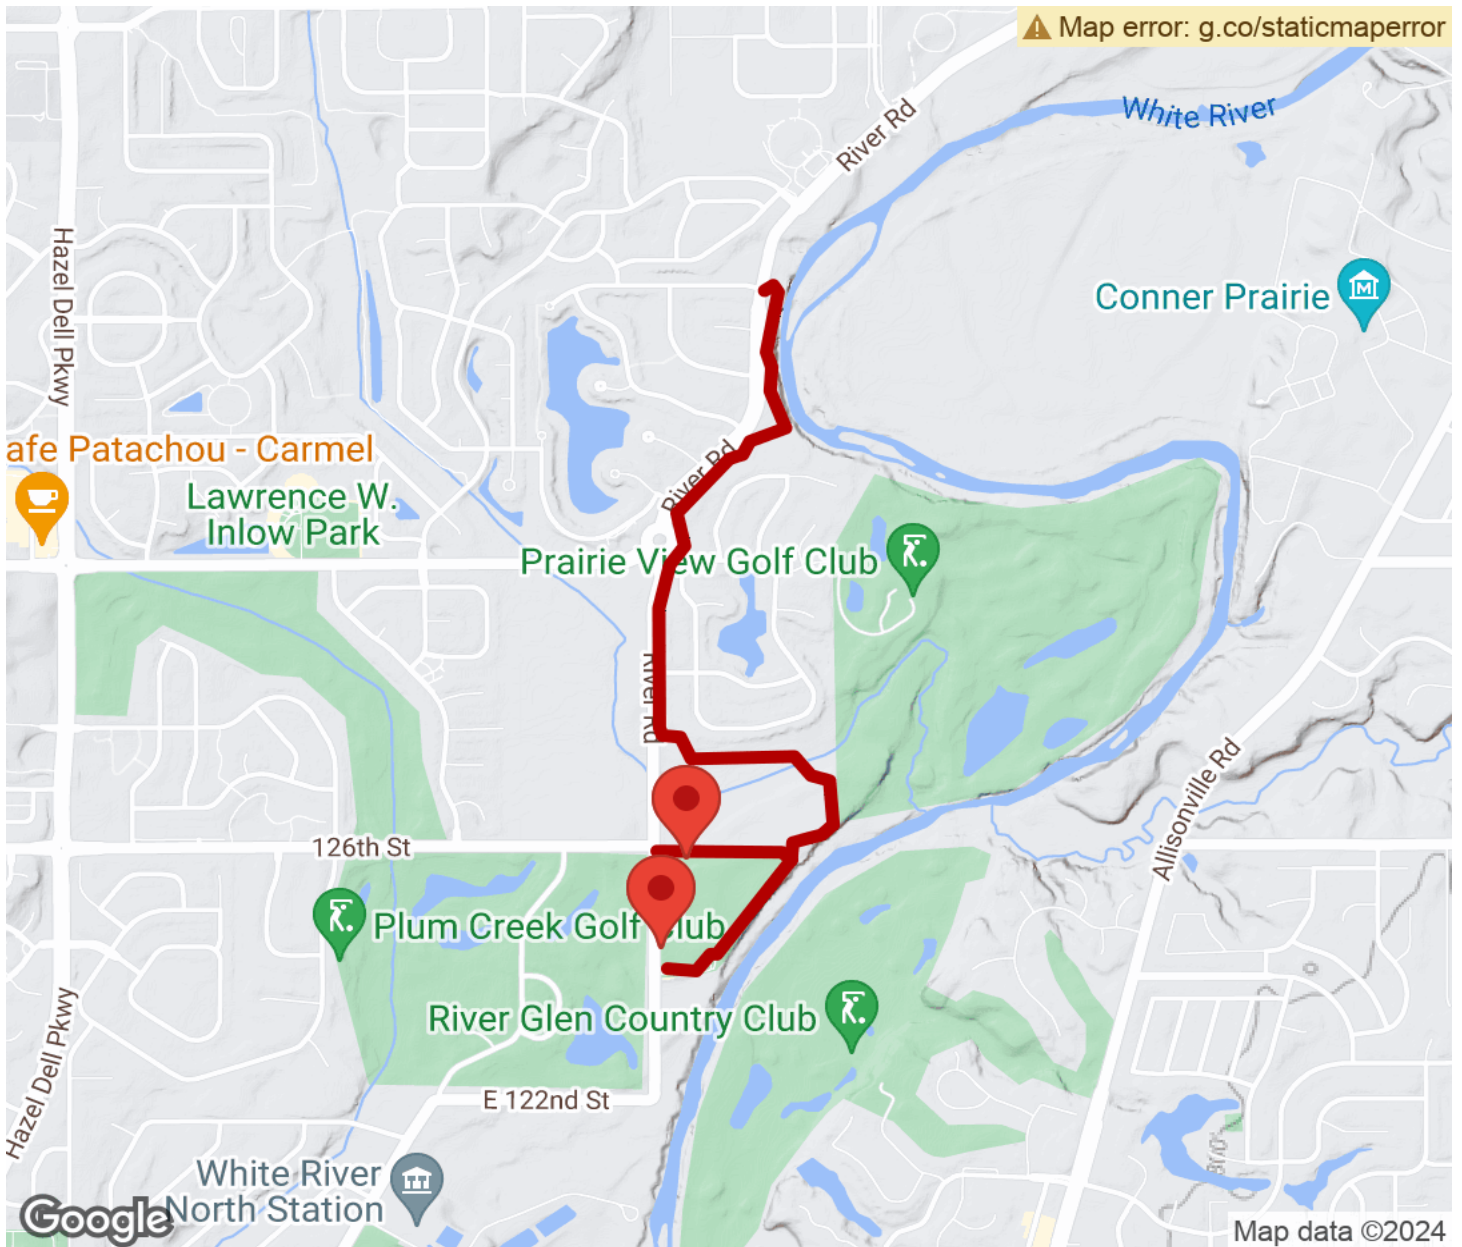

White River Greenway (Carmel)

Indiana

Trailhead

Restroom

Parking

Water Fountain

Tunnel

TrailLink
by Rails-to-Trails Conservancy

TrailLink.com