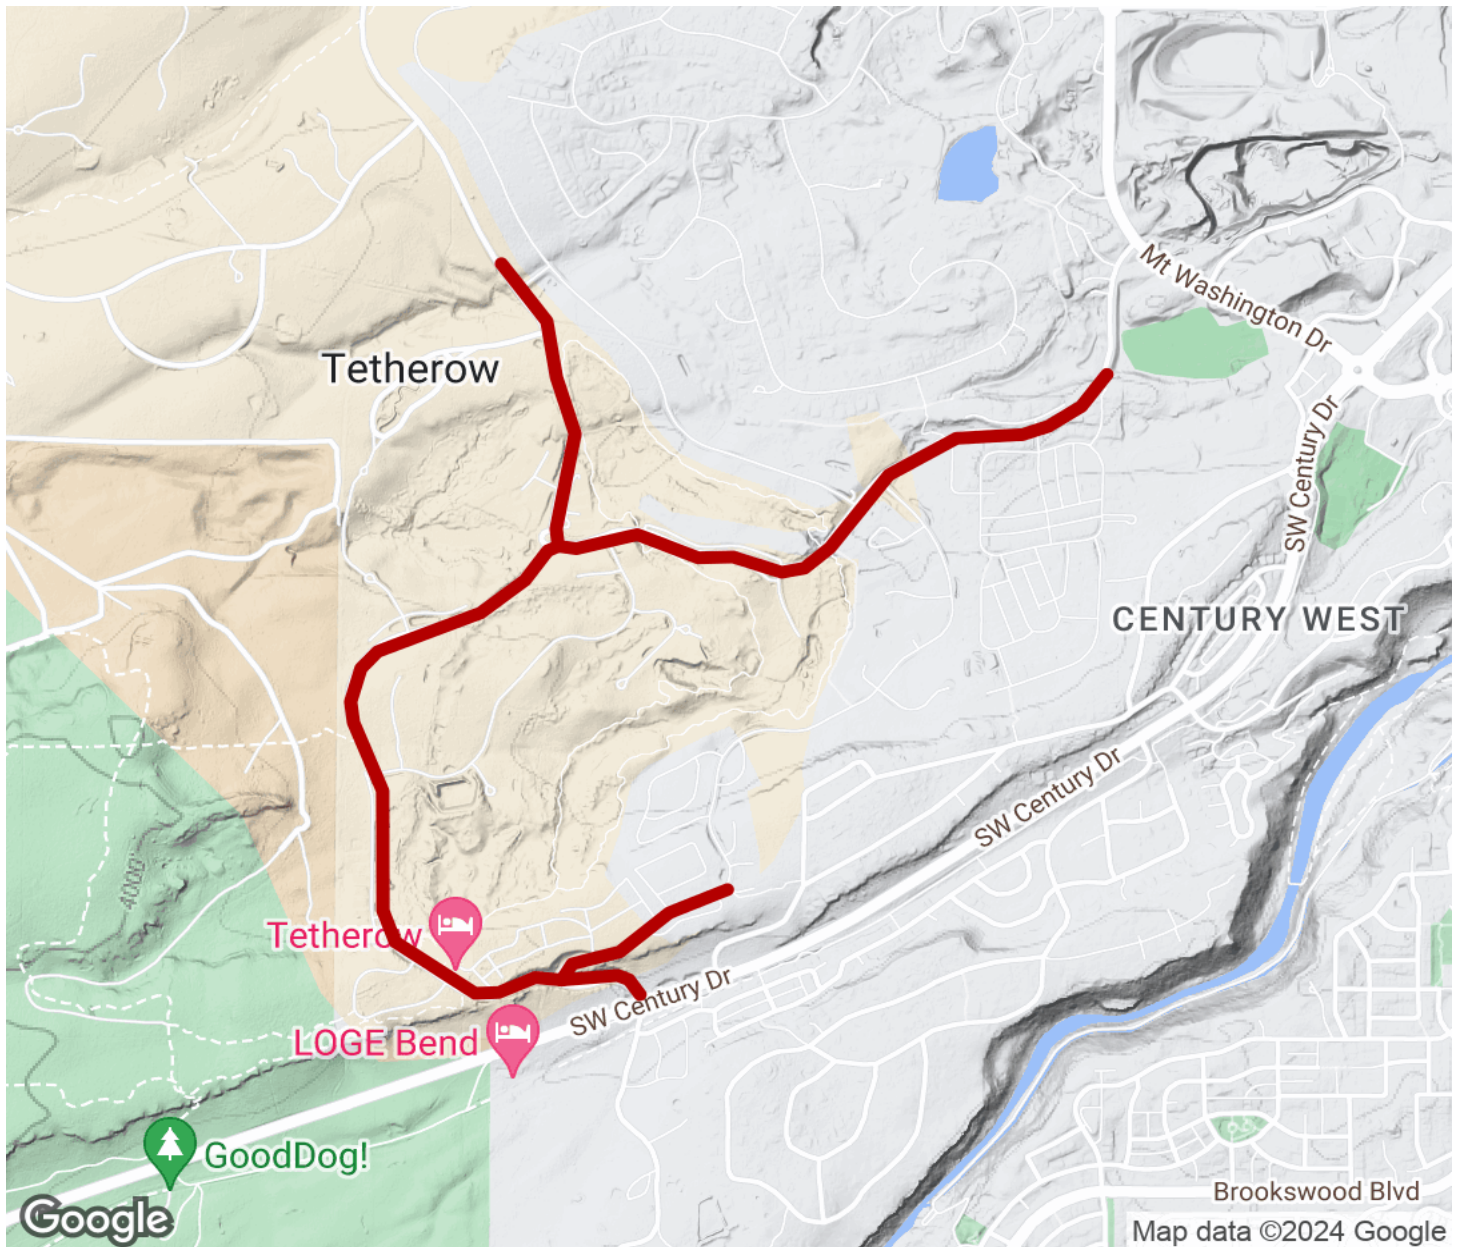

2024

TrailLink Unlimited

Guides

**Tetherow
Trail**
Oregon

Tetherow Trail

Oregon

The paved Tetherow Trail winds for 3 miles in southwestern Bend towards the Willamette National Forest. It begins just west of the

The paved Tetherow Trail winds for 3 miles in southwestern Bend towards the Willamette National Forest. It begins just west of the popular Skyline Sports Complex, parallels Metolious Drive, then loops around the Tetherow golf course community.

Tetherow Trail

Oregon

States: Oregon

Counties: Deschutes

Length: 3.2miles

Trail end points: Metolius Dr. to Century Dr.

Trail surfaces: Asphalt

Trail category: Greenway/Non-RT

Trail activities: Bike,Inline

Skating,Wheelchair Accessible,Walking

Parking & Trail Access

Tetherow Trail

Oregon

Trailhead

Restroom

Parking