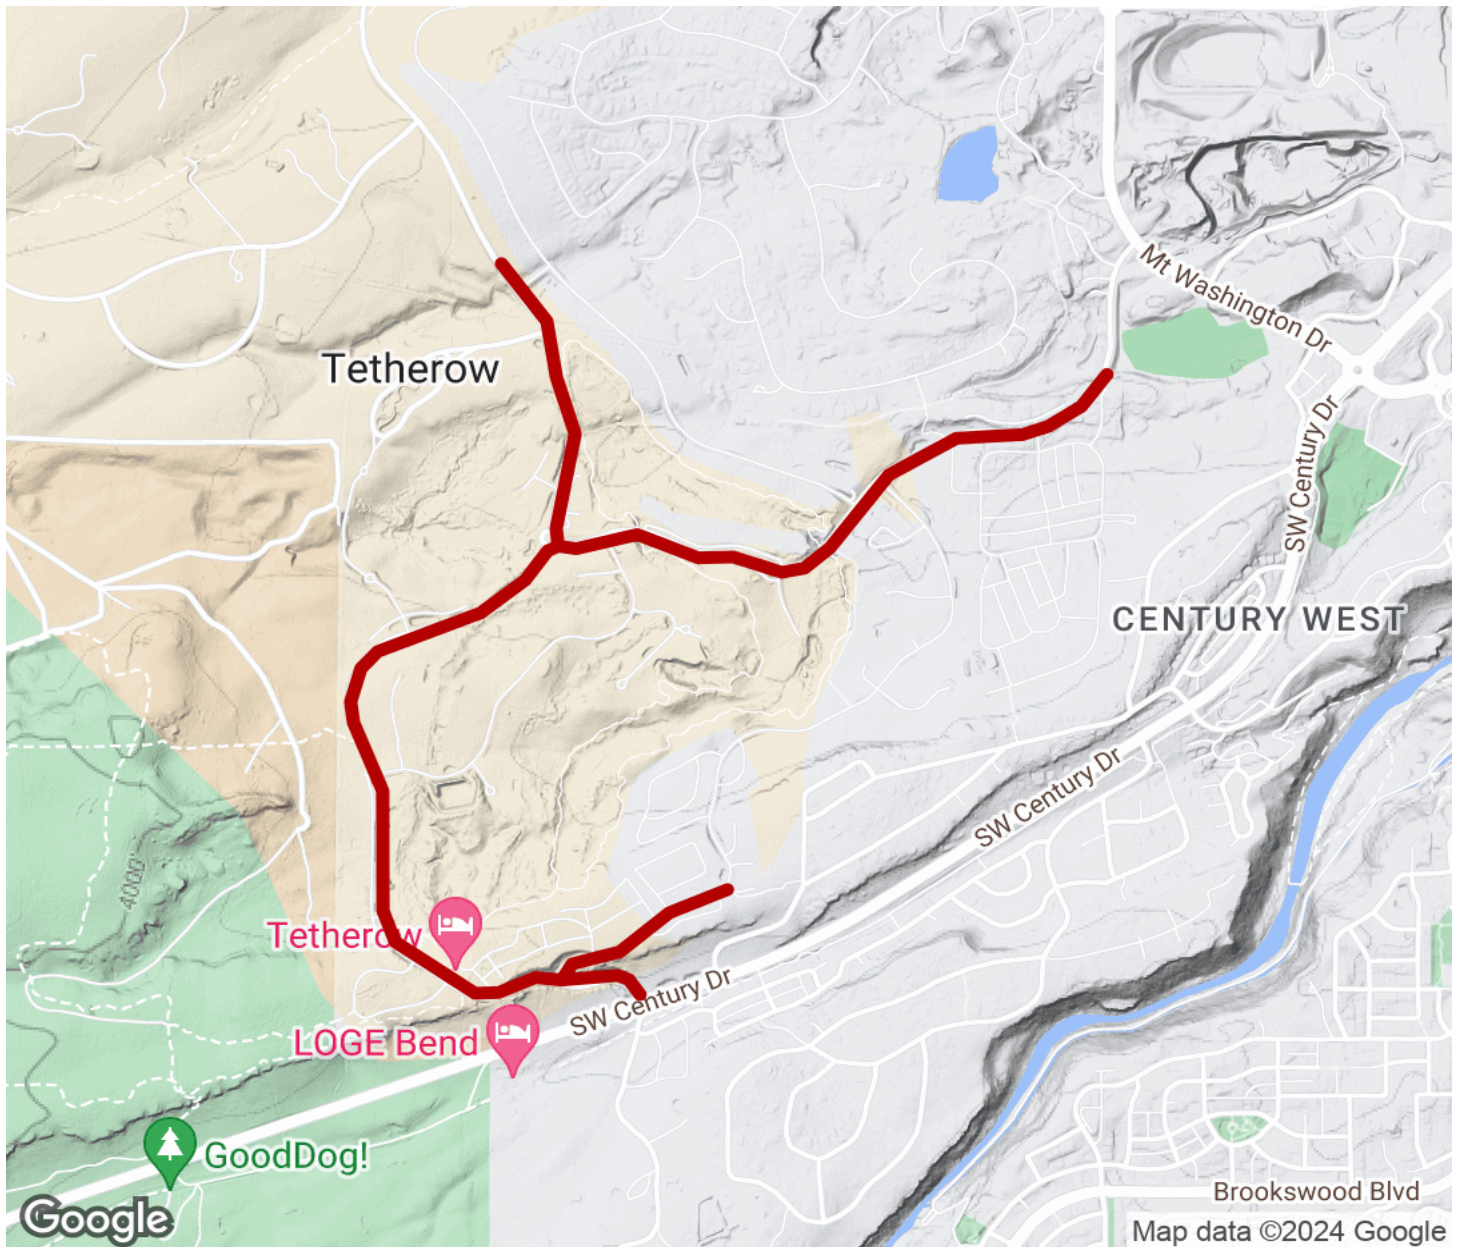

2024

TrailLink Unlimited

Guides

**Tetherow
Trail**
Oregon

Tetherow Trail

Oregon

The paved Tetherow Trail winds for 3 miles in southwestern Bend towards the Willamette National Forest. It begins just west of the

The paved Tetherow Trail winds for 3 miles in southwestern Bend towards the Willamette National Forest. It begins just west of the popular Skyline Sports Complex, parallels Metolious Drive, then loops around the Tetherow golf course community.

Tetherow Trail

Oregon

States: Oregon

Counties: Deschutes

Length: 3.2miles

Trail end points: Metolius Dr. to Century Dr.

Trail surfaces: Asphalt

Trail category: Greenway/Non-RT

Trail activities: Bike,Inline

Skating,Wheelchair Accessible,Walking

Parking & Trail Access

Tetherow Trail

Oregon

Trailhead

Restroom

Parking