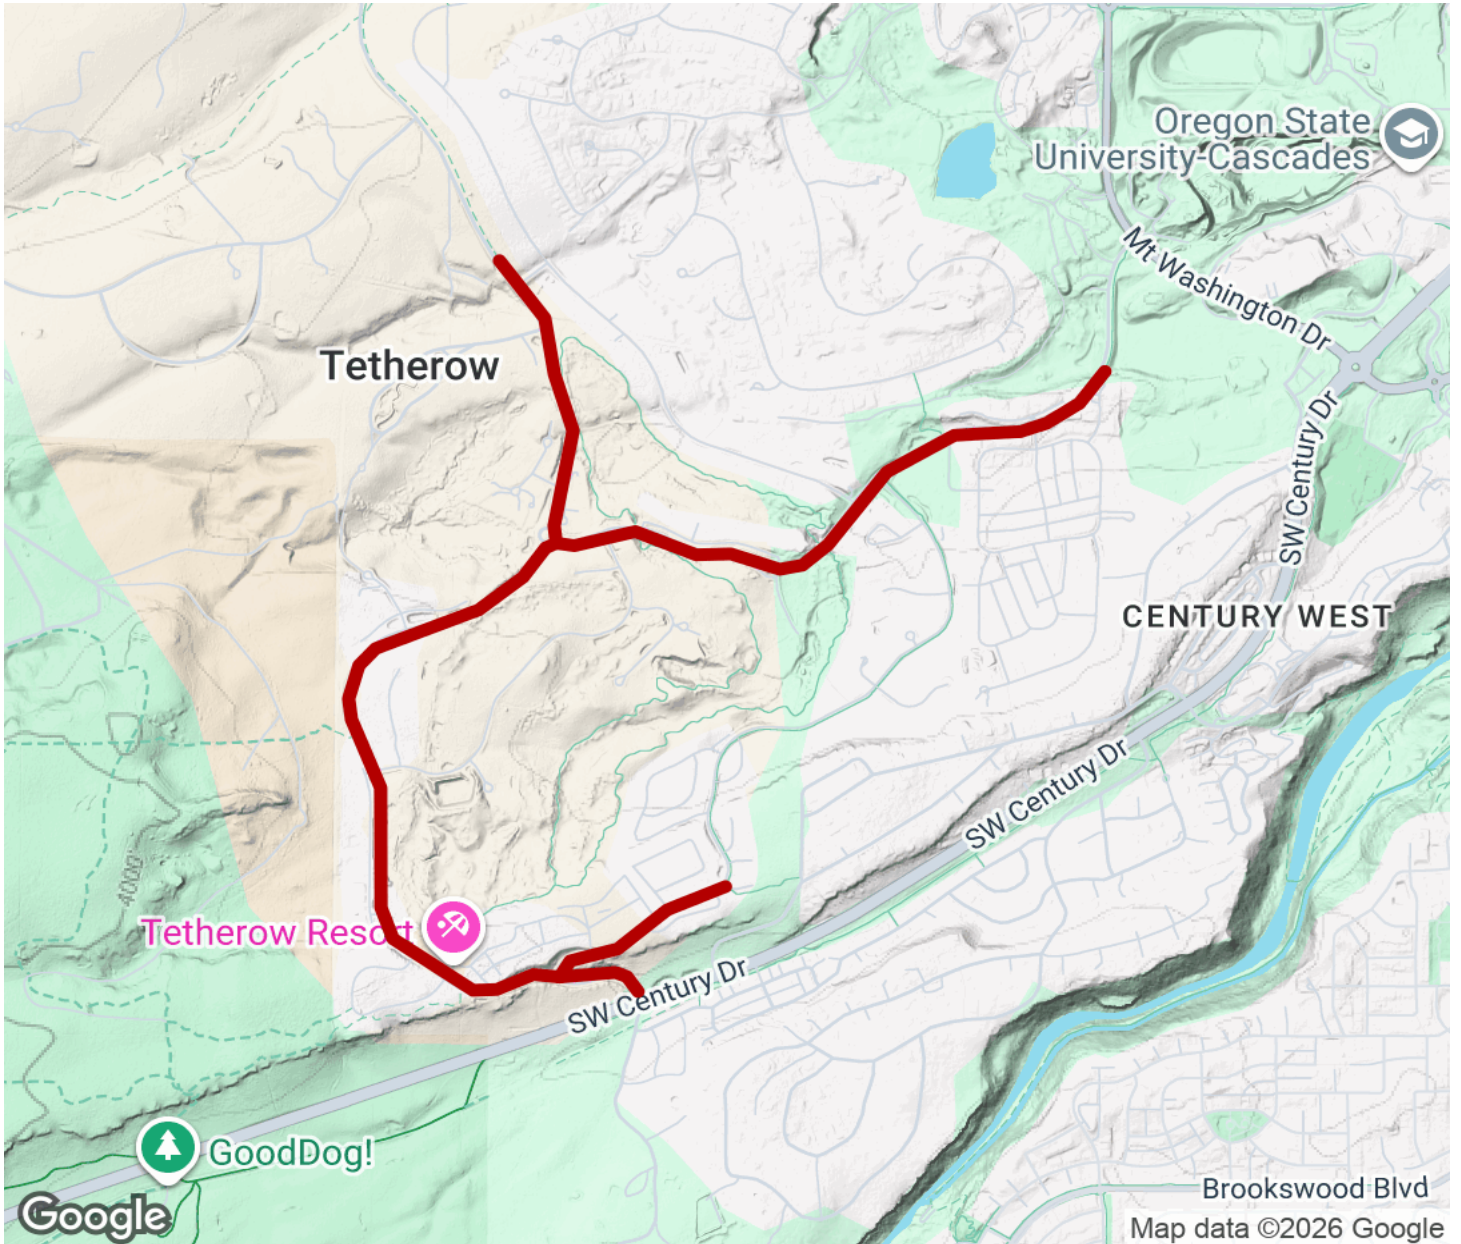

Tetherow Trail

Oregon

Trailhead

Restroom

Parking

Water Fountain

Tunnel

TrailLink
by Rails-to-Trails Conservancy

TrailLink.com