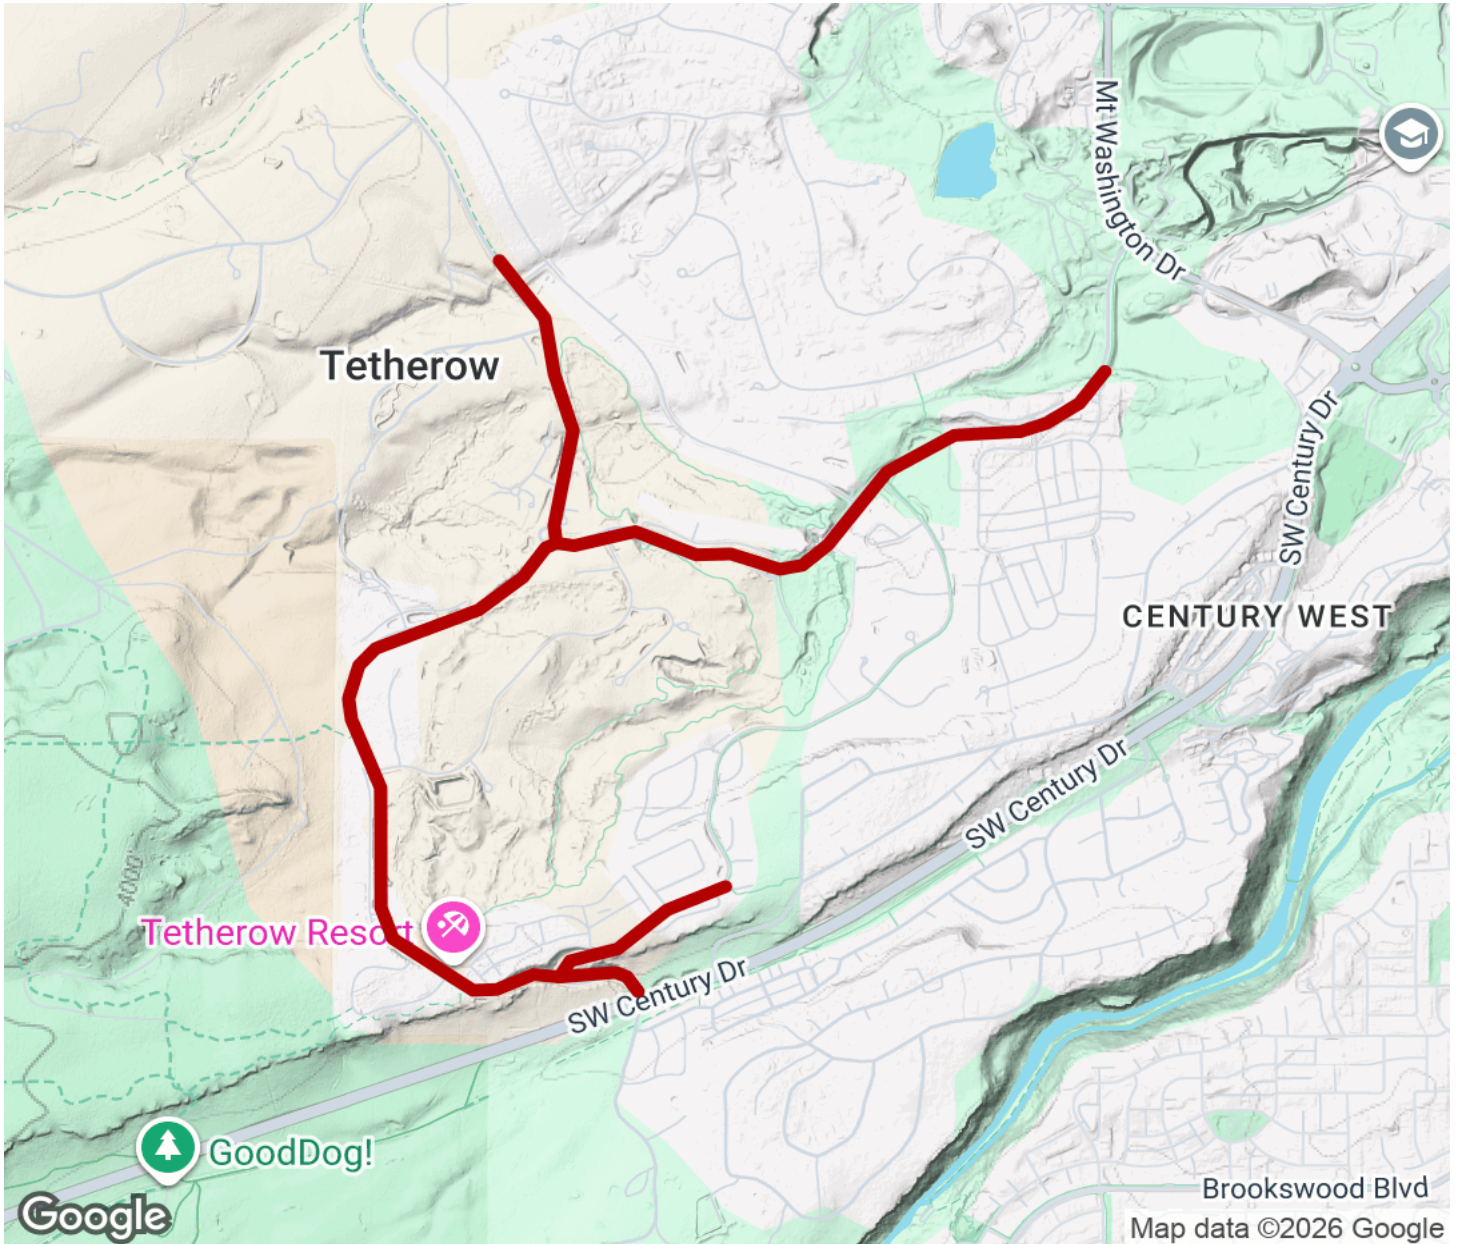

2026

TrailLink Unlimited 

Guides

**Tetherow
Trail**
Oregon

Tetherow Trail

Oregon

The paved Tetherow Trail winds for 3 miles in southwestern Bend towards the Willamette National Forest. It begins just west of the

The paved Tetherow Trail winds for 3 miles in southwestern Bend towards the Willamette National Forest. It begins just west of the popular Skyline Sports Complex, parallels Metolious Drive, then loops around the Tetherow golf course community.

Tetherow Trail

Oregon

States: Oregon

Counties: Deschutes

Length: 3.2miles

Trail end points: Metolius Dr. to Century Dr.

Trail surfaces: Asphalt

Trail category: Greenway/Non-RT

Trail activities: Bike,Inline

Skating,Walking,Wheelchair Accessible

Parking & Trail Access

Tetherow Trail

Oregon

Trailhead

Restroom

Parking