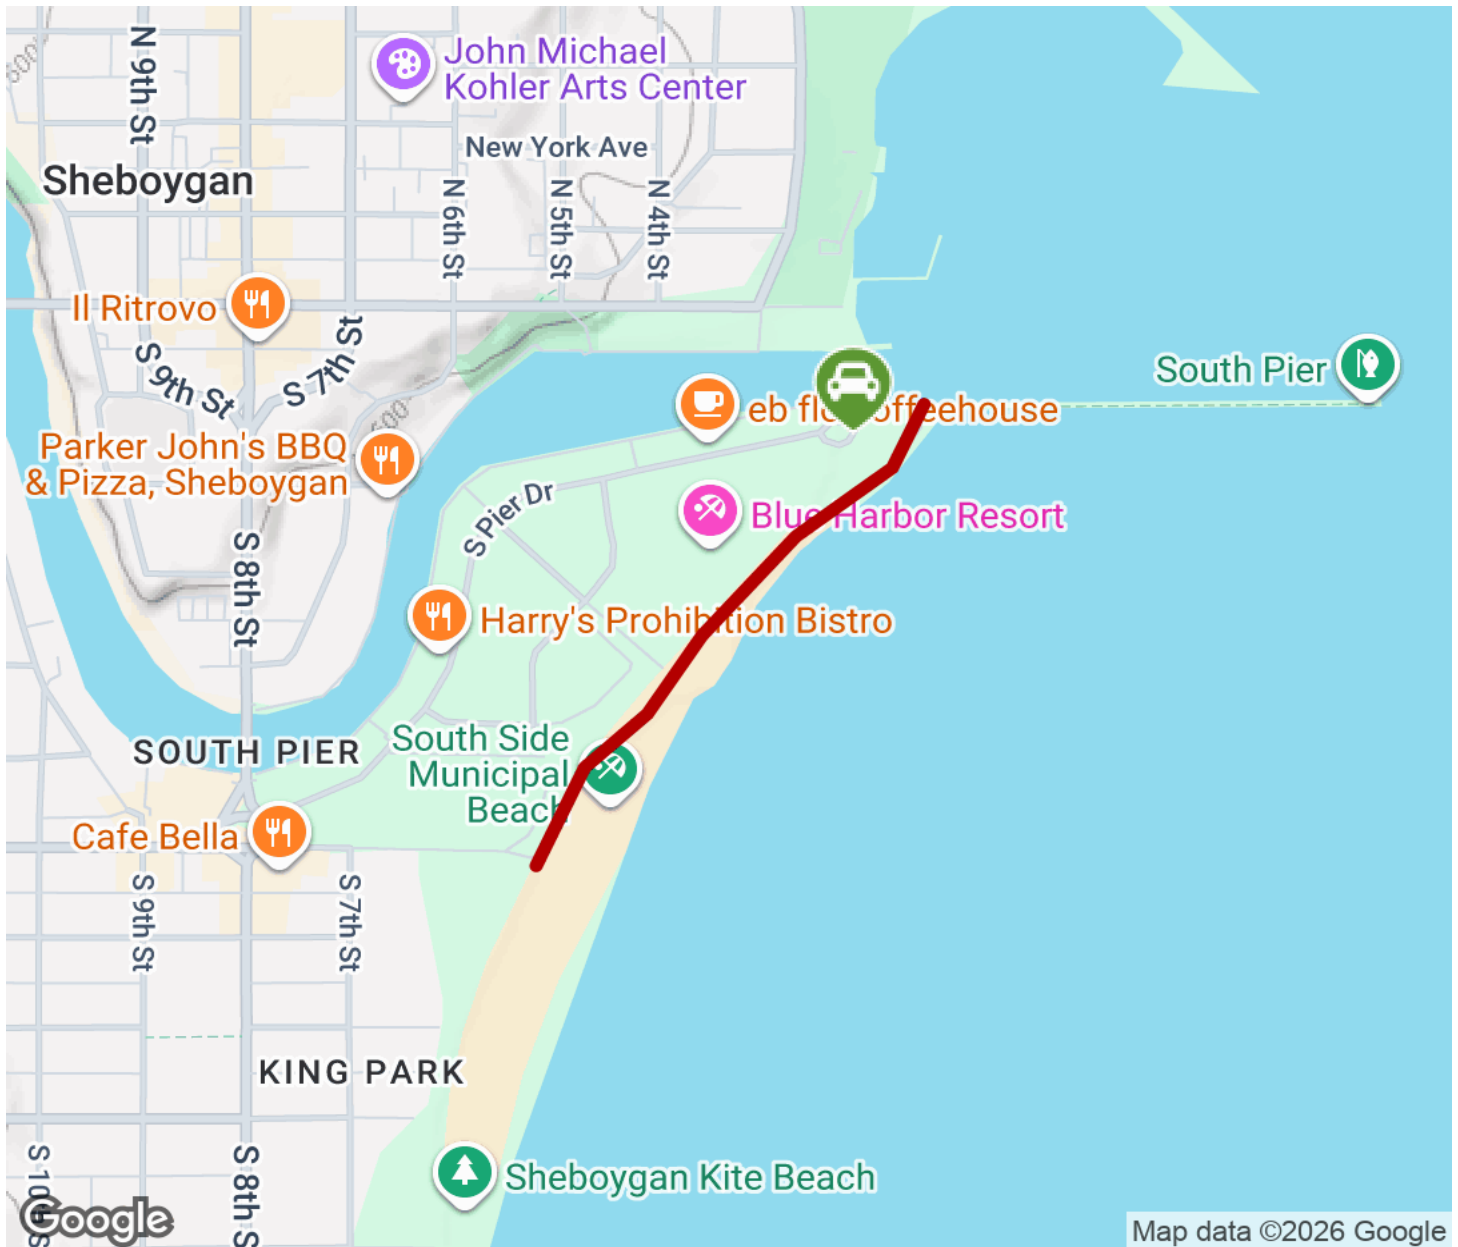

Lakefront Bike Path

Wisconsin

Map data ©2026 Google

Trailhead

Restroom

Parking

Water Fountain

Tunnel

TrailLink
by Rails-to-Trails Conservancy

TrailLink.com