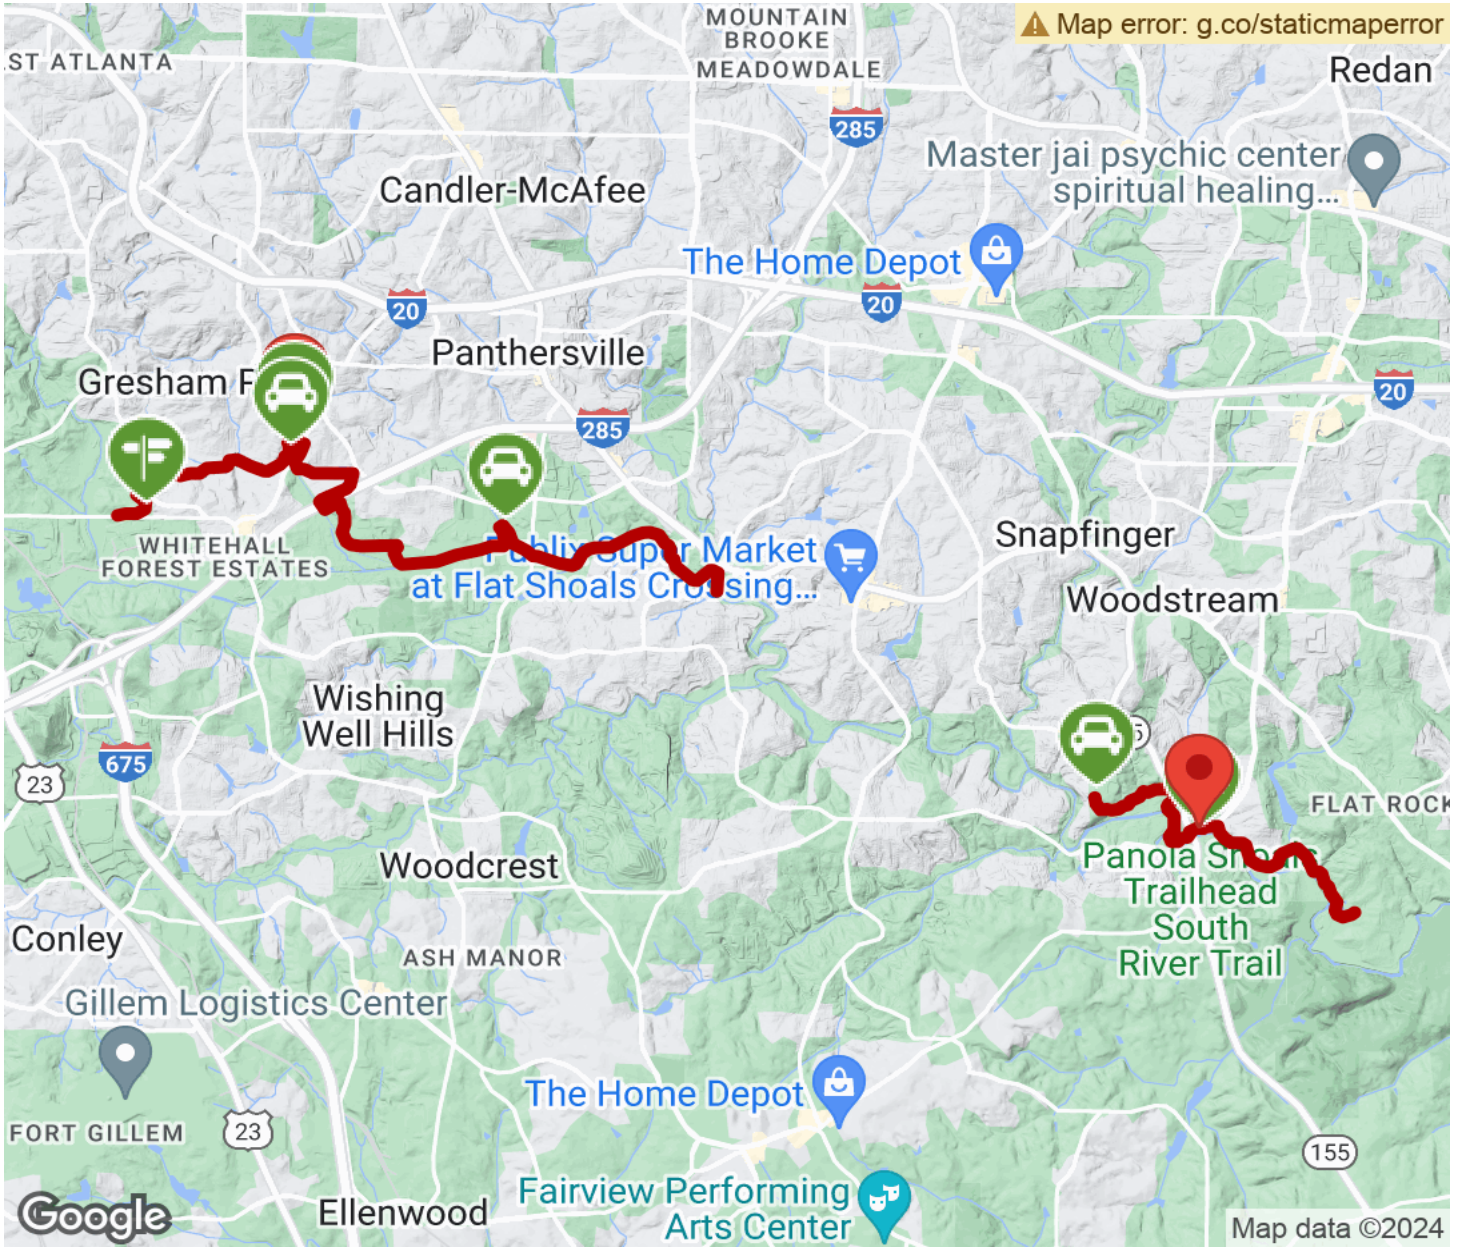

2024

TrailLink Unlimited

Guides

**South River
Trail**
Georgia

South River Trail

Georgia

Overview The South River Trail offers a 10.9-mile wooded route along its namesake river, about 15 miles southeast of Atlanta. About

South River Trail

Georgia

States: Georgia

Counties: De Kalb, Rockdale

Length: 10.9 miles

Trail end points: Constitution Rd (Atlanta) to Waldrop Rd (Decatur) to Dogwood Farm Rd to Lyons Rd (Stonecrest)

Trail surfaces: Concrete

Trail category: Greenway/Non-RT

Trail activities: Bike, Inline

Skating, Wheelchair Accessible, Walking

Parking & Trail Access

The South River Trail runs between Atlanta and Decatur with a section in Stonecrest. Parking is available at several locations along the trail, including:

South River Trail

Georgia

- Trailhead
- Restroom
- Parking
- Water Fountain
- Tunnel