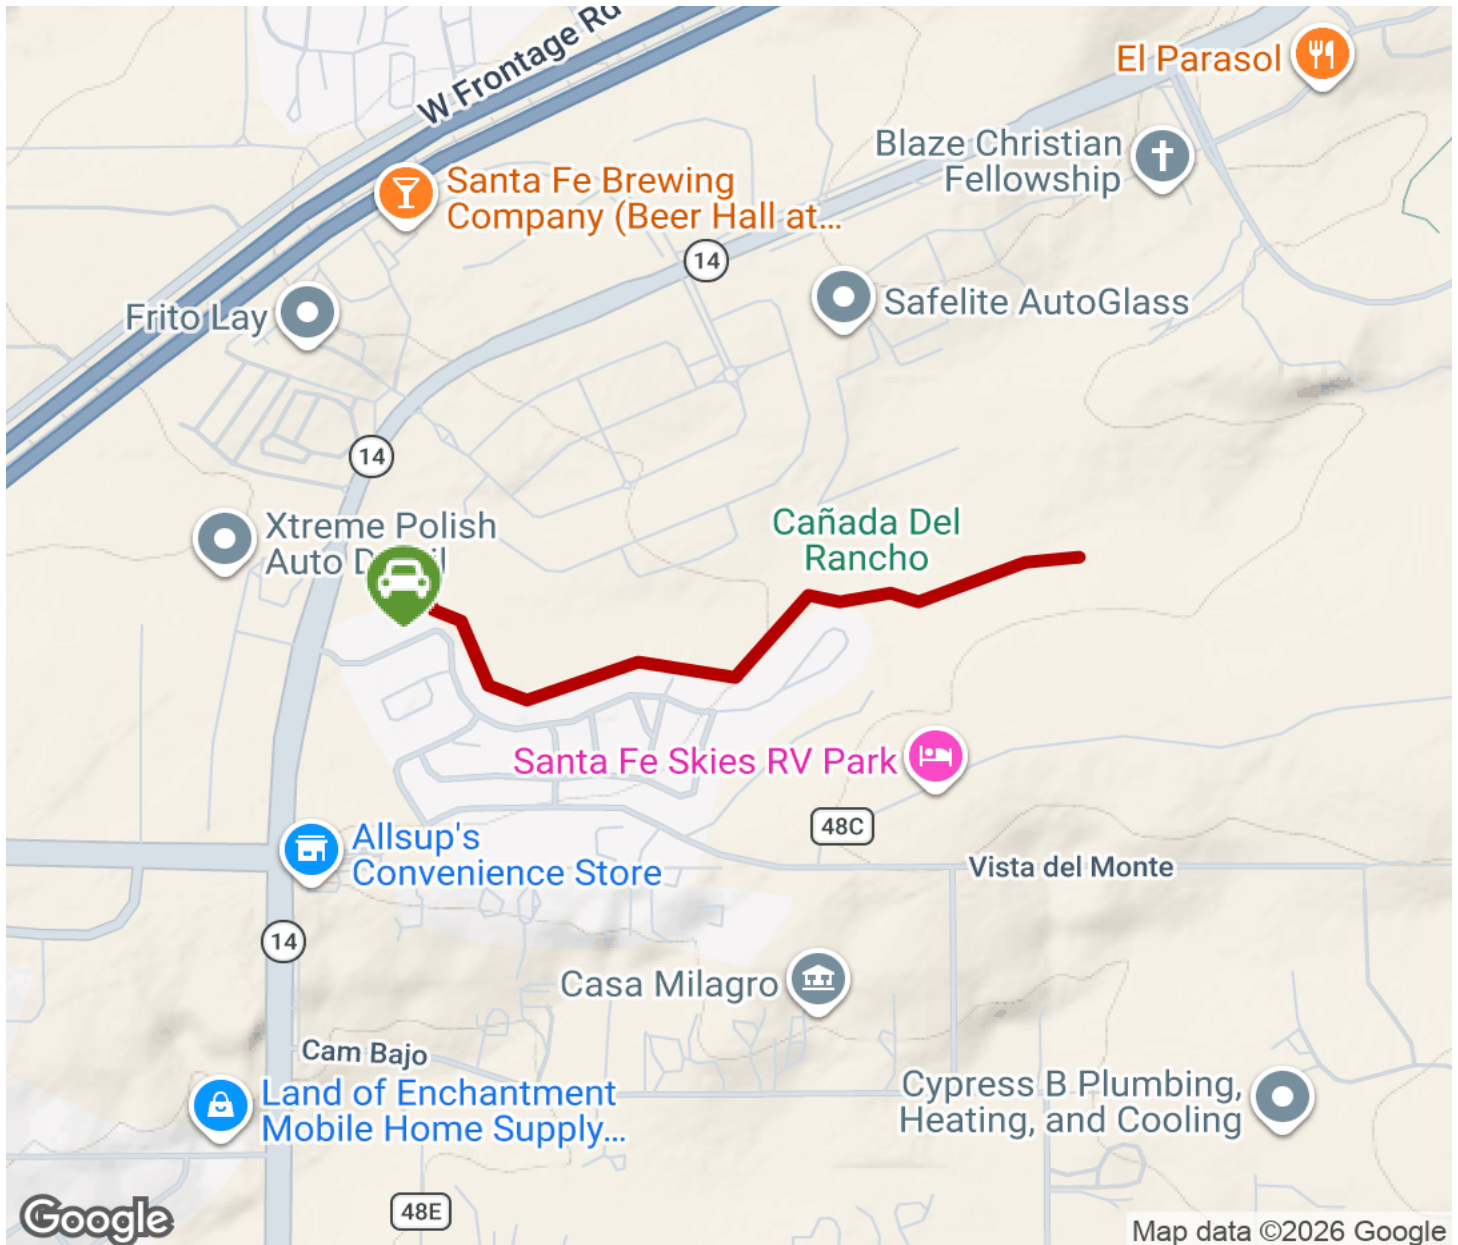

Arroyo Hondo Trail

New Mexico

Trailhead

Restroom

Parking

Water Fountain

Tunnel

TrailLink
by Rails-to-Trails Conservancy

TrailLink.com