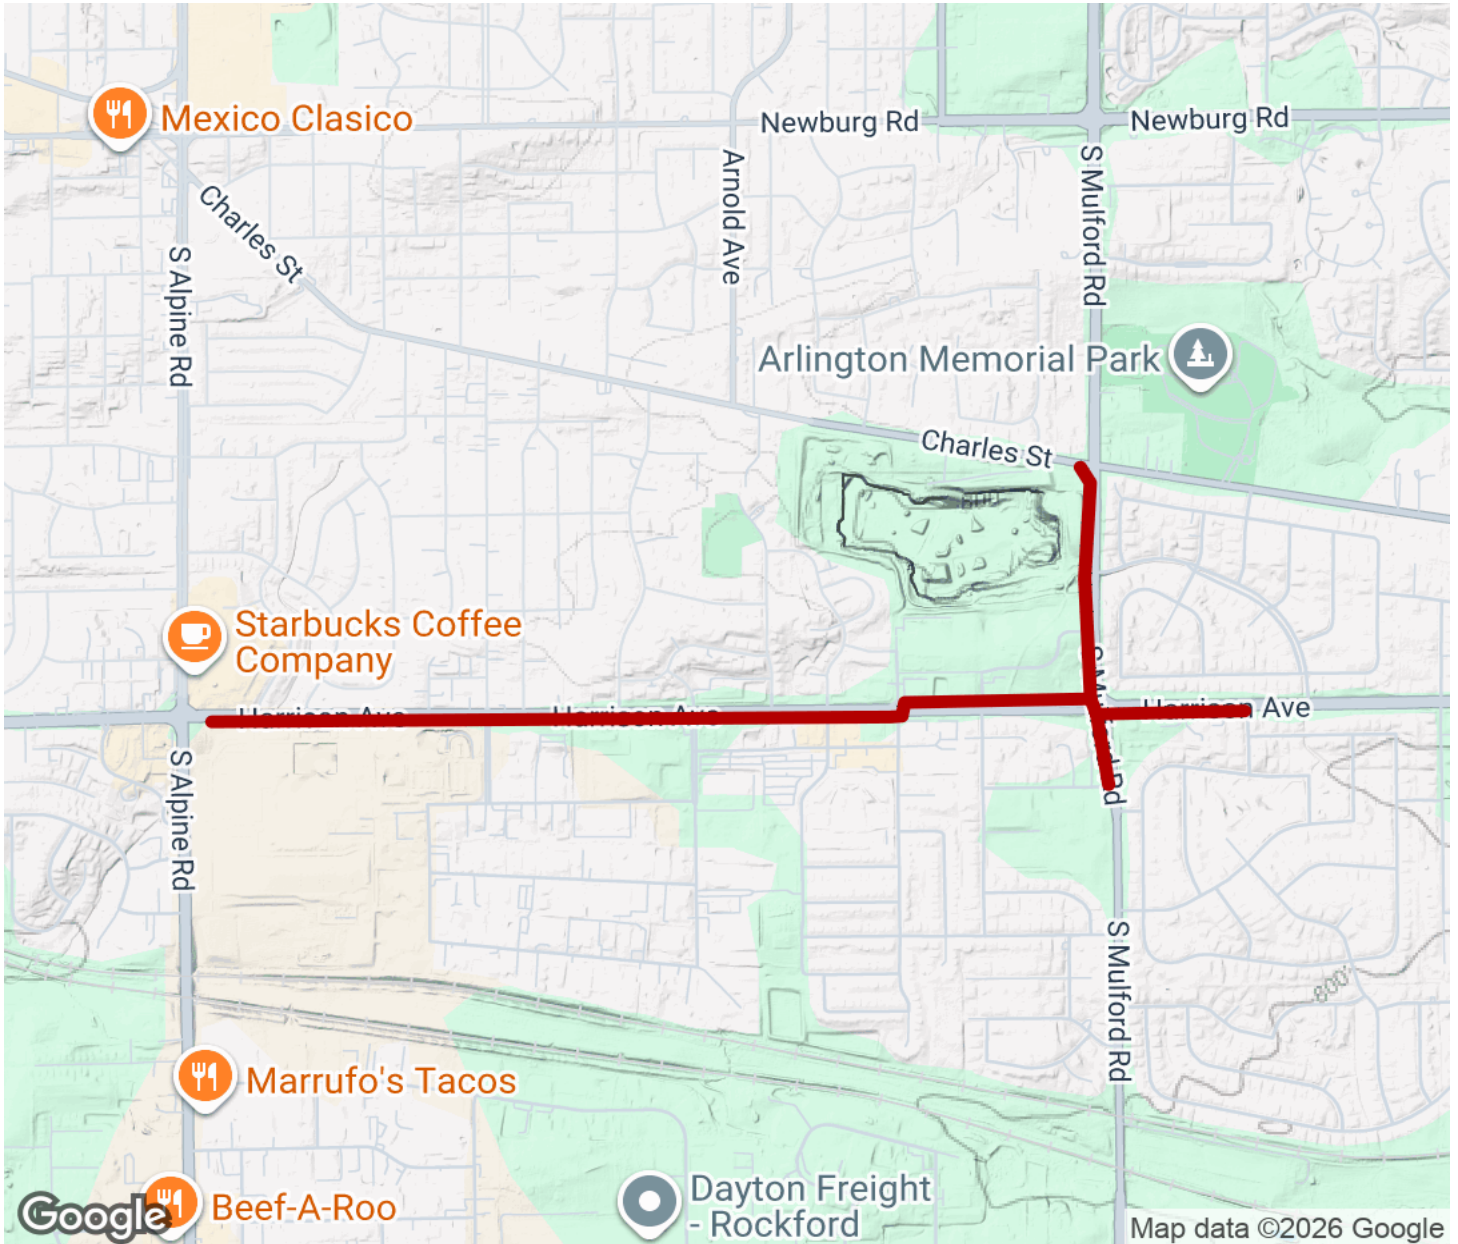

2026

TrailLink Unlimited 

Guides

Harrison Avenue/ Mulford Road Bike Path

Illinois

Harrison Avenue/Mulford Road Bike Path

Illinois

In southeastern Rockford, a paved pathway begins at a connection with the Charles Street Community Path then heads south along

In southeastern Rockford, a paved pathway begins at a connection with the [Charles Street Community Path](#) then heads south along Mulford Road through a residential area. At Harrison Avenue, the path travels east along the roadway for about a block and also heads west for a longer route to Alpine Road. Along Harrison Avenue, the path provides access to many businesses and restaurants.

Harrison Avenue/Mulford Road Bike Path

Illinois

States: Illinois

Counties: Winnebago

Length: 3.5miles

Trail end points: Harrison Ave. to Charles St.

Trail surfaces: Asphalt, Concrete

Trail category: Greenway/Non-RT

Trail activities: Bike, Inline

Skating, Walking, Wheelchair Accessible

Parking & Trail Access

There is no designated parking along the Harrison Avenue Bike Path.

Harrison Avenue/Mulford Road Bike Path

Illinois