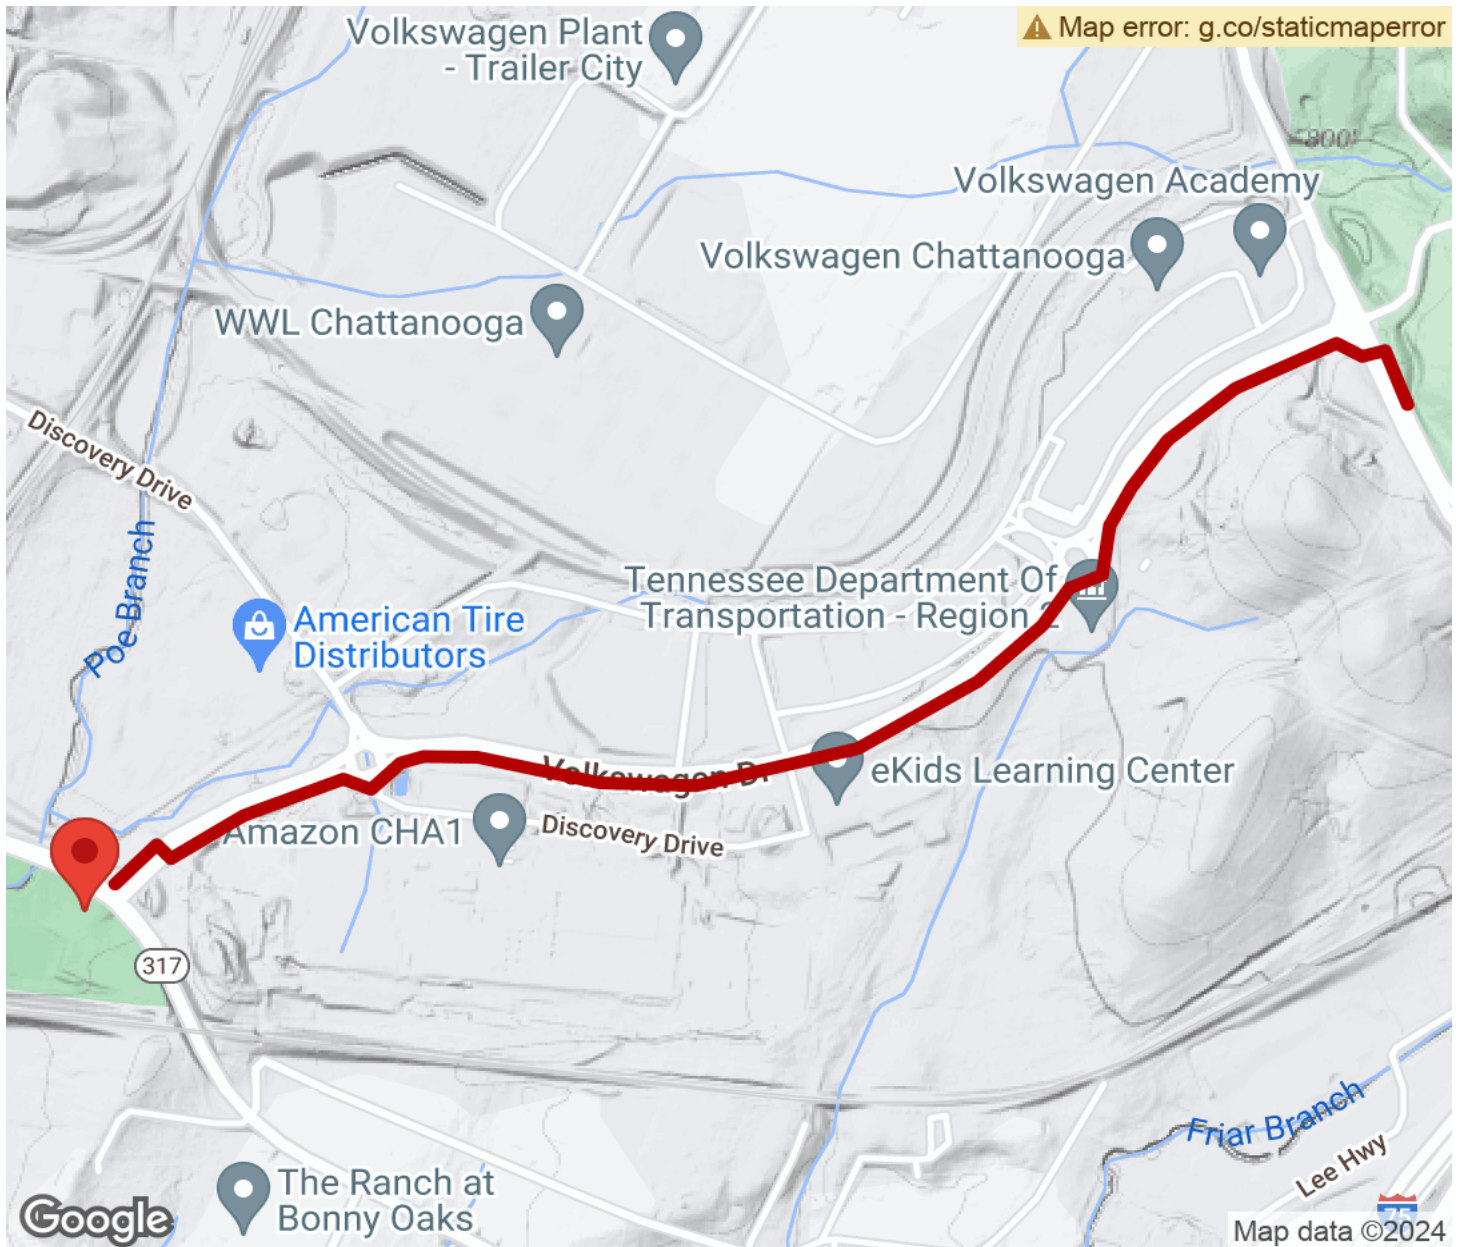

## Volkswagen Drive Sidepath

Tennessee

*The Volkswagen Drive Sidepath is a paved path that travels on the campus of the Volkswagen Chattanooga Assembly Plant. The one*

The Volkswagen Drive Sidepath is a paved path that travels on the campus of the Volkswagen Chattanooga Assembly Plant. The one and a half mile trail passes several parking lots as well as the Amazon Fulfillment, making for an exercise going or leaving from work for those employed here. A recreational soccer field, Redoubt Soccer Association is on the Bonny Oaks Drive end of the trail along with parking.

# Volkswagen Drive Sidepath

Tennessee

**States:** Tennessee

**Counties:** Hamilton

Length: 1.5miles

**Trail end points:** Bonny Oaks Dr. to  
Volkswagen Dr.

**Trail surfaces:** Asphalt

**Trail category:** Greenway/Non-RT

## Parking & Trail Access

Several parking points available throughout the trail.

# Volkswagen Drive Sidepath

Tennessee

Trailhead

Restroom

Parking

Water Fountain

Tunnel

**TrailLink**  
by Rails-to-Trails Conservancy