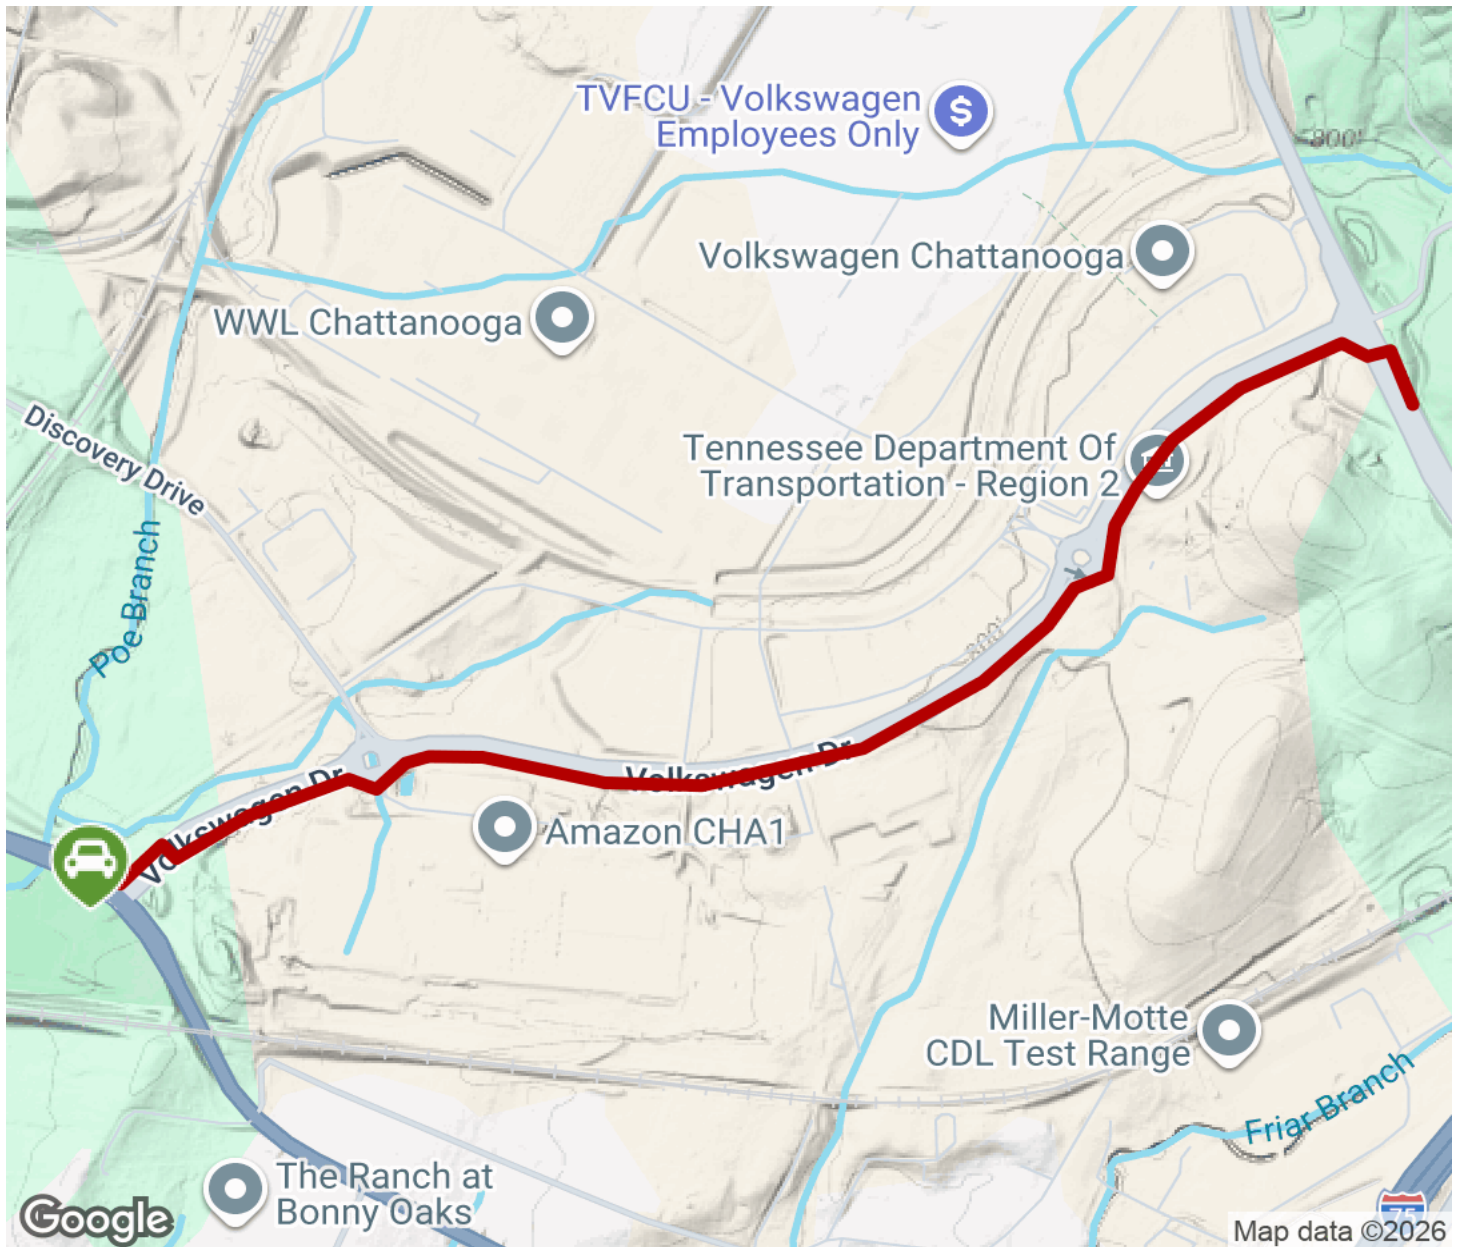

2026

TrailLink Unlimited

Guides

**Volkswagen  
Drive Sidepath**  
*Tennessee*

## Volkswagen Drive Sidepath

Tennessee

*The Volkswagen Drive Sidepath is a paved path that travels on the campus of the Volkswagen Chattanooga Assembly Plant. The one*

The Volkswagen Drive Sidepath is a paved path that travels on the campus of the Volkswagen Chattanooga Assembly Plant. The one and a half mile trail passes several parking lots as well as the Amazon Fulfillment, making for an exercise going or leaving from work for those employed here. A recreational soccer field, Redoubt Soccer Association is on the Bonny Oaks Drive end of the trail along with parking.

# Volkswagen Drive Sidepath

Tennessee

**States:** Tennessee

**Counties:** Hamilton

Length: 1.5miles

**Trail end points:** Bonny Oaks Dr. to  
Volkswagen Dr.

**Trail surfaces:** Asphalt

**Trail category:** Greenway/Non-RT

# Volkswagen Drive Sidepath

Tennessee

Trailhead

Restroom

Parking

Water Fountain

Tunnel

**TrailLink**  
by Rails-to-Trails Conservancy