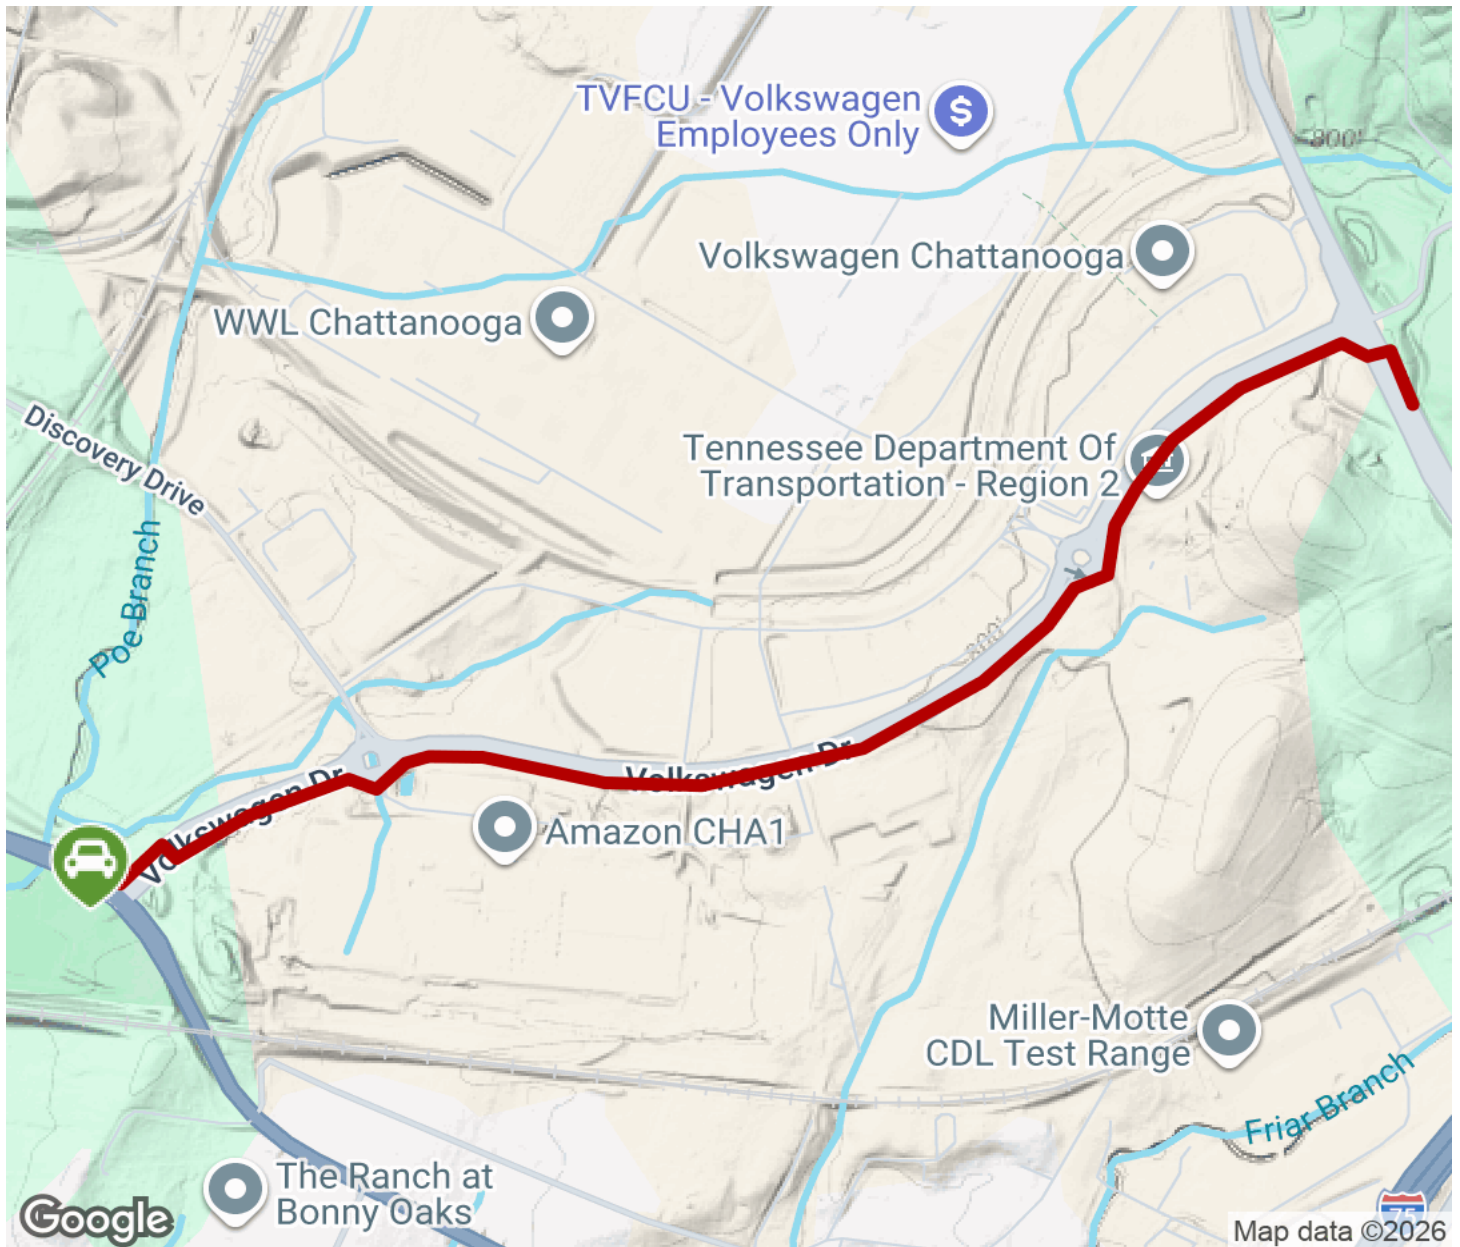

2026

TrailLink Unlimited 

Guides

**Volkswagen  
Drive Sidepath**  
*Tennessee*

## Volkswagen Drive Sidepath

Tennessee

*The Volkswagen Drive Sidepath is a paved path that travels on the campus of the Volkswagen Chattanooga Assembly Plant. The one*

The Volkswagen Drive Sidepath is a paved path that travels on the campus of the Volkswagen Chattanooga Assembly Plant. The one and a half mile trail passes several parking lots as well as the Amazon Fulfillment, making for an exercise going or leaving from work for those employed here. A recreational soccer field, Redoubt Soccer Association is on the Bonny Oaks Drive end of the trail along with parking.

# Volkswagen Drive Sidepath

Tennessee

**States:** Tennessee

**Counties:** Hamilton

Length: 1.5miles

**Trail end points:** Bonny Oaks Dr. to  
Volkswagen Dr.

**Trail surfaces:** Asphalt

**Trail category:** Greenway/Non-RT

# Volkswagen Drive Sidepath

Tennessee

Trailhead

Restroom

Parking

Water Fountain

Tunnel

**TrailLink**  
by Rails-to-Trails Conservancy