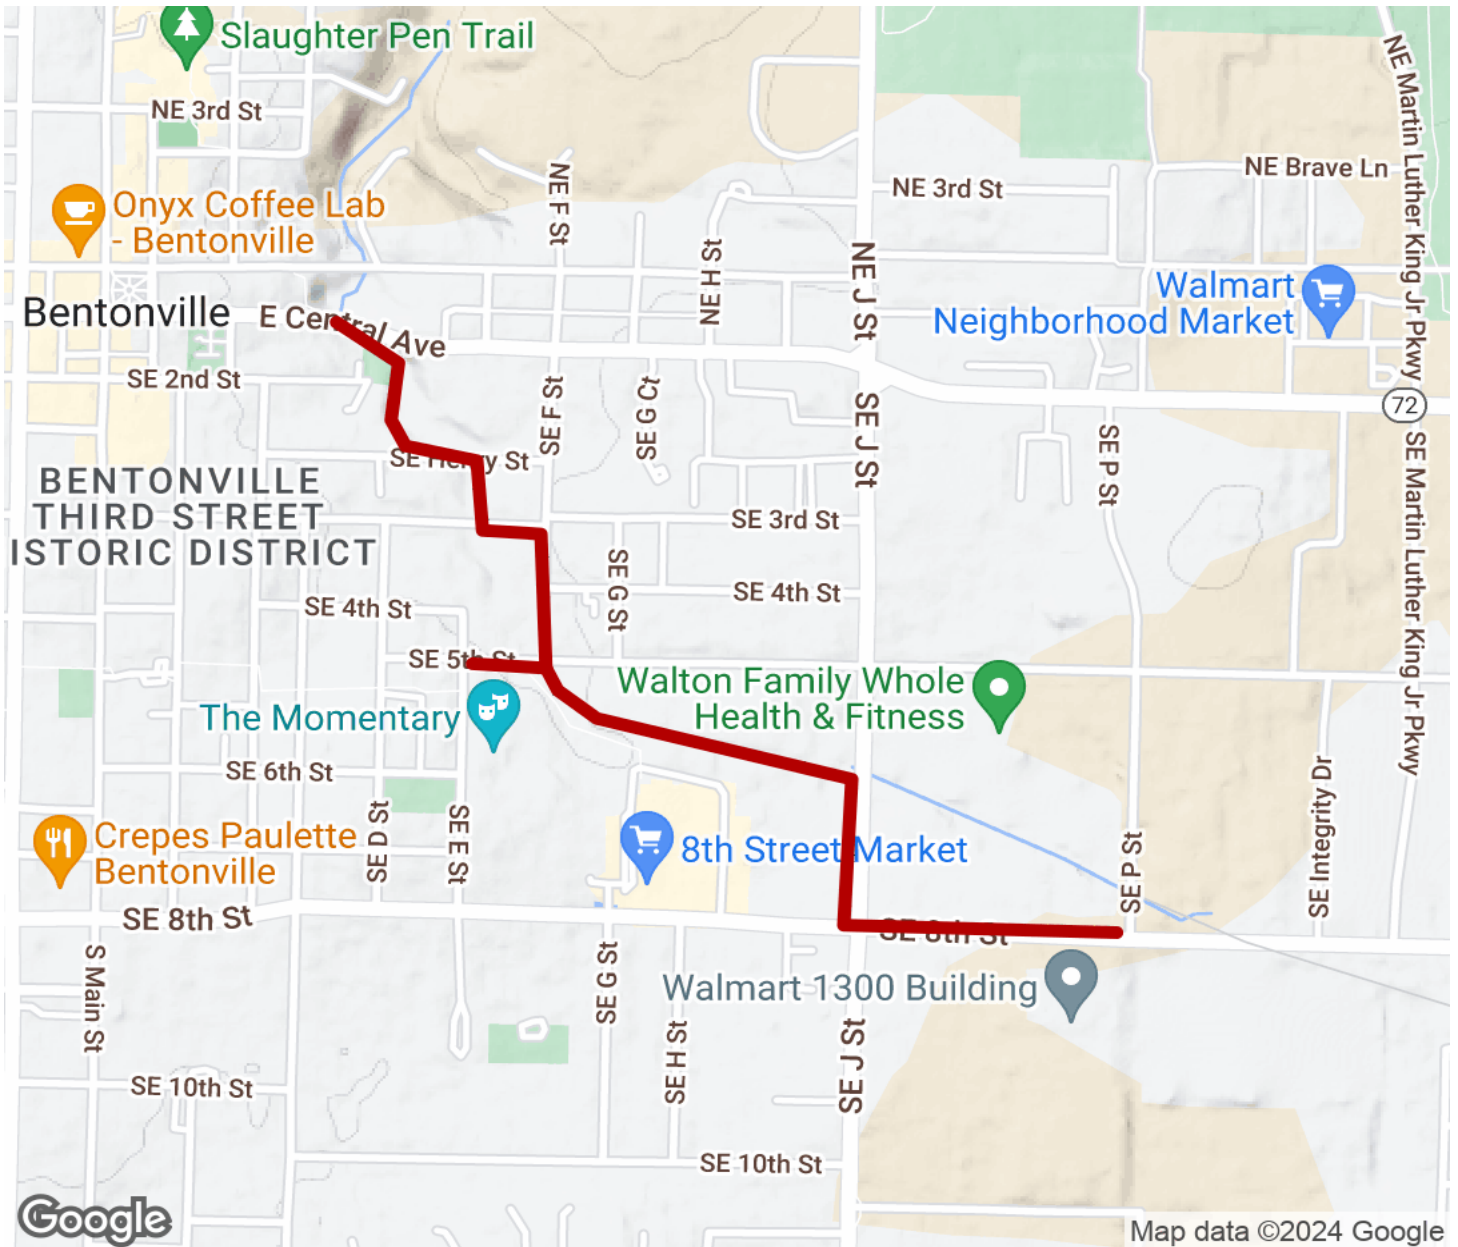

Town Branch Trail (Bentonville)

Arkansas

Trailhead

Restroom

Parking

Water Fountain

Tunnel

TrailLink
by Rails-to-Trails Conservancy

TrailLink.com