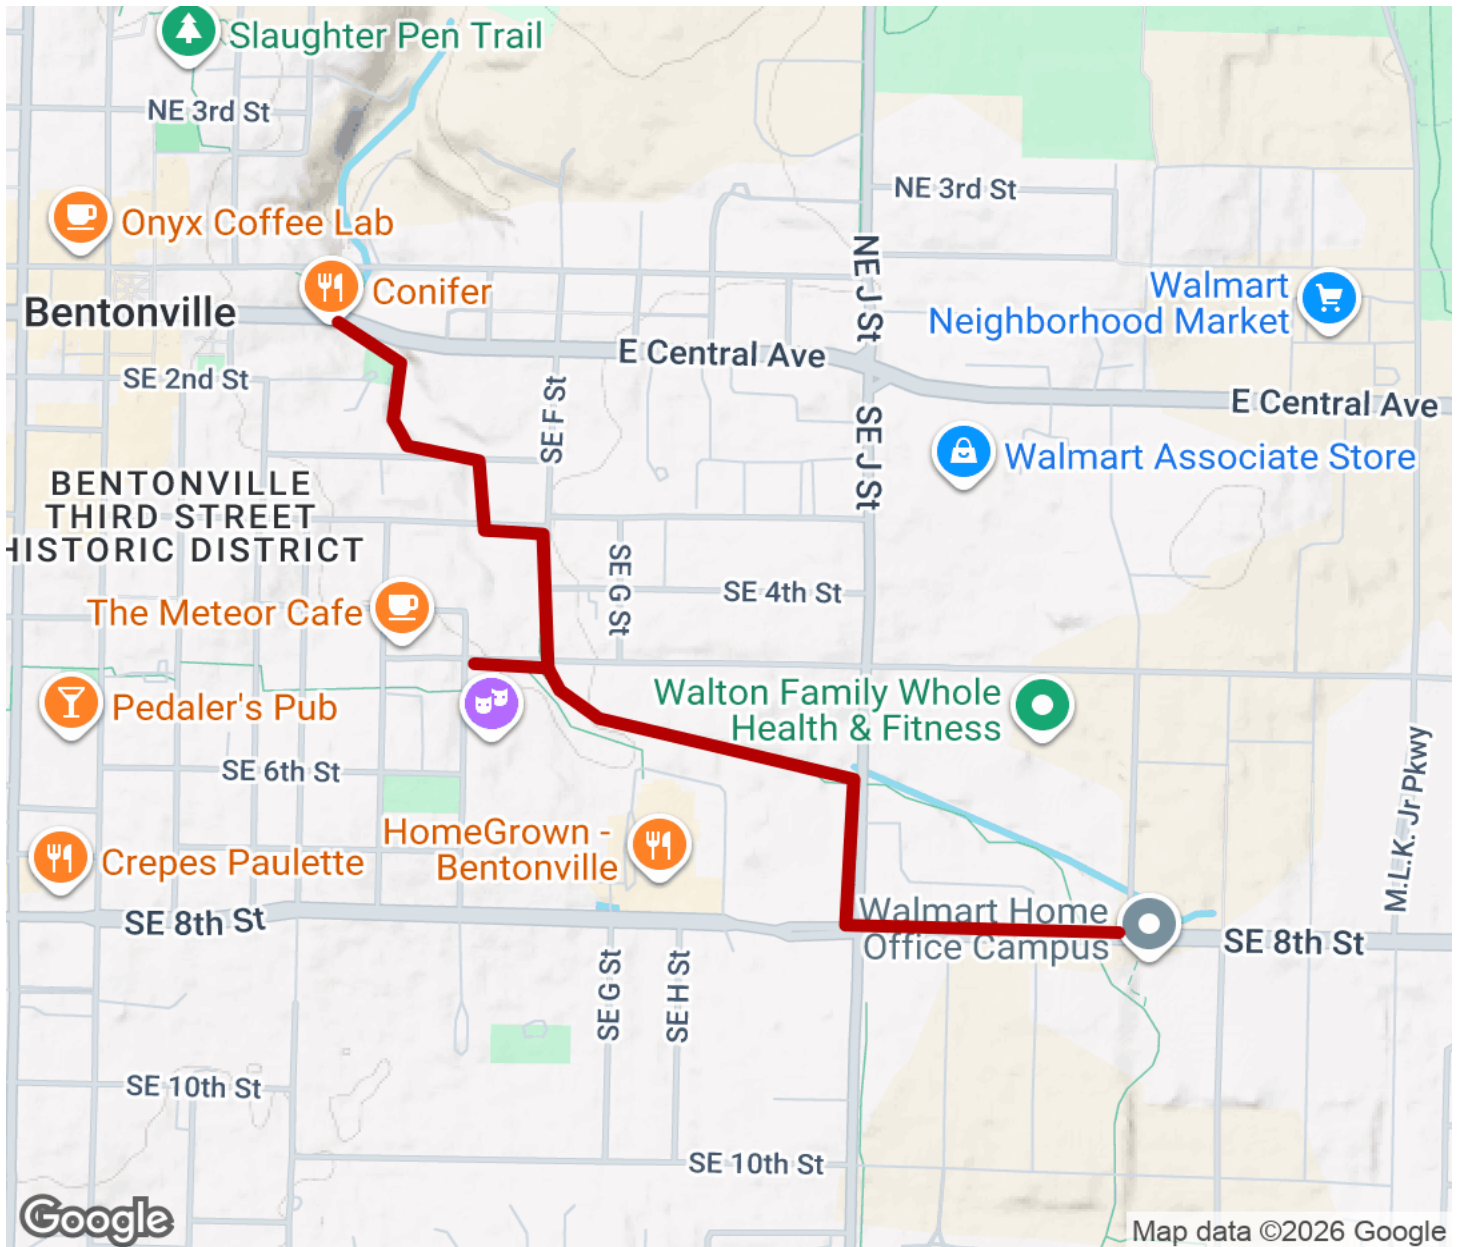

Town Branch Trail (Bentonville)

Arkansas

Trailhead

Restroom

Parking

Water Fountain

Tunnel

TrailLink
by Rails-to-Trails Conservancy

TrailLink.com