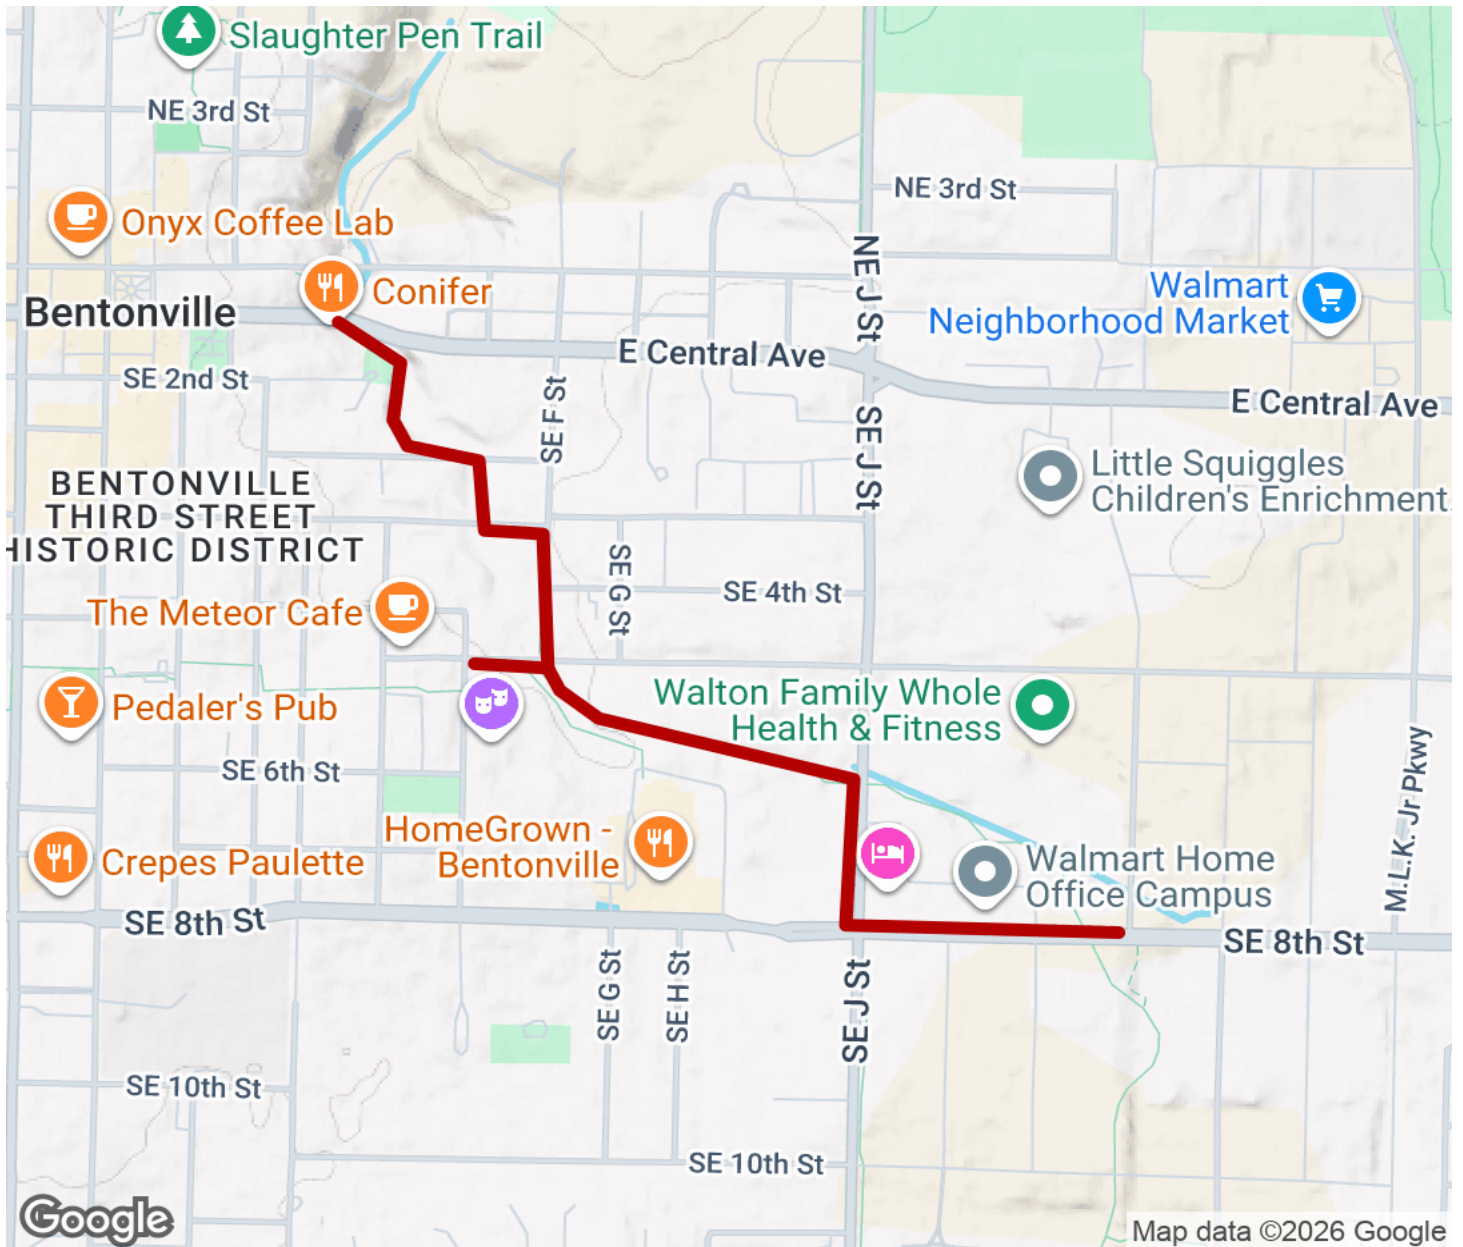

Town Branch Trail (Bentonville)

Arkansas

Trailhead

Restroom

Parking

Water Fountain

Tunnel

TrailLink
by Rails-to-Trails Conservancy

[TrailLink.com](https://www.TrailLink.com)