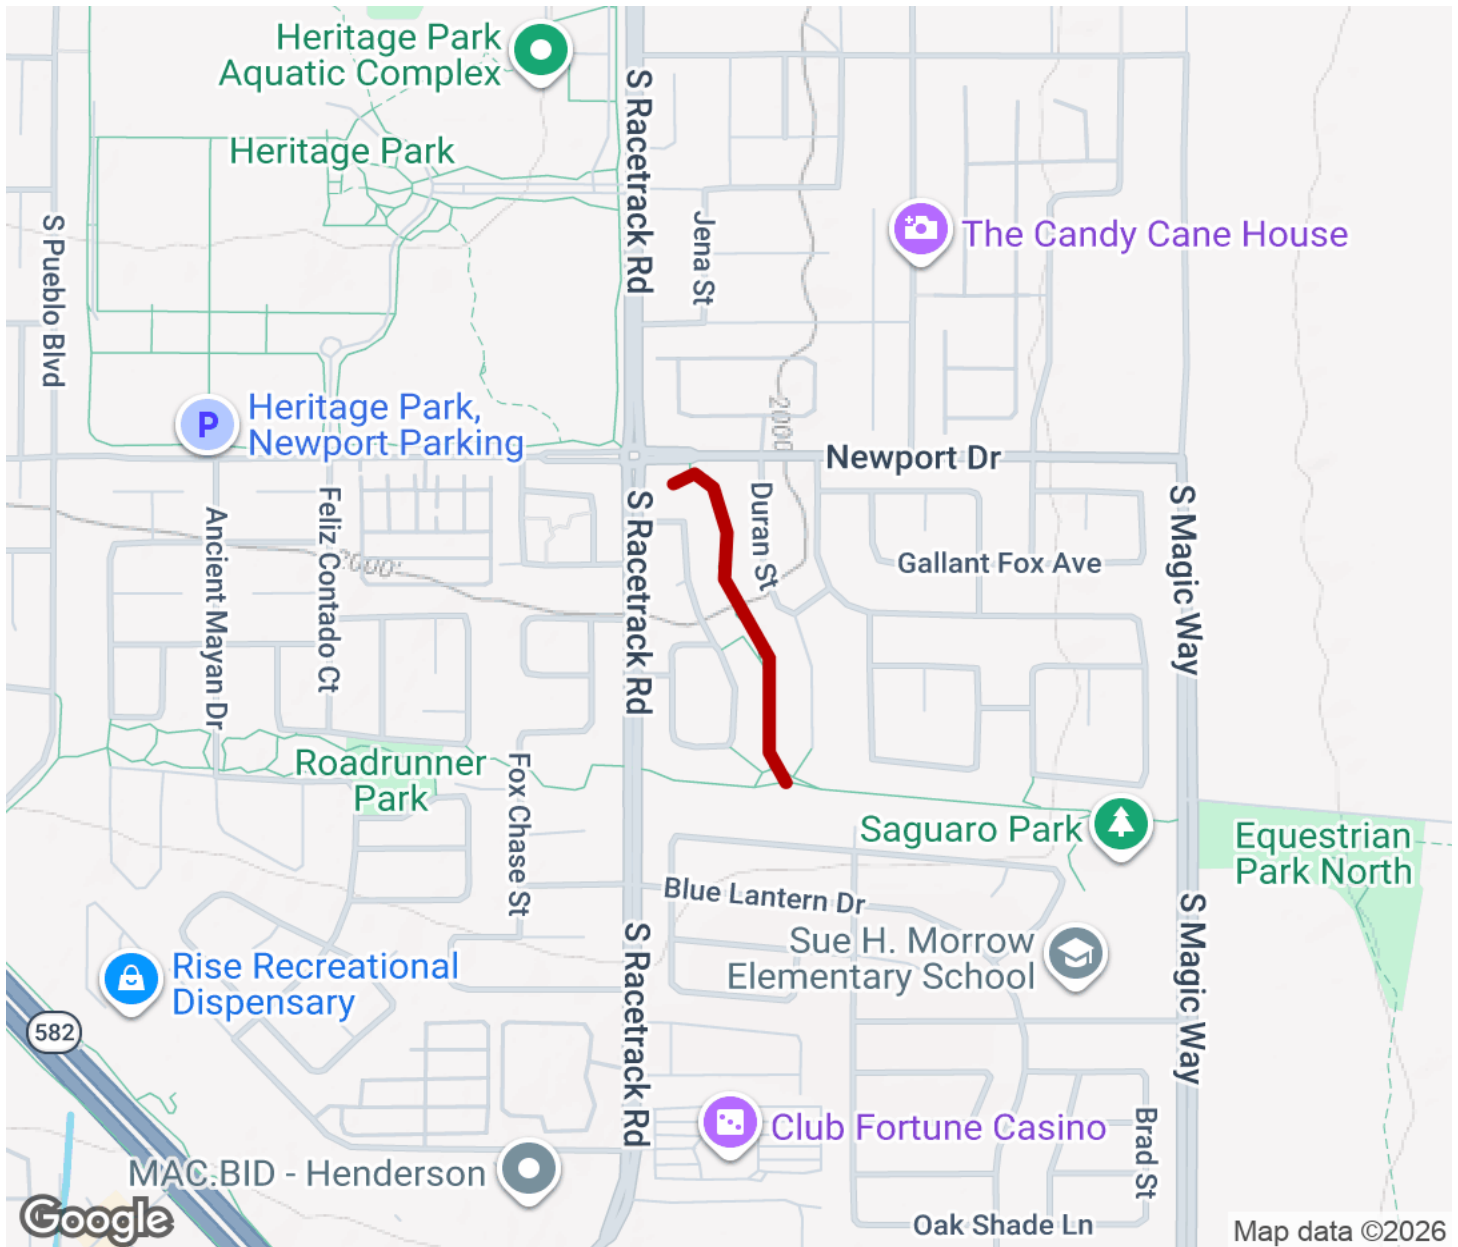

Downs 5 Trail

Nevada

Trailhead

Restroom

Parking

Water Fountain

Tunnel

TrailLink
by Rails-to-Trails Conservancy

TrailLink.com