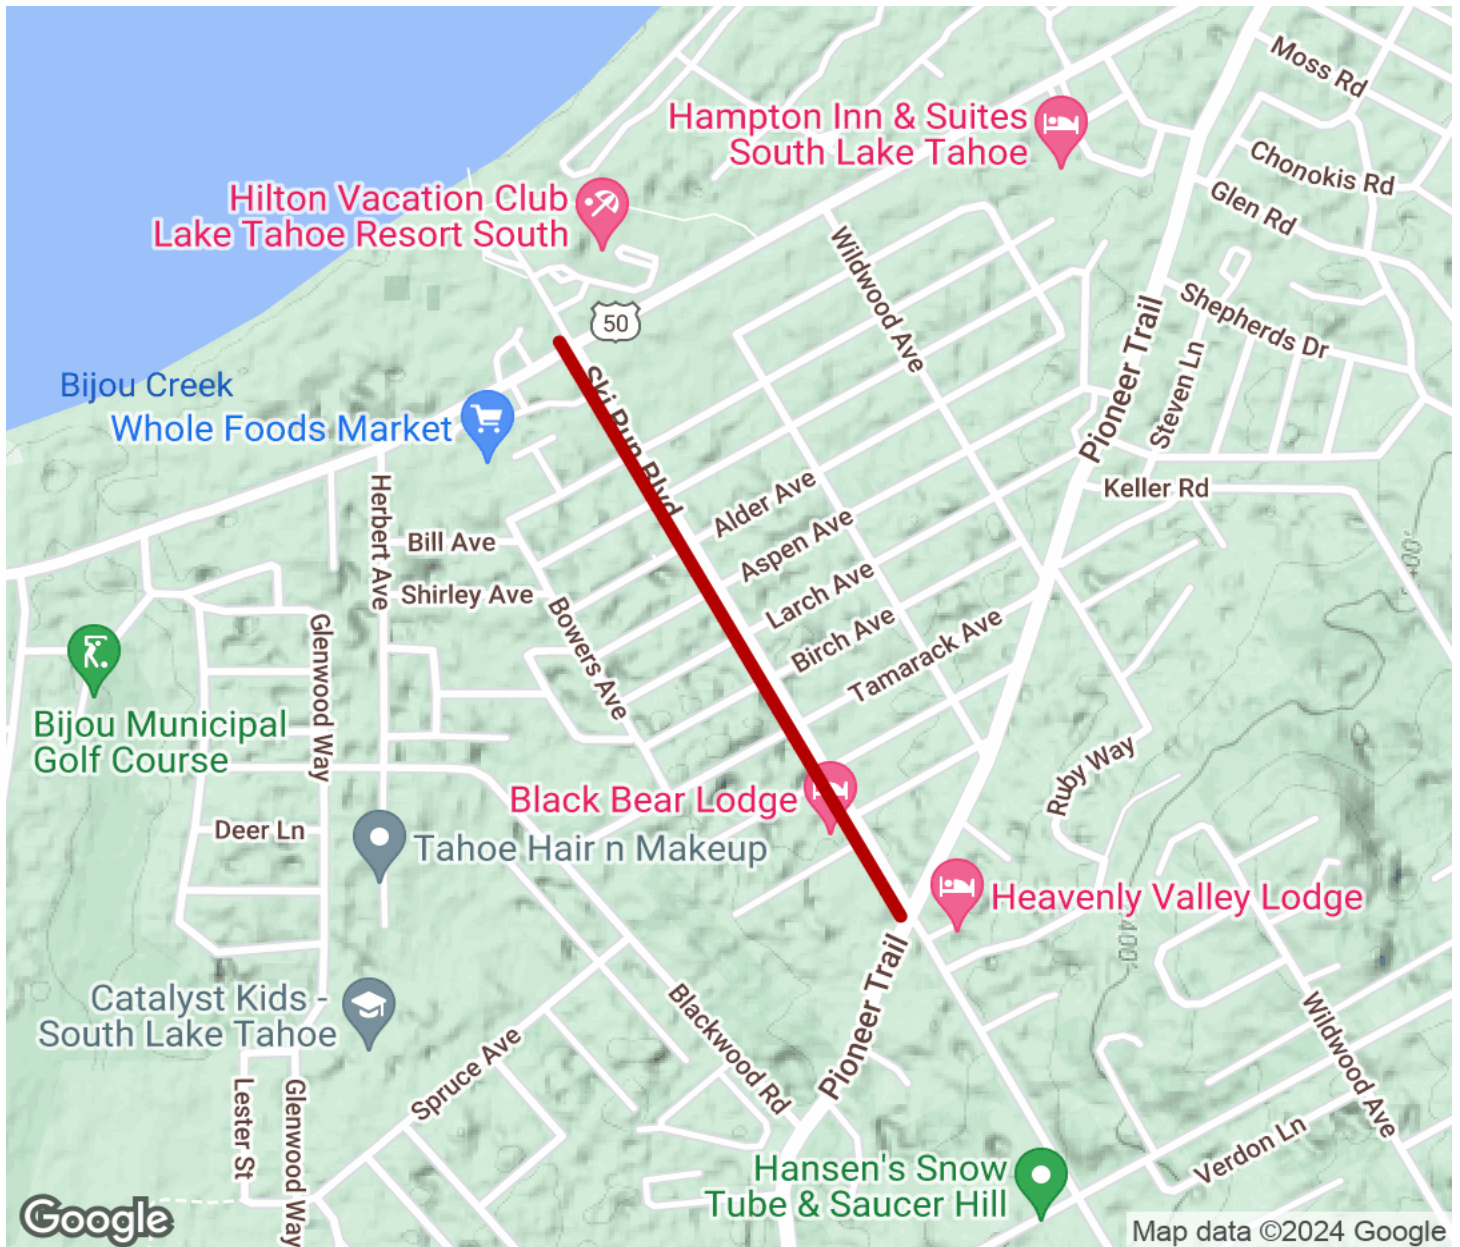

Ski Run Bike Trail

California

Trailhead

Restroom

Parking

Water Fountain

Tunnel

TrailLink
by Rails-to-Trails Conservancy

TrailLink.com