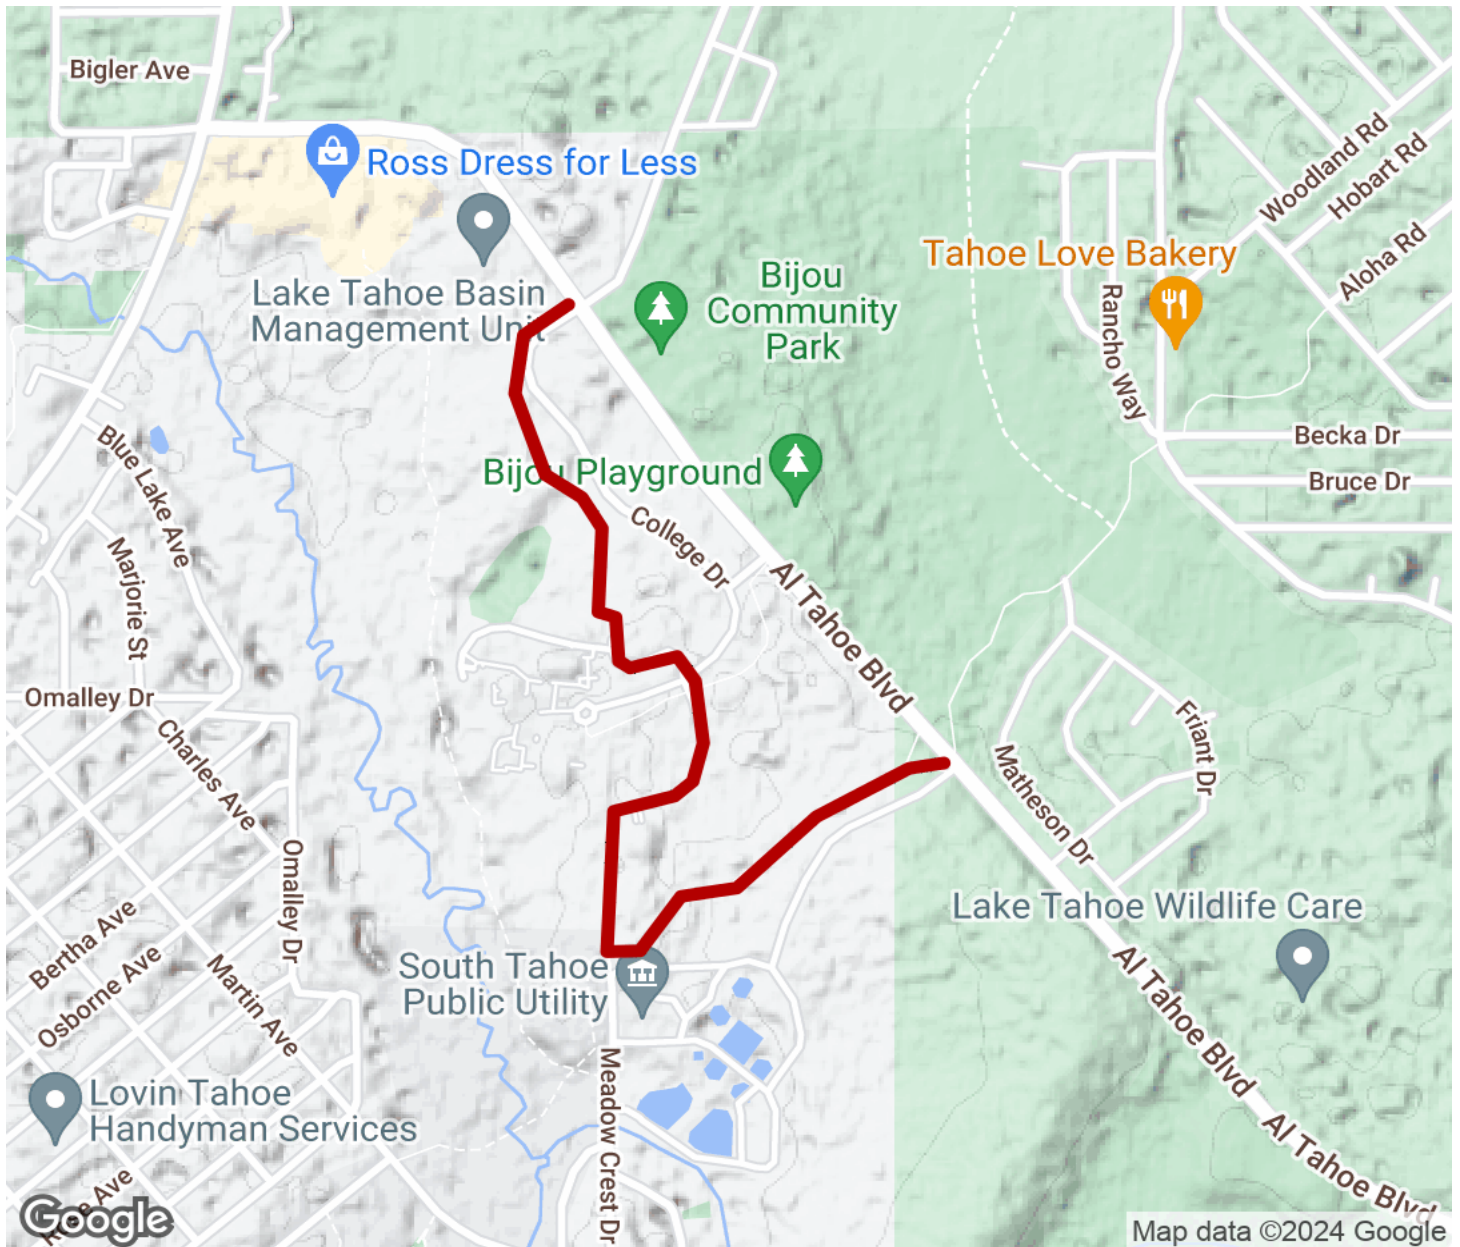

Lake Tahoe Community College Bike Path

California

Trailhead

Restroom

Parking

Water Fountain

Tunnel

TrailLink
by Rails-to-Trails Conservancy

TrailLink.com