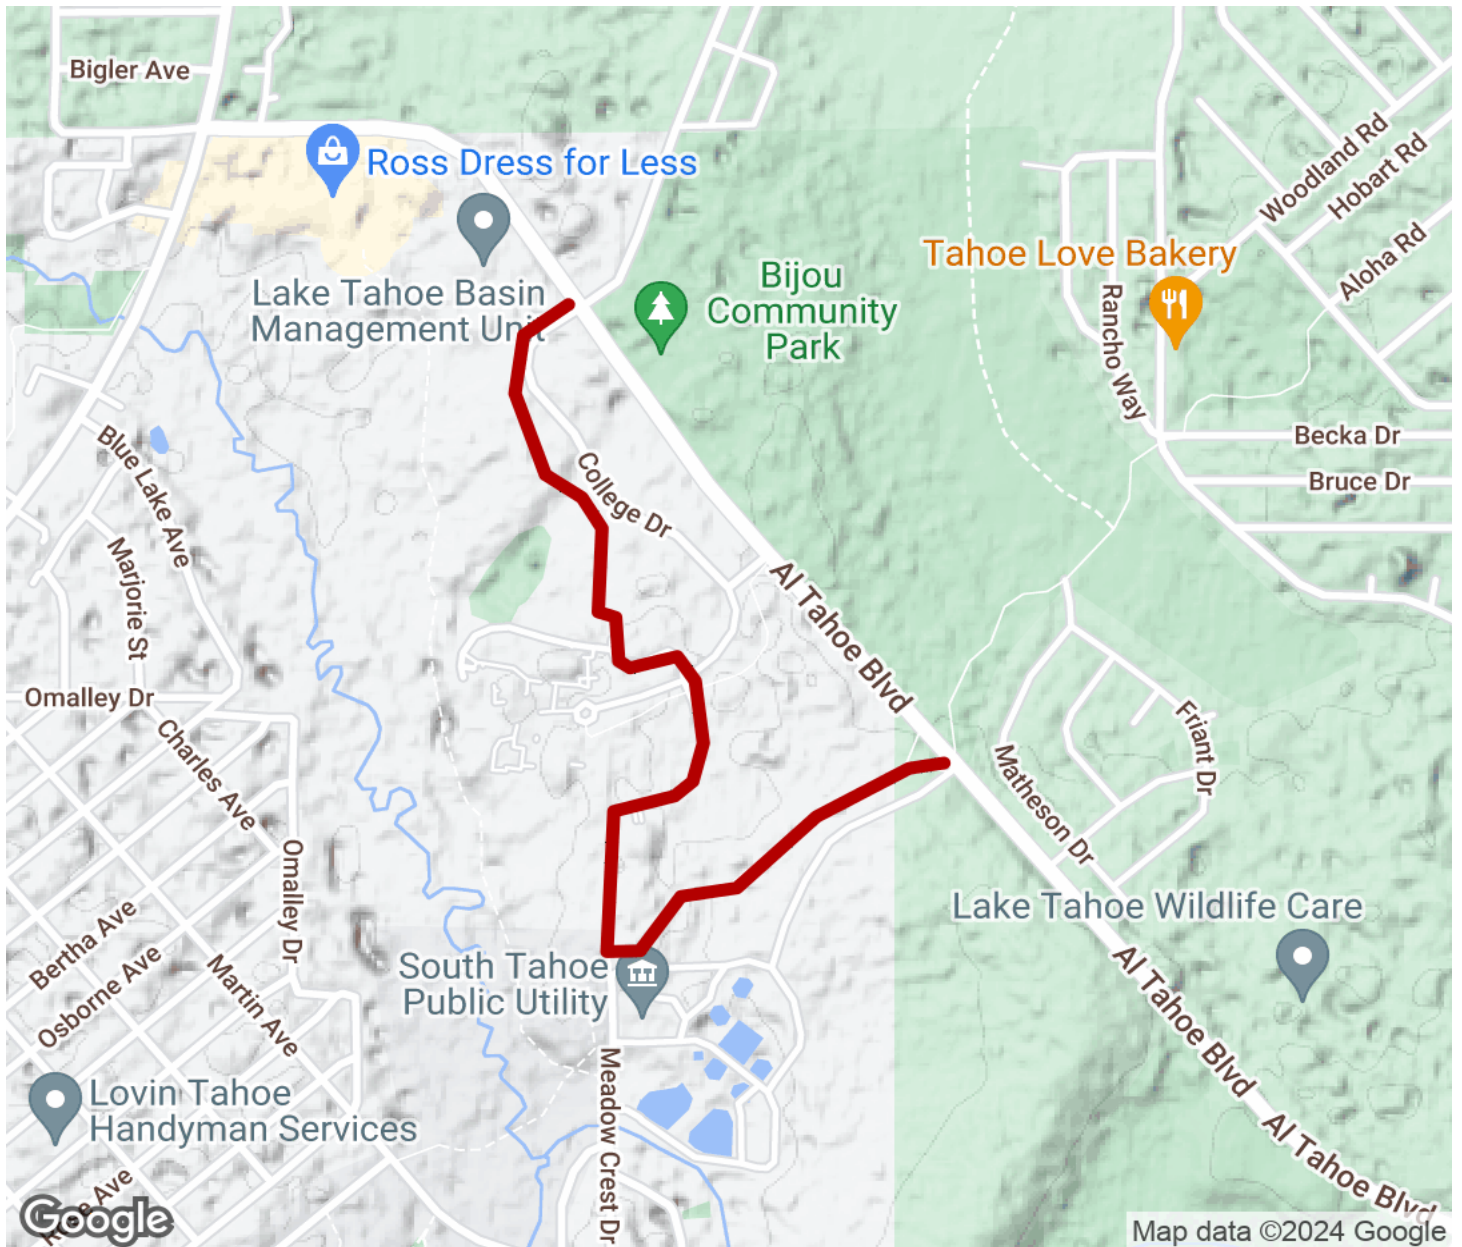

Lake Tahoe Community College Bike Path

California

Trailhead

Restroom

Parking

Water Fountain

Tunnel

TrailLink
by Rails-to-Trails Conservancy

TrailLink.com