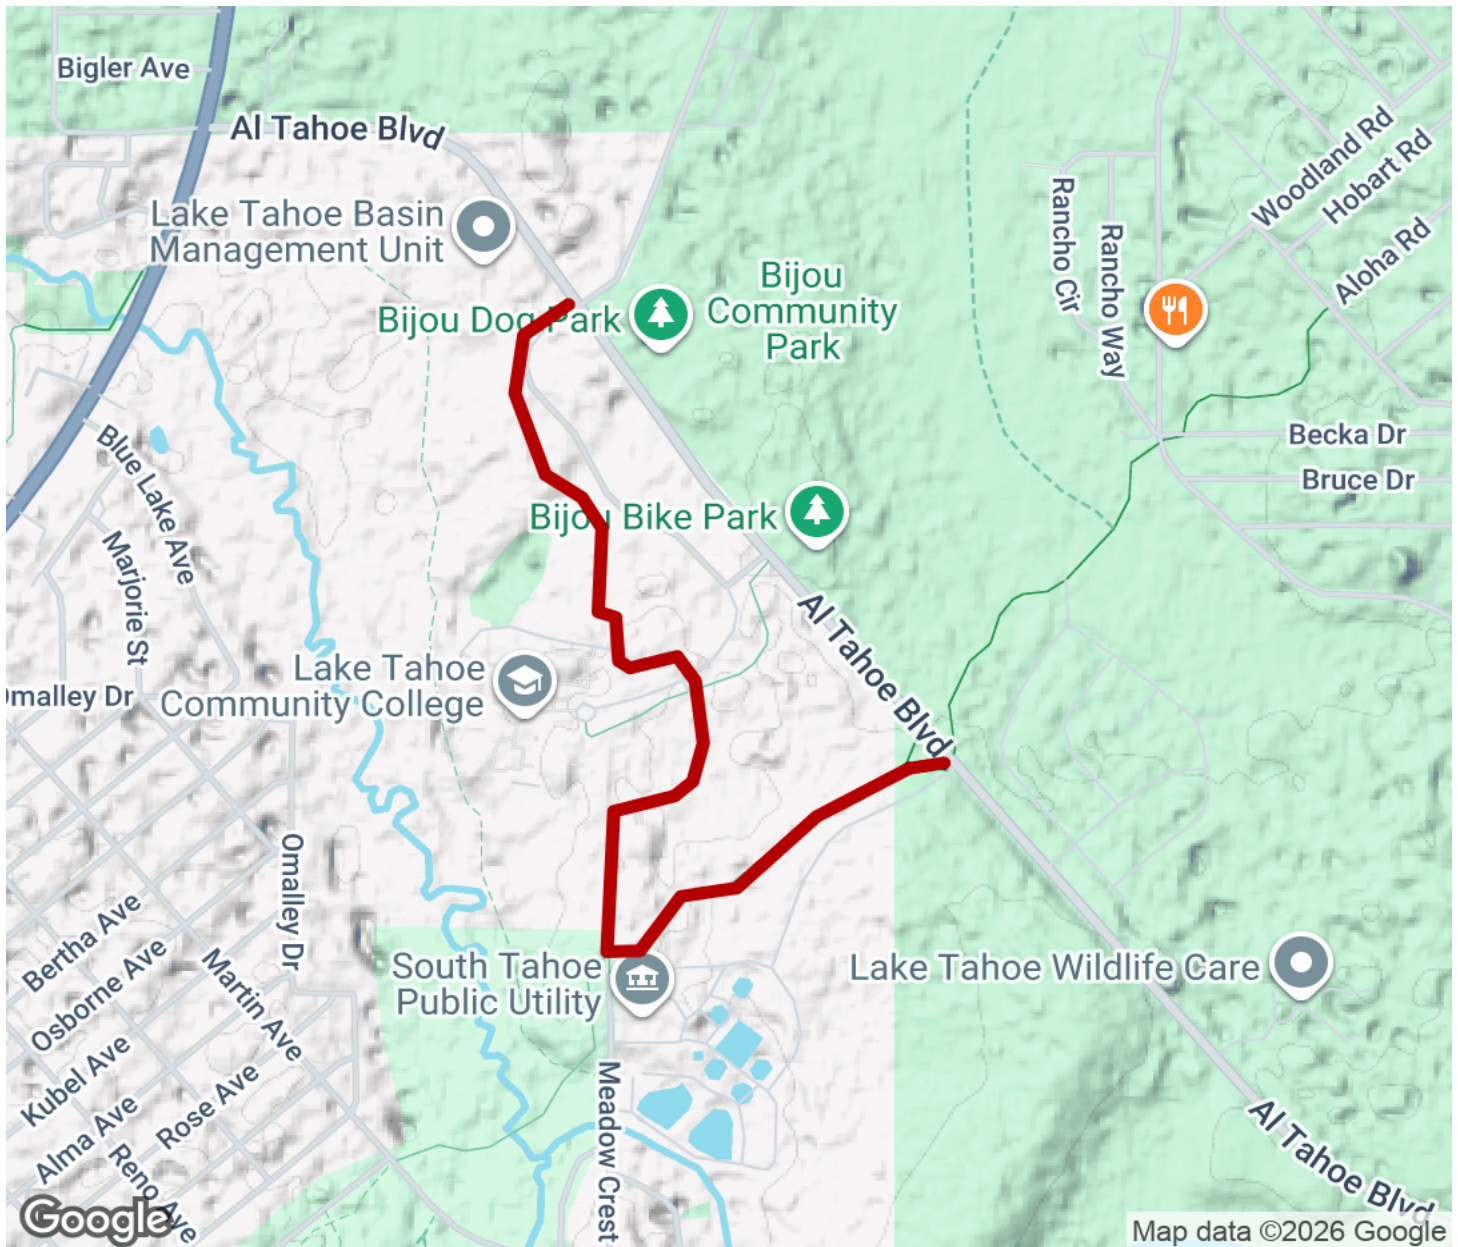

Lake Tahoe Community College Bike Path

California

Trailhead

Restroom

Parking

Water Fountain

Tunnel

TrailLink
by Rails-to-Trails Conservancy

TrailLink.com