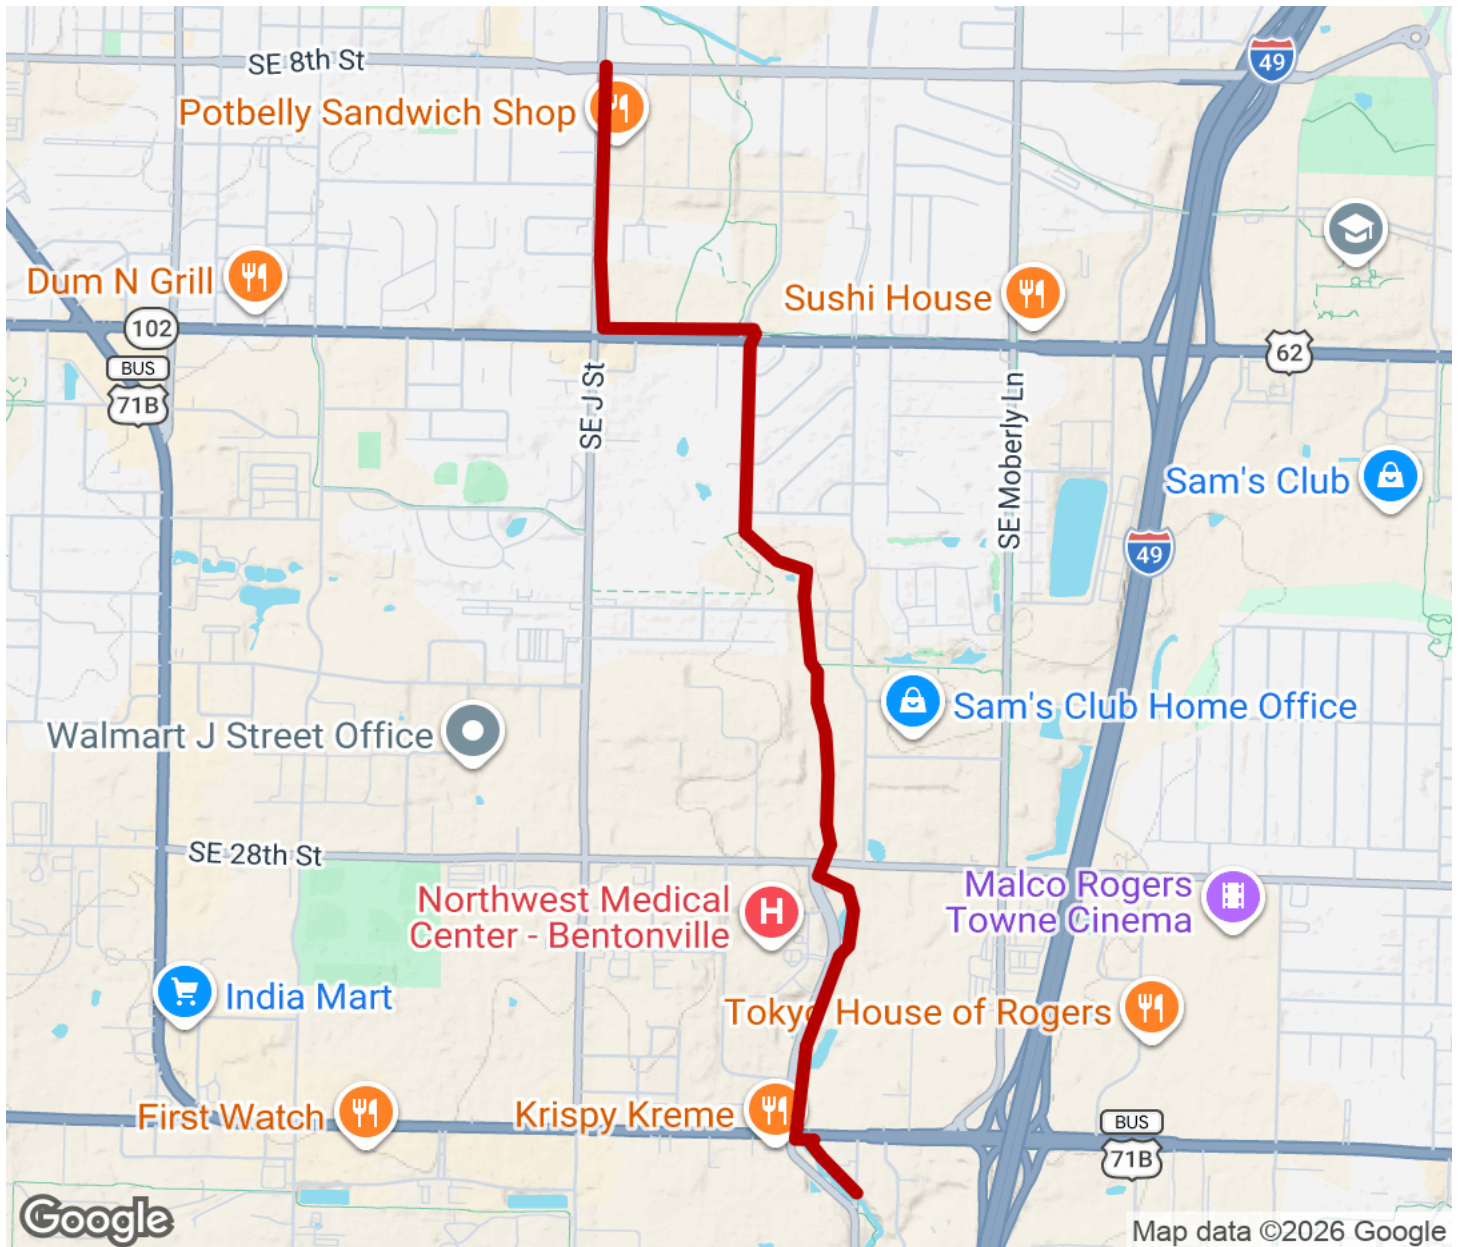

South Bentonville Trail

Arkansas

Trailhead

Restroom

Parking

Water Fountain

Tunnel

TrailLink
by Rails-to-Trails Conservancy

TrailLink.com