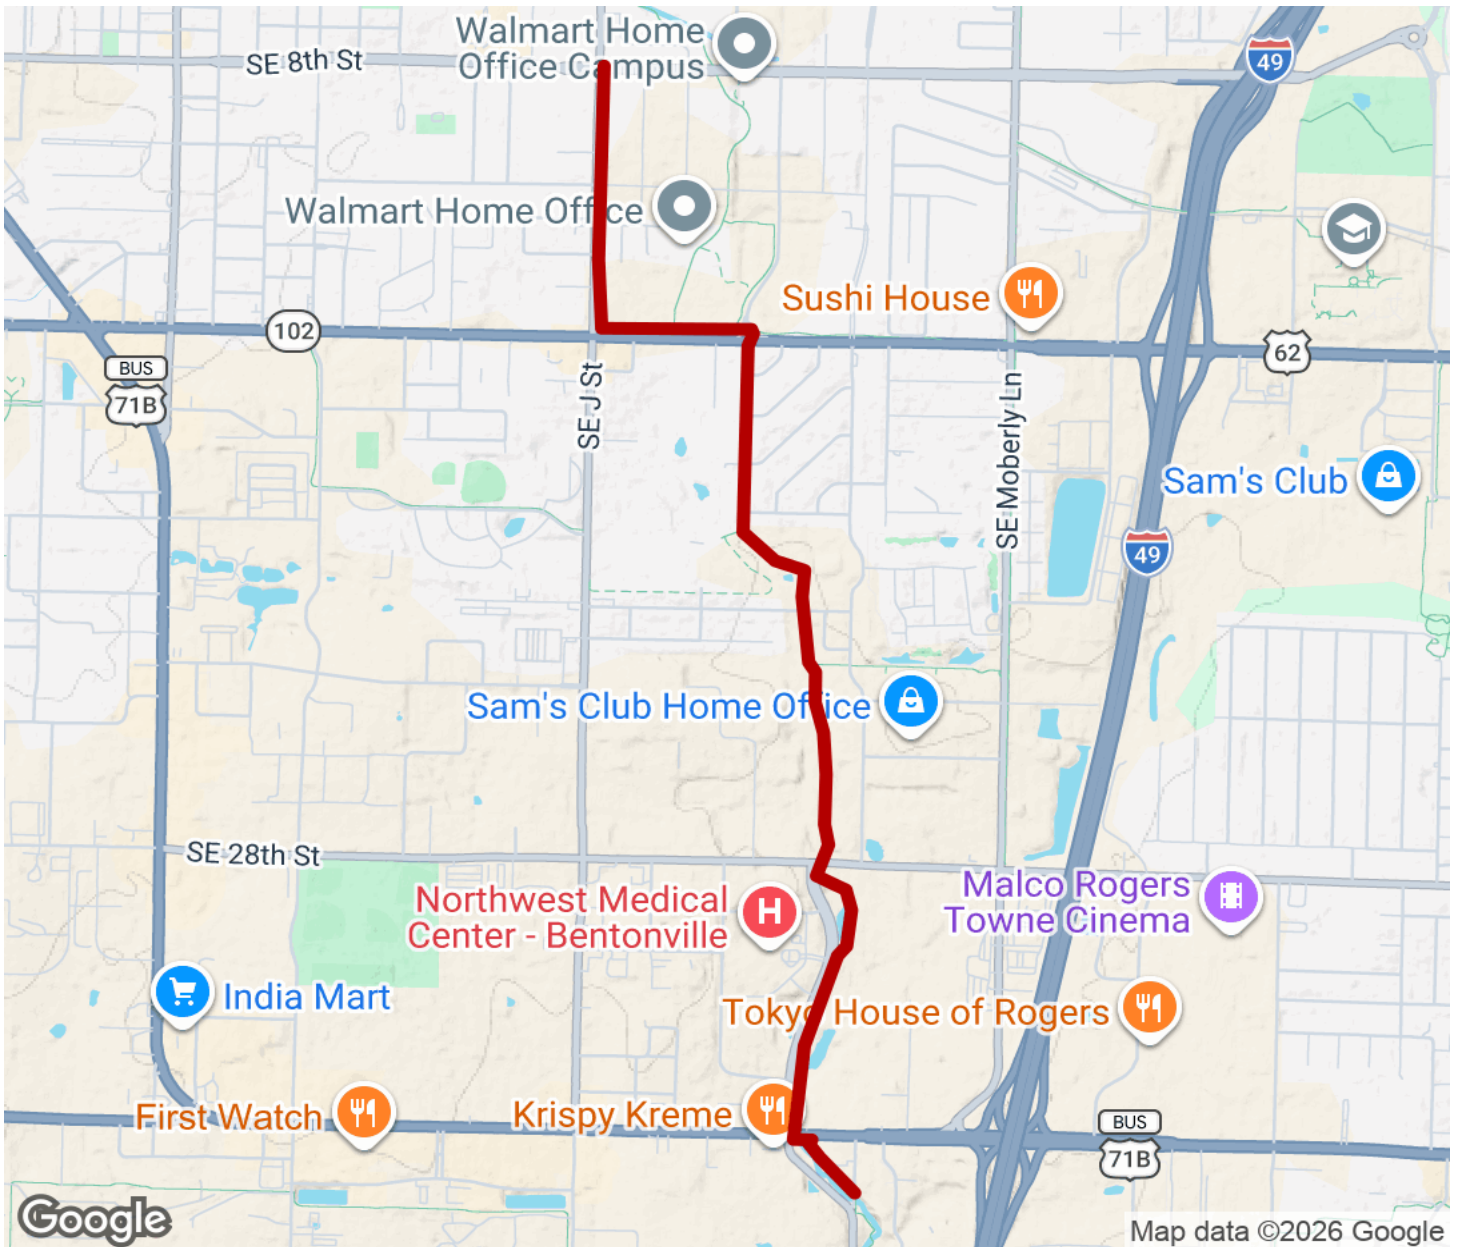

South Bentonville Trail

Arkansas

Trailhead

Restroom

Parking

Water Fountain

Tunnel

TrailLink
by Rails-to-Trails Conservancy

TrailLink.com