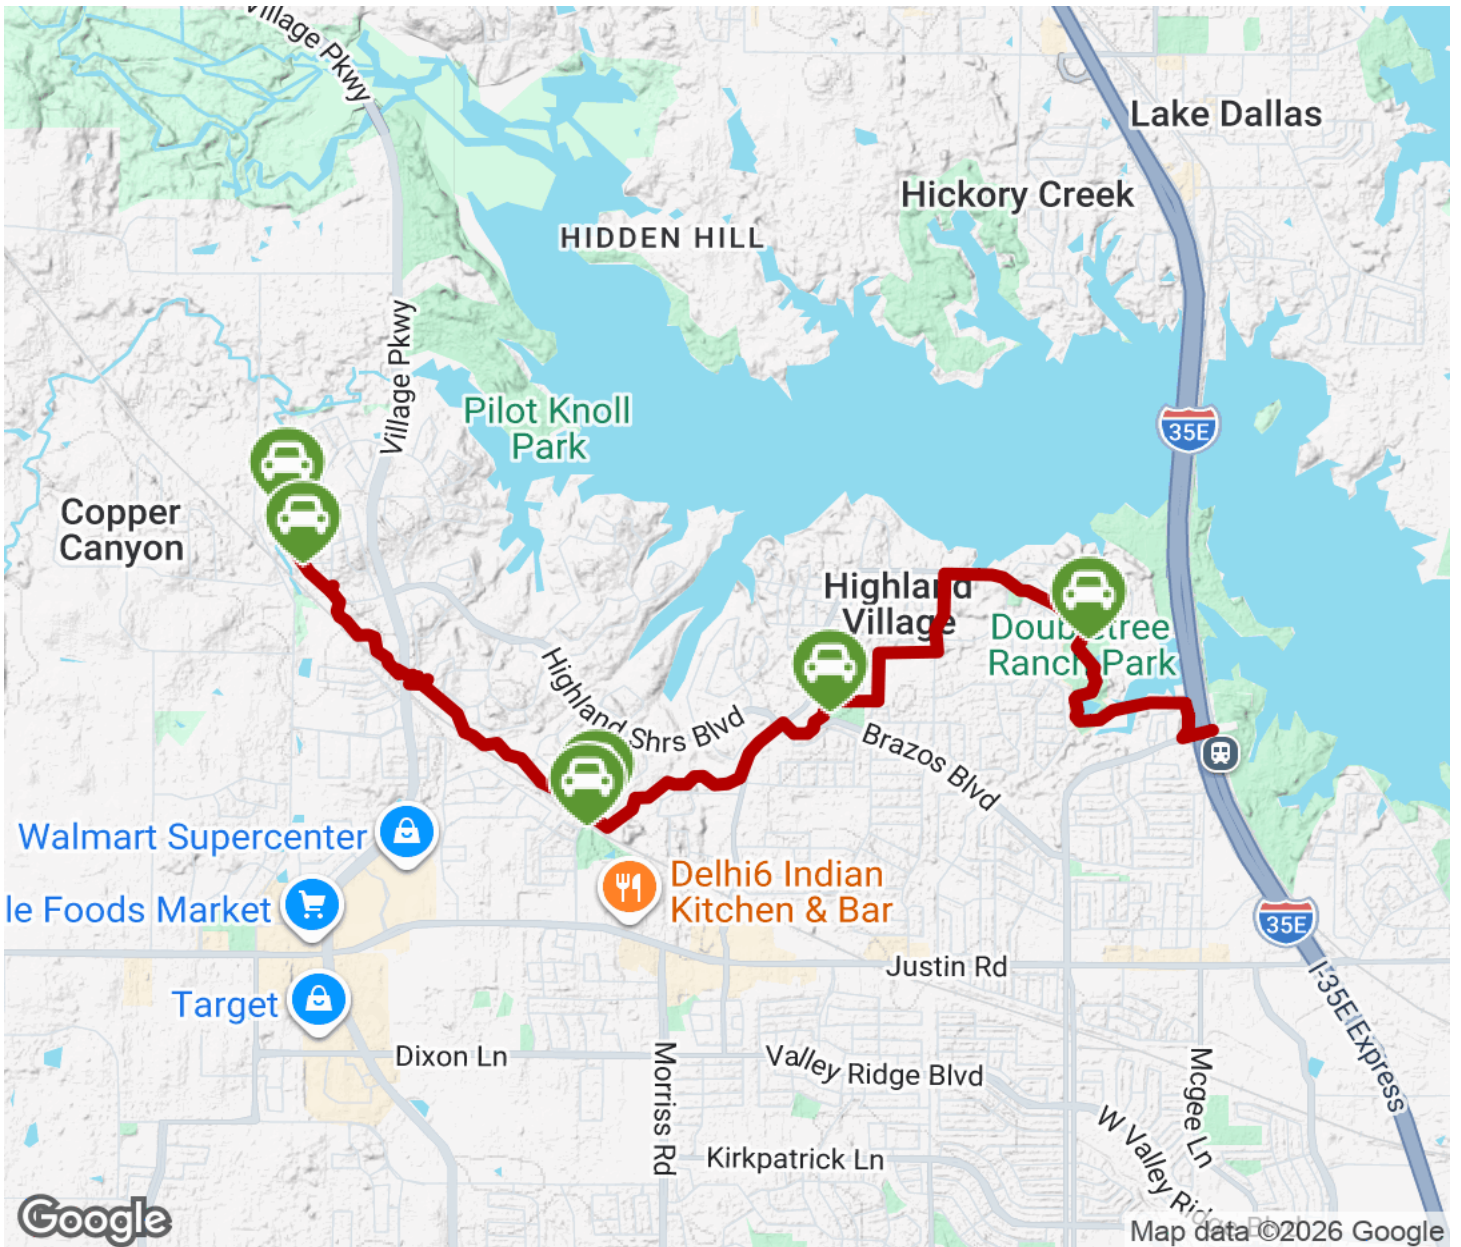

City Trail (Highland Village)

Texas

Trailhead

Restroom

Parking

Water Fountain

Tunnel

TrailLink
by Rails-to-Trails Conservancy

TrailLink.com