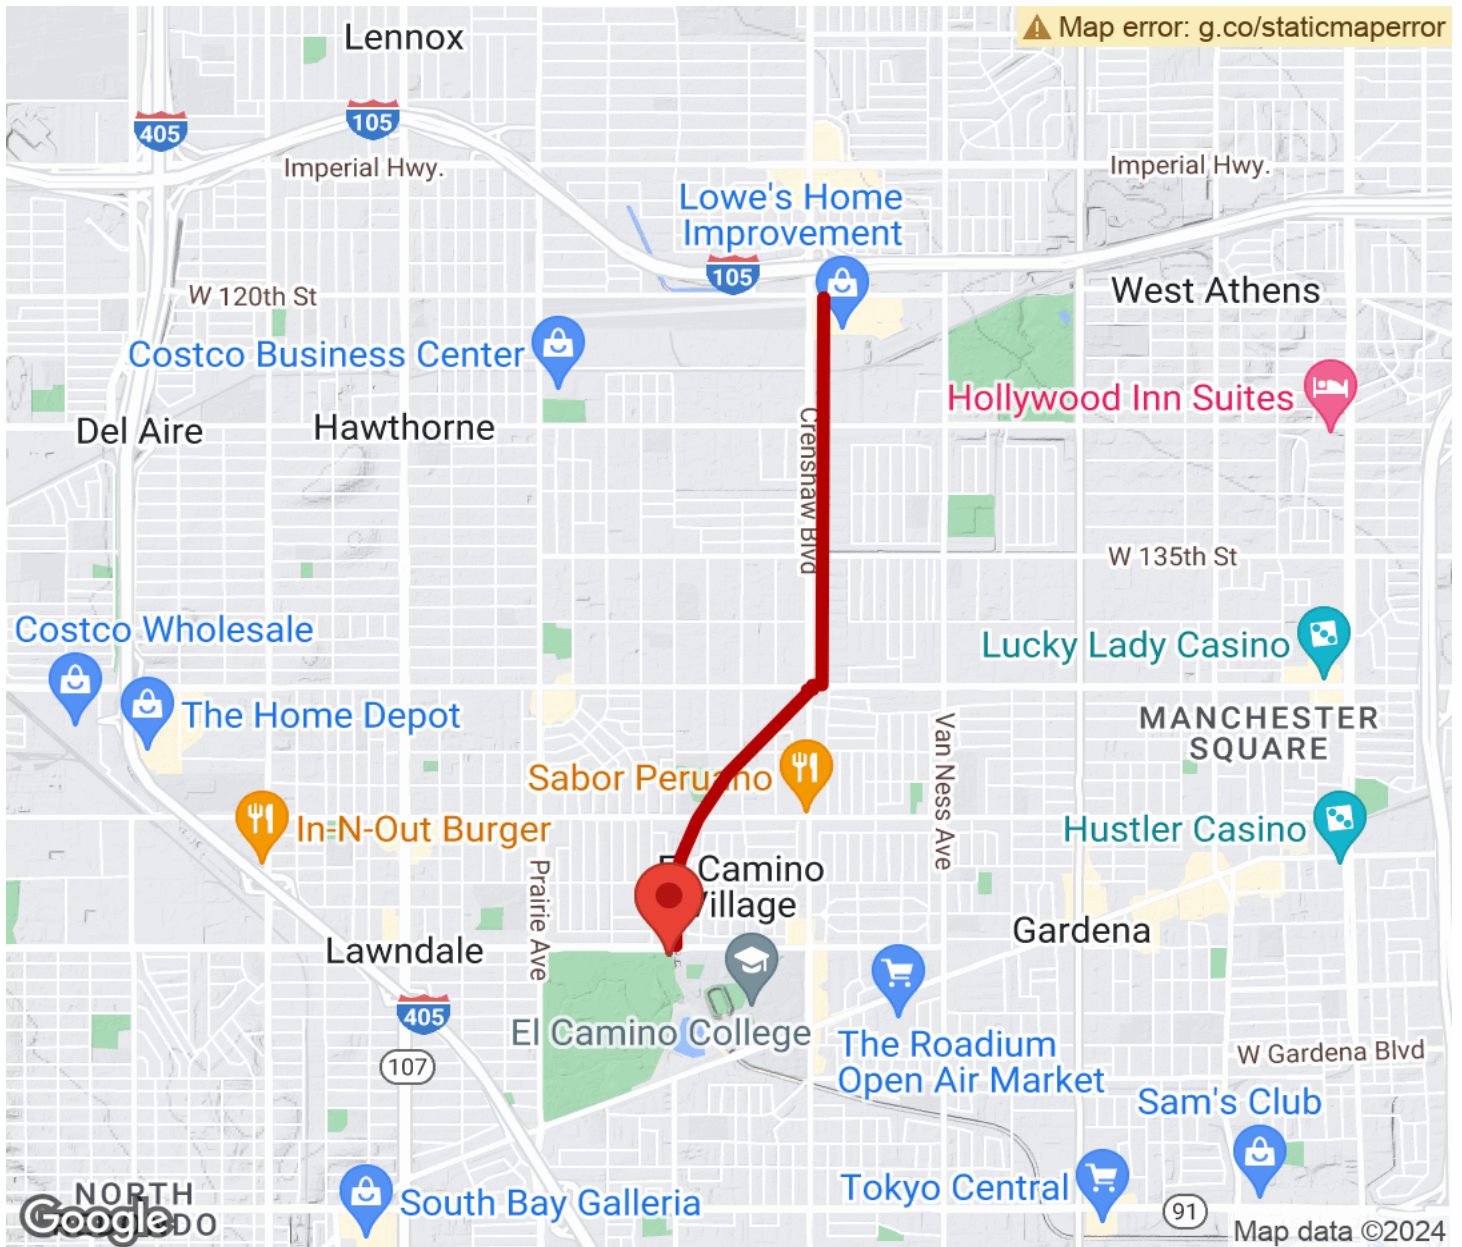

Laguna Dominguez Trail

California

- Trailhead
- Restroom
- Parking
- Water Fountain
- Tunnel