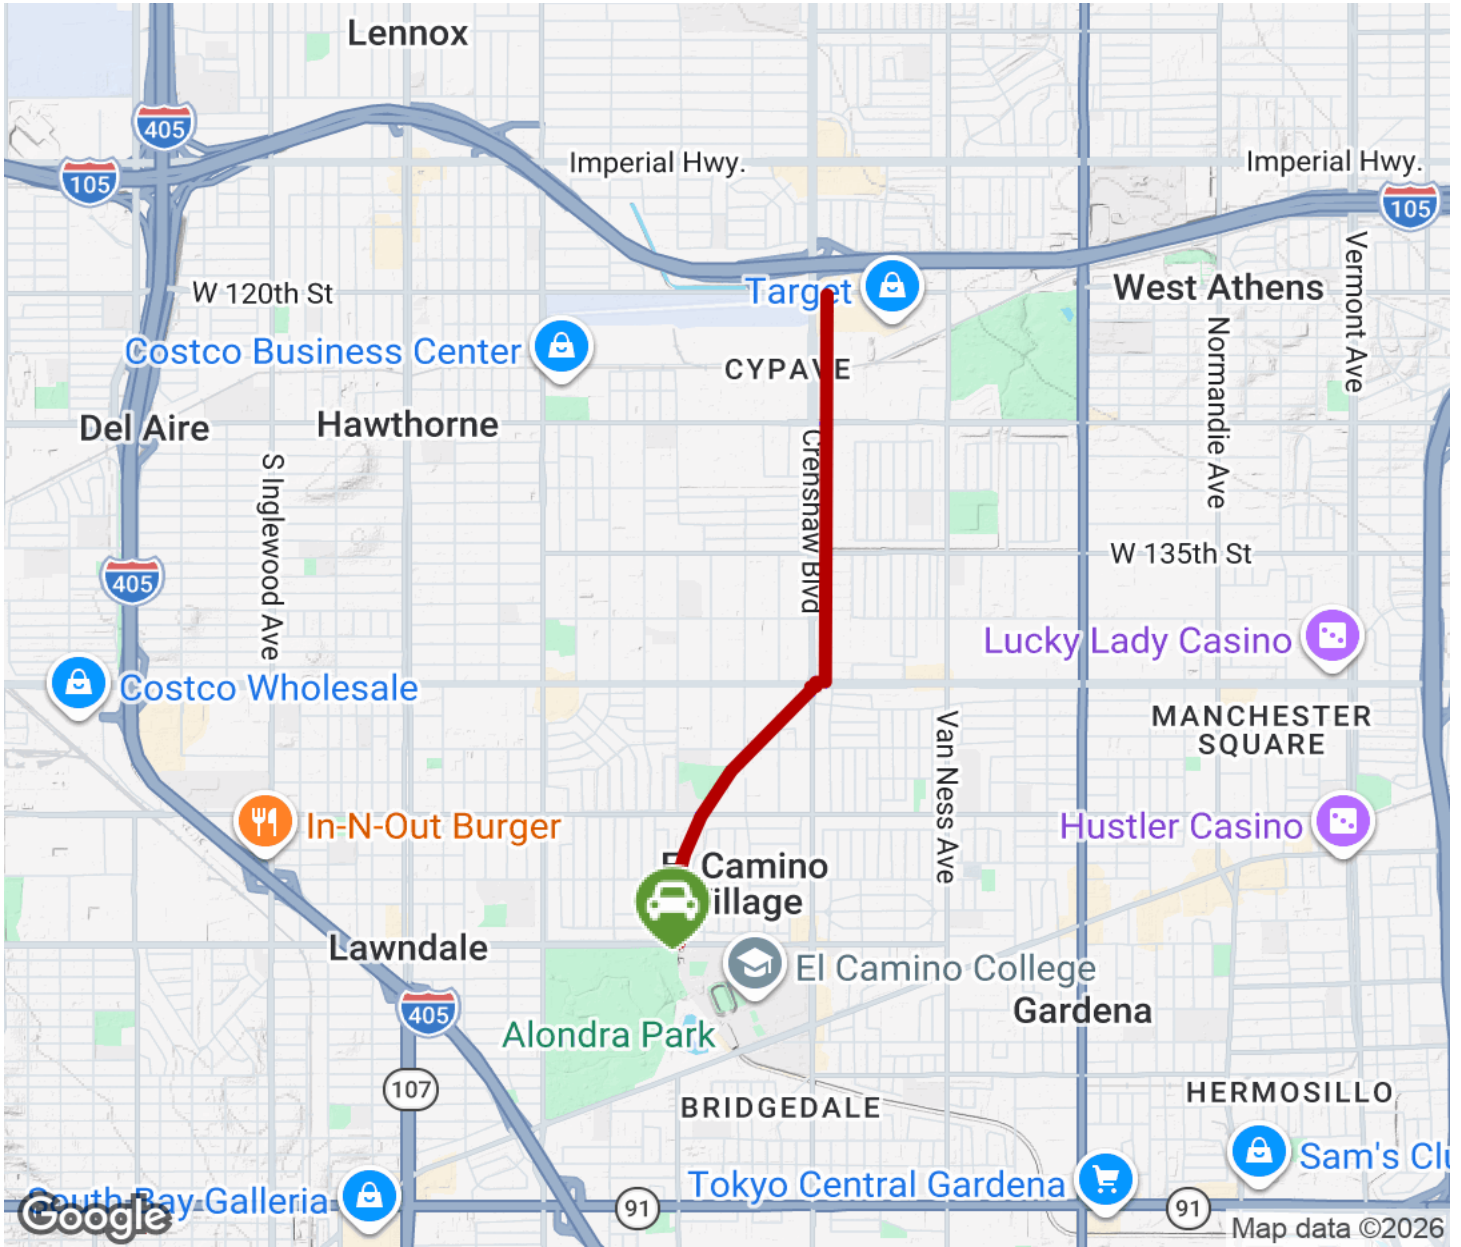

Laguna Dominguez Trail

California

- Trailhead
- Restroom
- Parking
- Water Fountain
- Tunnel