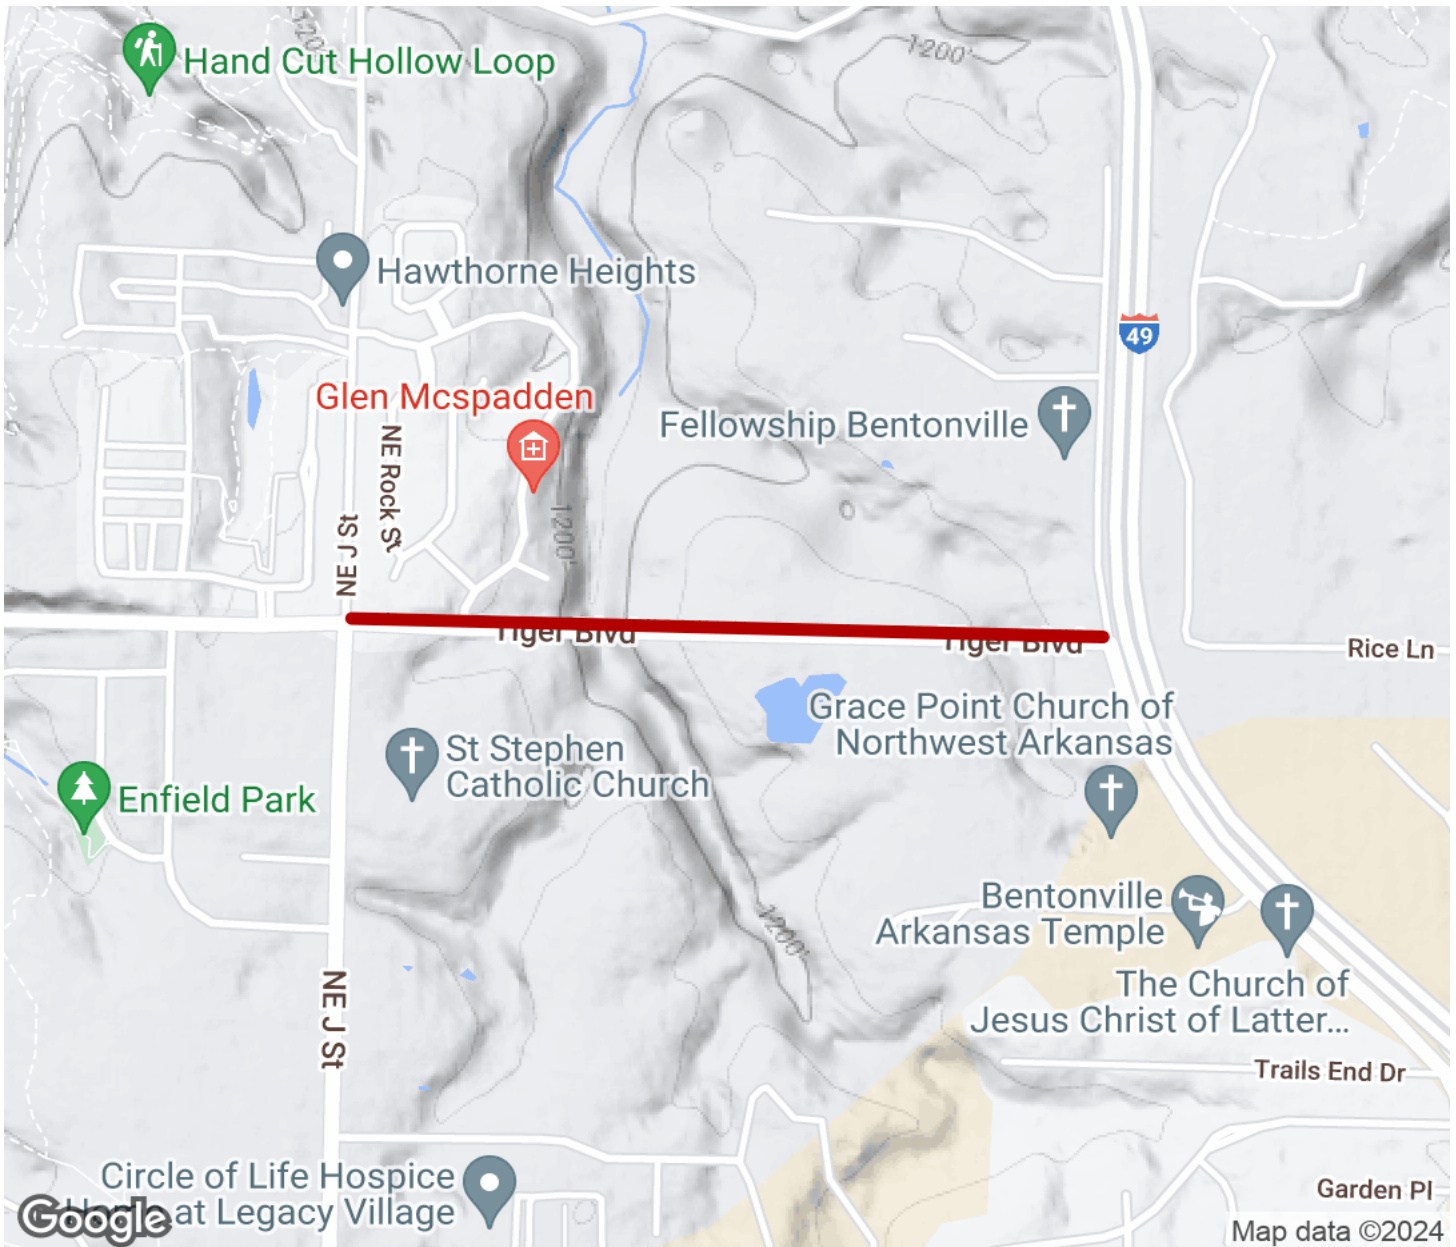

## **Tiger Trail** *Arkansas*

*The Tiger Trail runs on the north side of Tiger Boulevard, providing a link from the J Street Trail to McCollum Drive. A future trail along*

The Tiger Trail runs on the north side of Tiger Boulevard, providing a link from the [J Street Trail](#) to McCollum Drive. A future trail along McCollum Drive, where trail stubs now tease users, will substantially increase the utility of the sidepath.

# Tiger Trail

Arkansas

**States:** Arkansas

**Counties:** Benton

Length: 0.7miles

**Trail end points:** J Street Trail at NE J St. and Tiger Blvd. to McCollum Dr. and Tiger Blvd.

**Trail surfaces:** Concrete

## Parking & Trail Access

There are no parking areas for the Tiger Trail. The trail can be accessed from NE J Street and the adjacent J Street Trail, as well as from McCollum Drive and NE Chapel Hill Drive.

# Tiger Trail

Arkansas

Trailhead

Restroom

Parking

Water Fountain

Tunnel