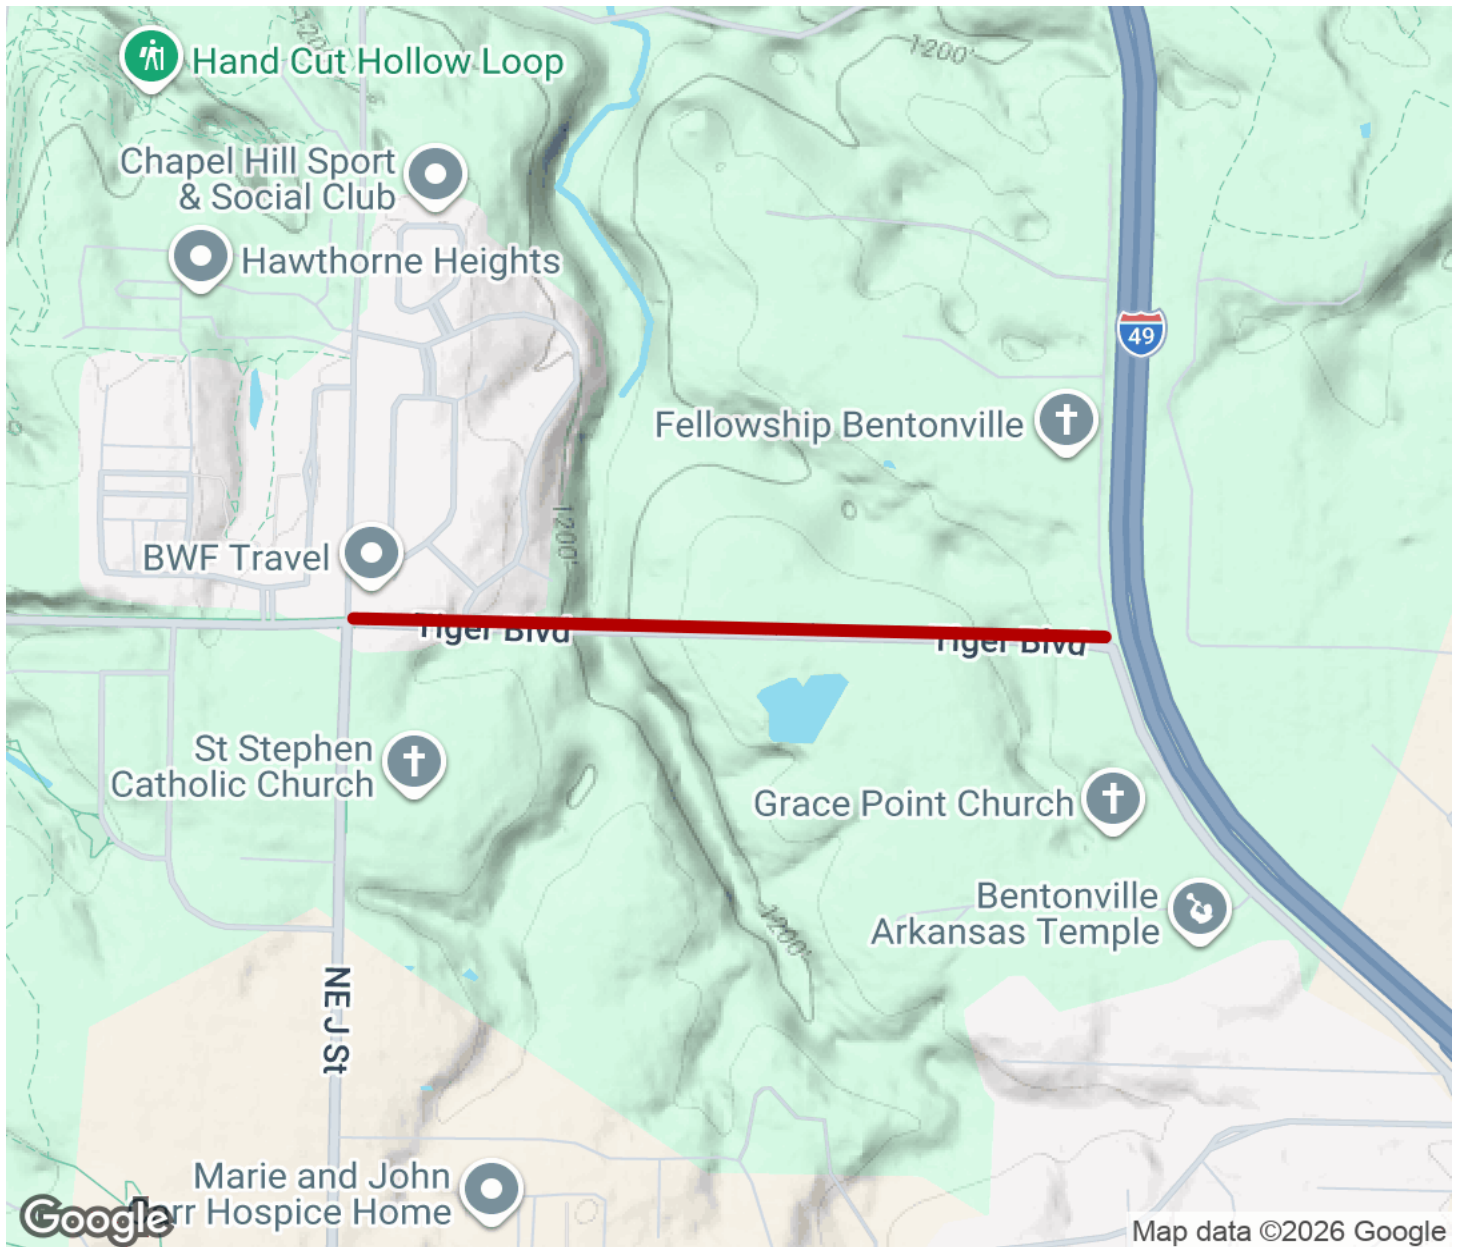

2026

TrailLink Unlimited

Guides

Tiger Trail

Arkansas

Tiger Trail *Arkansas*

The Tiger Trail runs on the north side of Tiger Boulevard, providing a link from the [J Street Trail](#) to McCollum Drive. A future trail along

The Tiger Trail runs on the north side of Tiger Boulevard, providing a link from the [J Street Trail](#) to McCollum Drive. A future trail along McCollum Drive, where trail stubs now tease users, will substantially increase the utility of the sidepath.

Trail activities: Bike, Inline

Skating, Walking, Wheelchair Accessible

Parking & Trail Access

There are no parking areas for the Tiger Trail. The trail can be accessed from NE J Street and the adjacent J Street Trail, as well as from McCollum Drive and NE Chapel Hill Drive.

Tiger Trail

Arkansas

Trailhead

Restroom

Parking

Water Fountain

Tunnel

TrailLink