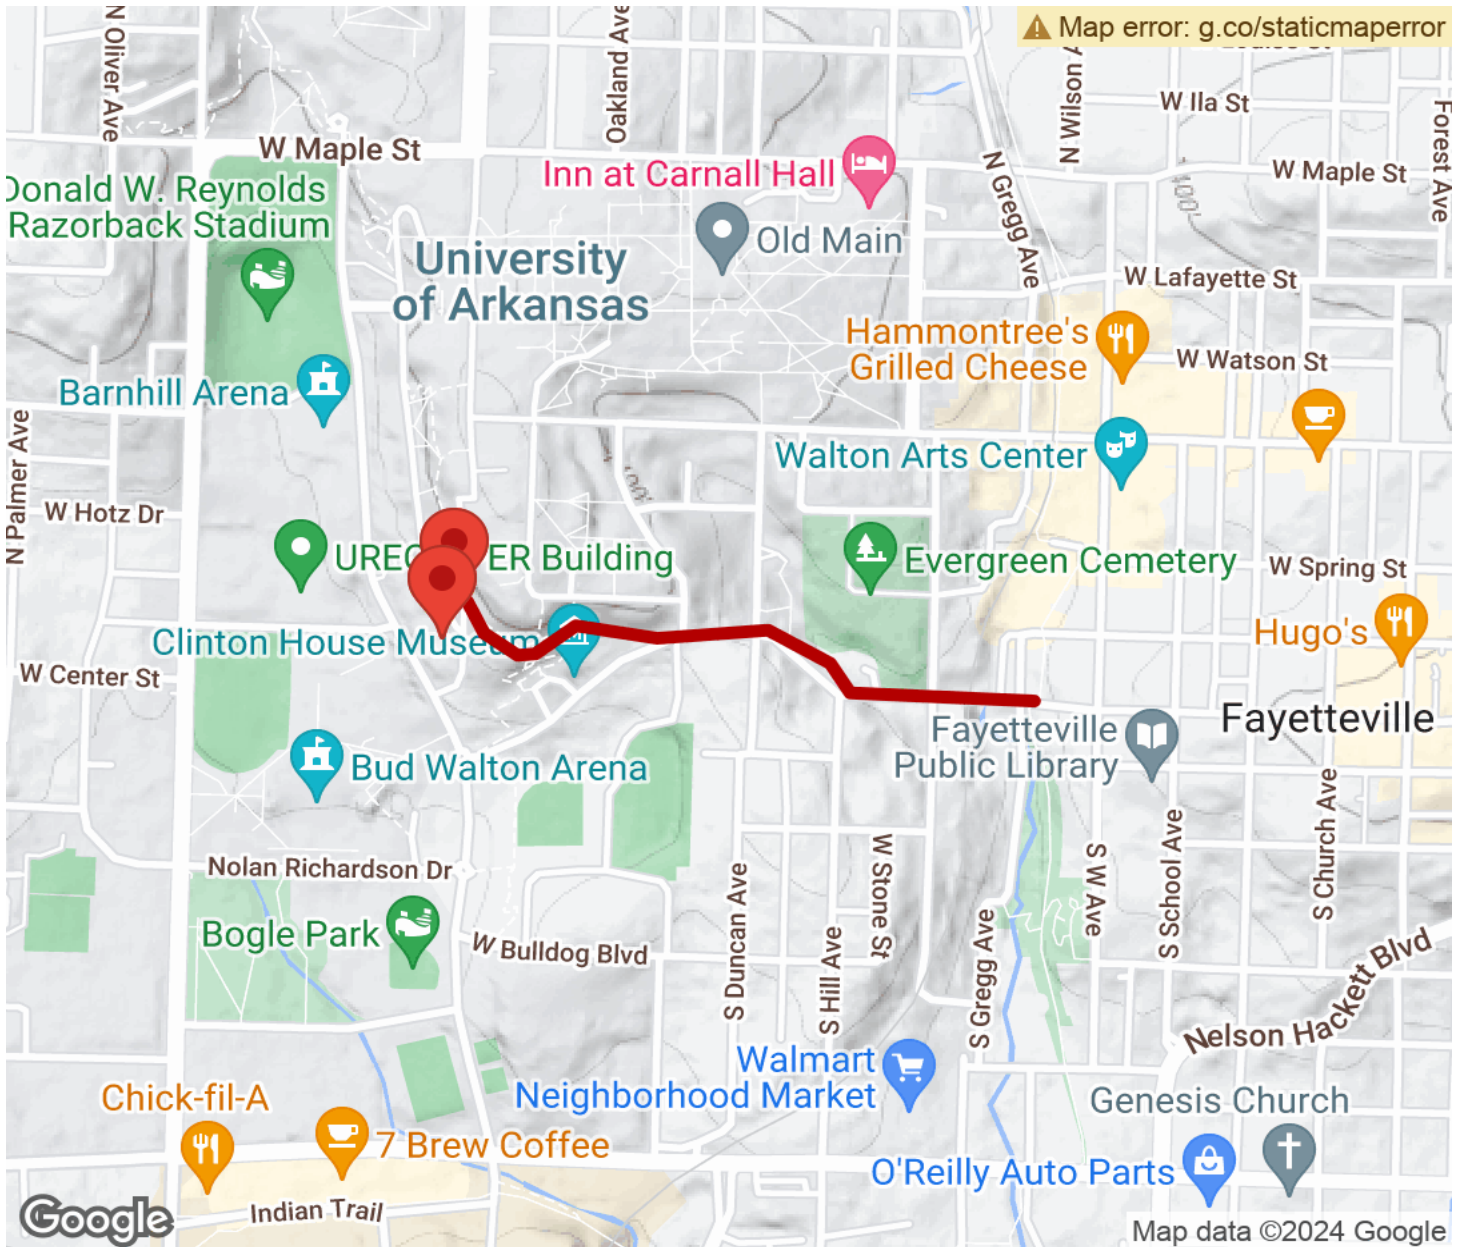

## Oak Ridge Trail

Arkansas

*The Oak Ridge Trail links the heart of the University of Arkansas' campus with Fayetteville's charming downtown. From the trail's*

The Oak Ridge Trail links the heart of the University of Arkansas' campus with Fayetteville's charming downtown. From the trail's eastern endpoint, seamlessly continue north on the [Frisco Trail](#)—also part of the 46-mile [Razorback Regional Greenway](#)—to reach the city's entertainment district on W. Dickson Street.

# Oak Ridge Trail

Arkansas

**States:** Arkansas

**Counties:** Washington

Length: 0.5miles

**Trail end points:** Frisco Trail at W. Center St.  
to University of Arkansas on Garland Ave.

**Trail surfaces:** Asphalt, Concrete

## Parking & Trail Access

There are no official parking areas for the Oak Ridge Trail. Access is available from the Frisco Trail, W. Center Street and several roads and paths within the University of Arkansas' campus.

# Oak Ridge Trail

Arkansas

Trailhead

Restroom

Parking

Water Fountain

Tunnel

**TrailLink**  
by Rails-to-Trails Conservancy