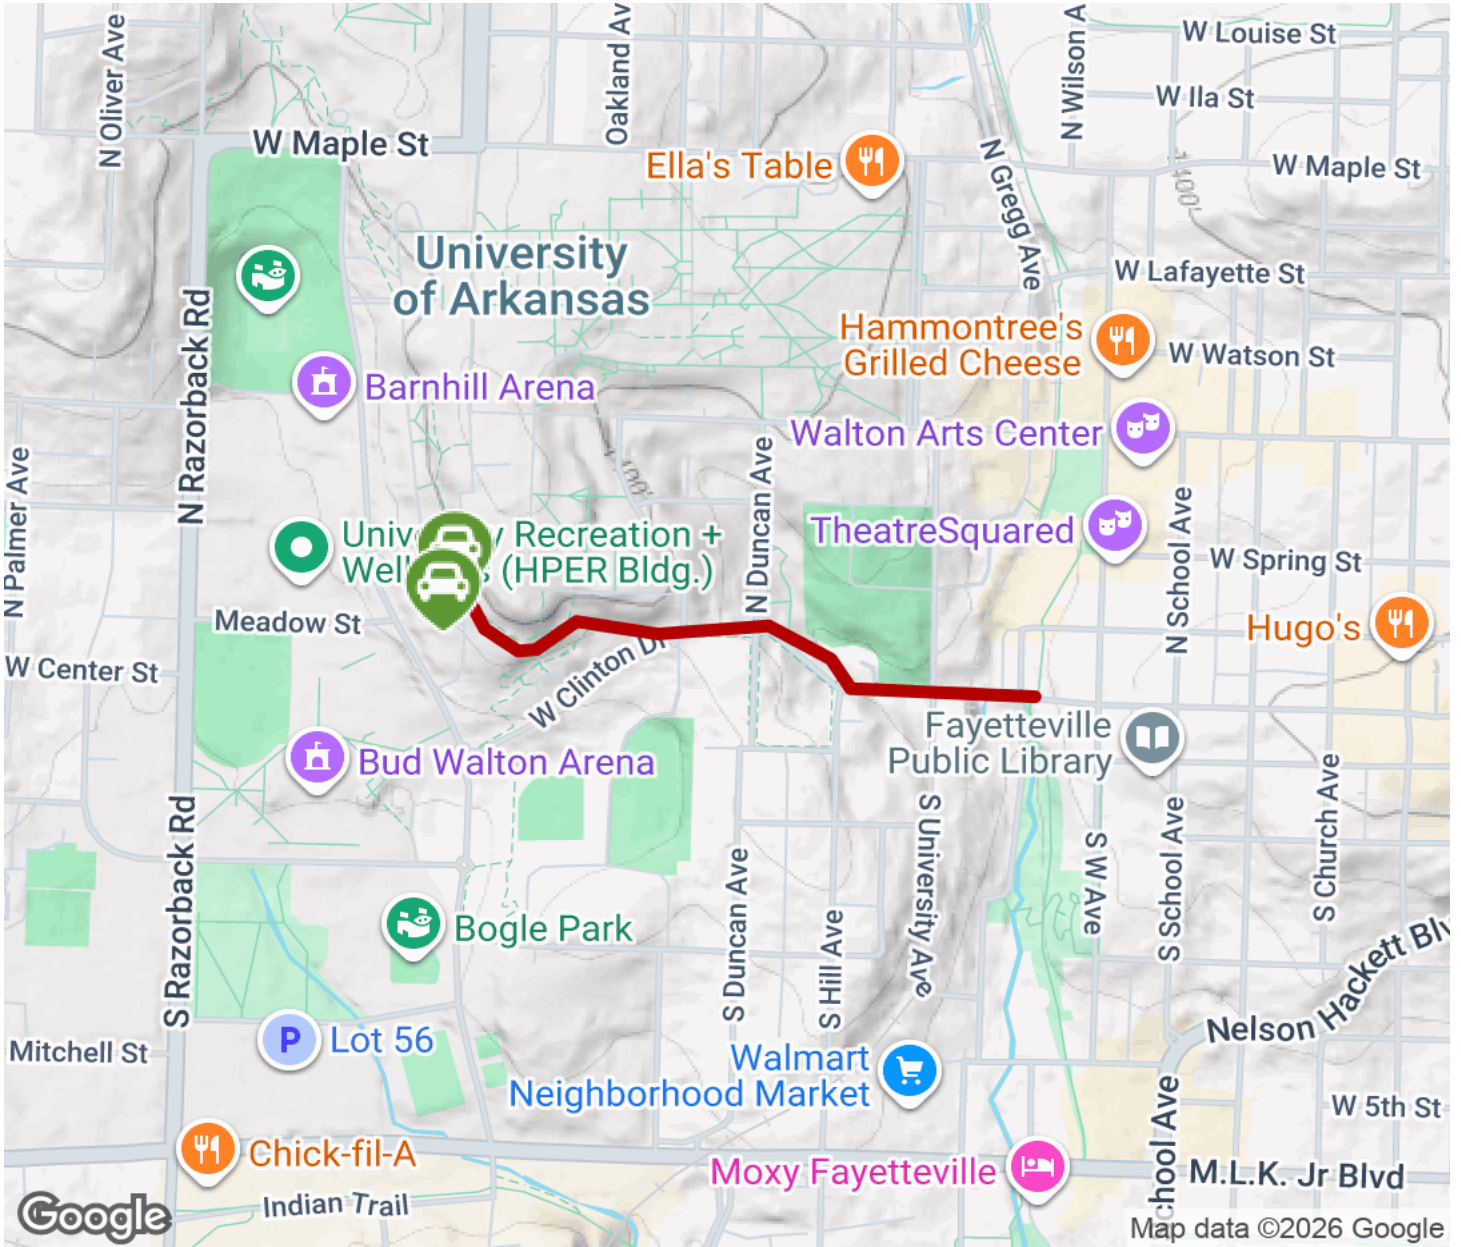

2026

TrailLink Unlimited

Guides

**Oak Ridge
Trail**
Arkansas

Oak Ridge Trail

Arkansas

The Oak Ridge Trail links the heart of the University of Arkansas' campus with Fayetteville's charming downtown. From the trail's

The Oak Ridge Trail links the heart of the University of Arkansas' campus with Fayetteville's charming downtown. From the trail's eastern endpoint, seamlessly continue north on the [Frisco Trail](#)—also part of the 46-mile [Razorback Regional Greenway](#)—to reach the city's entertainment district on W. Dickson Street.

Trail activities: Bike, Inline

Skating, Walking, Wheelchair Accessible

Parking & Trail Access

There are no official parking areas for the Oak Ridge Trail. Access is available from the Frisco Trail, W. Center Street and several roads and paths within the University of Arkansas' campus.

Oak Ridge Trail

Arkansas

Trailhead

Restroom

Parking

Water Fountain

Tunnel

TrailLink
by Rails-to-Trails Conservancy